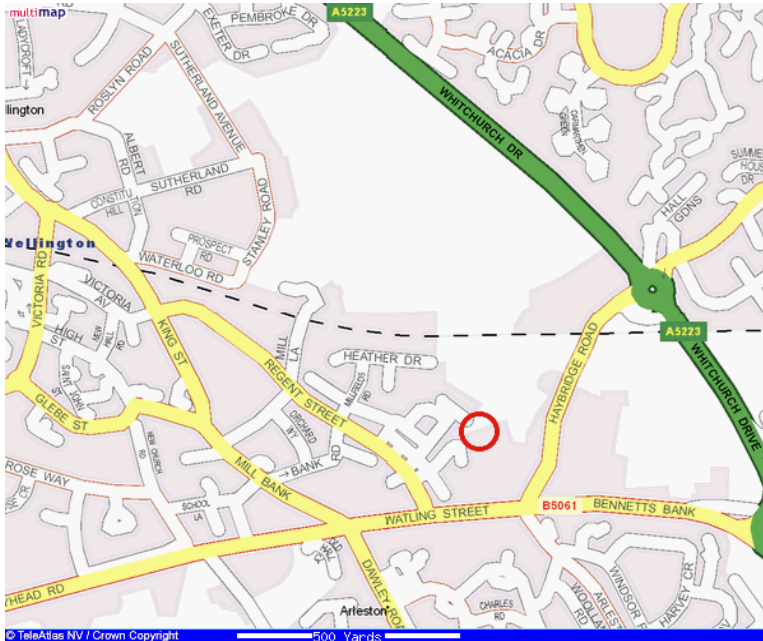

AFC Telford United Learning Centre

Bucks Way
Wellington
Telford
TF1 2TU
Tel: 01952 640064

Directions

From M54 Junction 6 (preferred)

- A5223 towards Wellington, straight over first roundabout (retail park)
- Straight over second roundabout (B5067)
- Left at third roundabout (Furrows garage)
- Continue over railway bridge and first right, then turn left into AFC Telford United Car Park

~*~

From M54 Junction 7

- Follow the B5067 towards Wellington, continue for about 1 mile
- Straight across traffic lights (with Cock hotel on Left).
- Turn left at traffic lights (with Bucks Head pub on left).
- Continue past fire station and straight through the traffic lights. (NO LEFT TURN)
- At the island turn right (back the way you came) follow the road round to the right and turn left into Club Car Park

~*~

The Learning Centre is on the far side of the car park at the side of the football ground.

~*~

By bus from Telford Town Centre / Wellington

Bus number 44, every 10mins during daytime check timetables or Arriva's website.

www.arriva.co.uk

Ask for AFC Telford United, Watling Street. On arriving, cross road if necessary, and walk through Telford Whitehouse Hotel Car Park; continue past Joshua's Bar, Club Shop and home turnstiles.