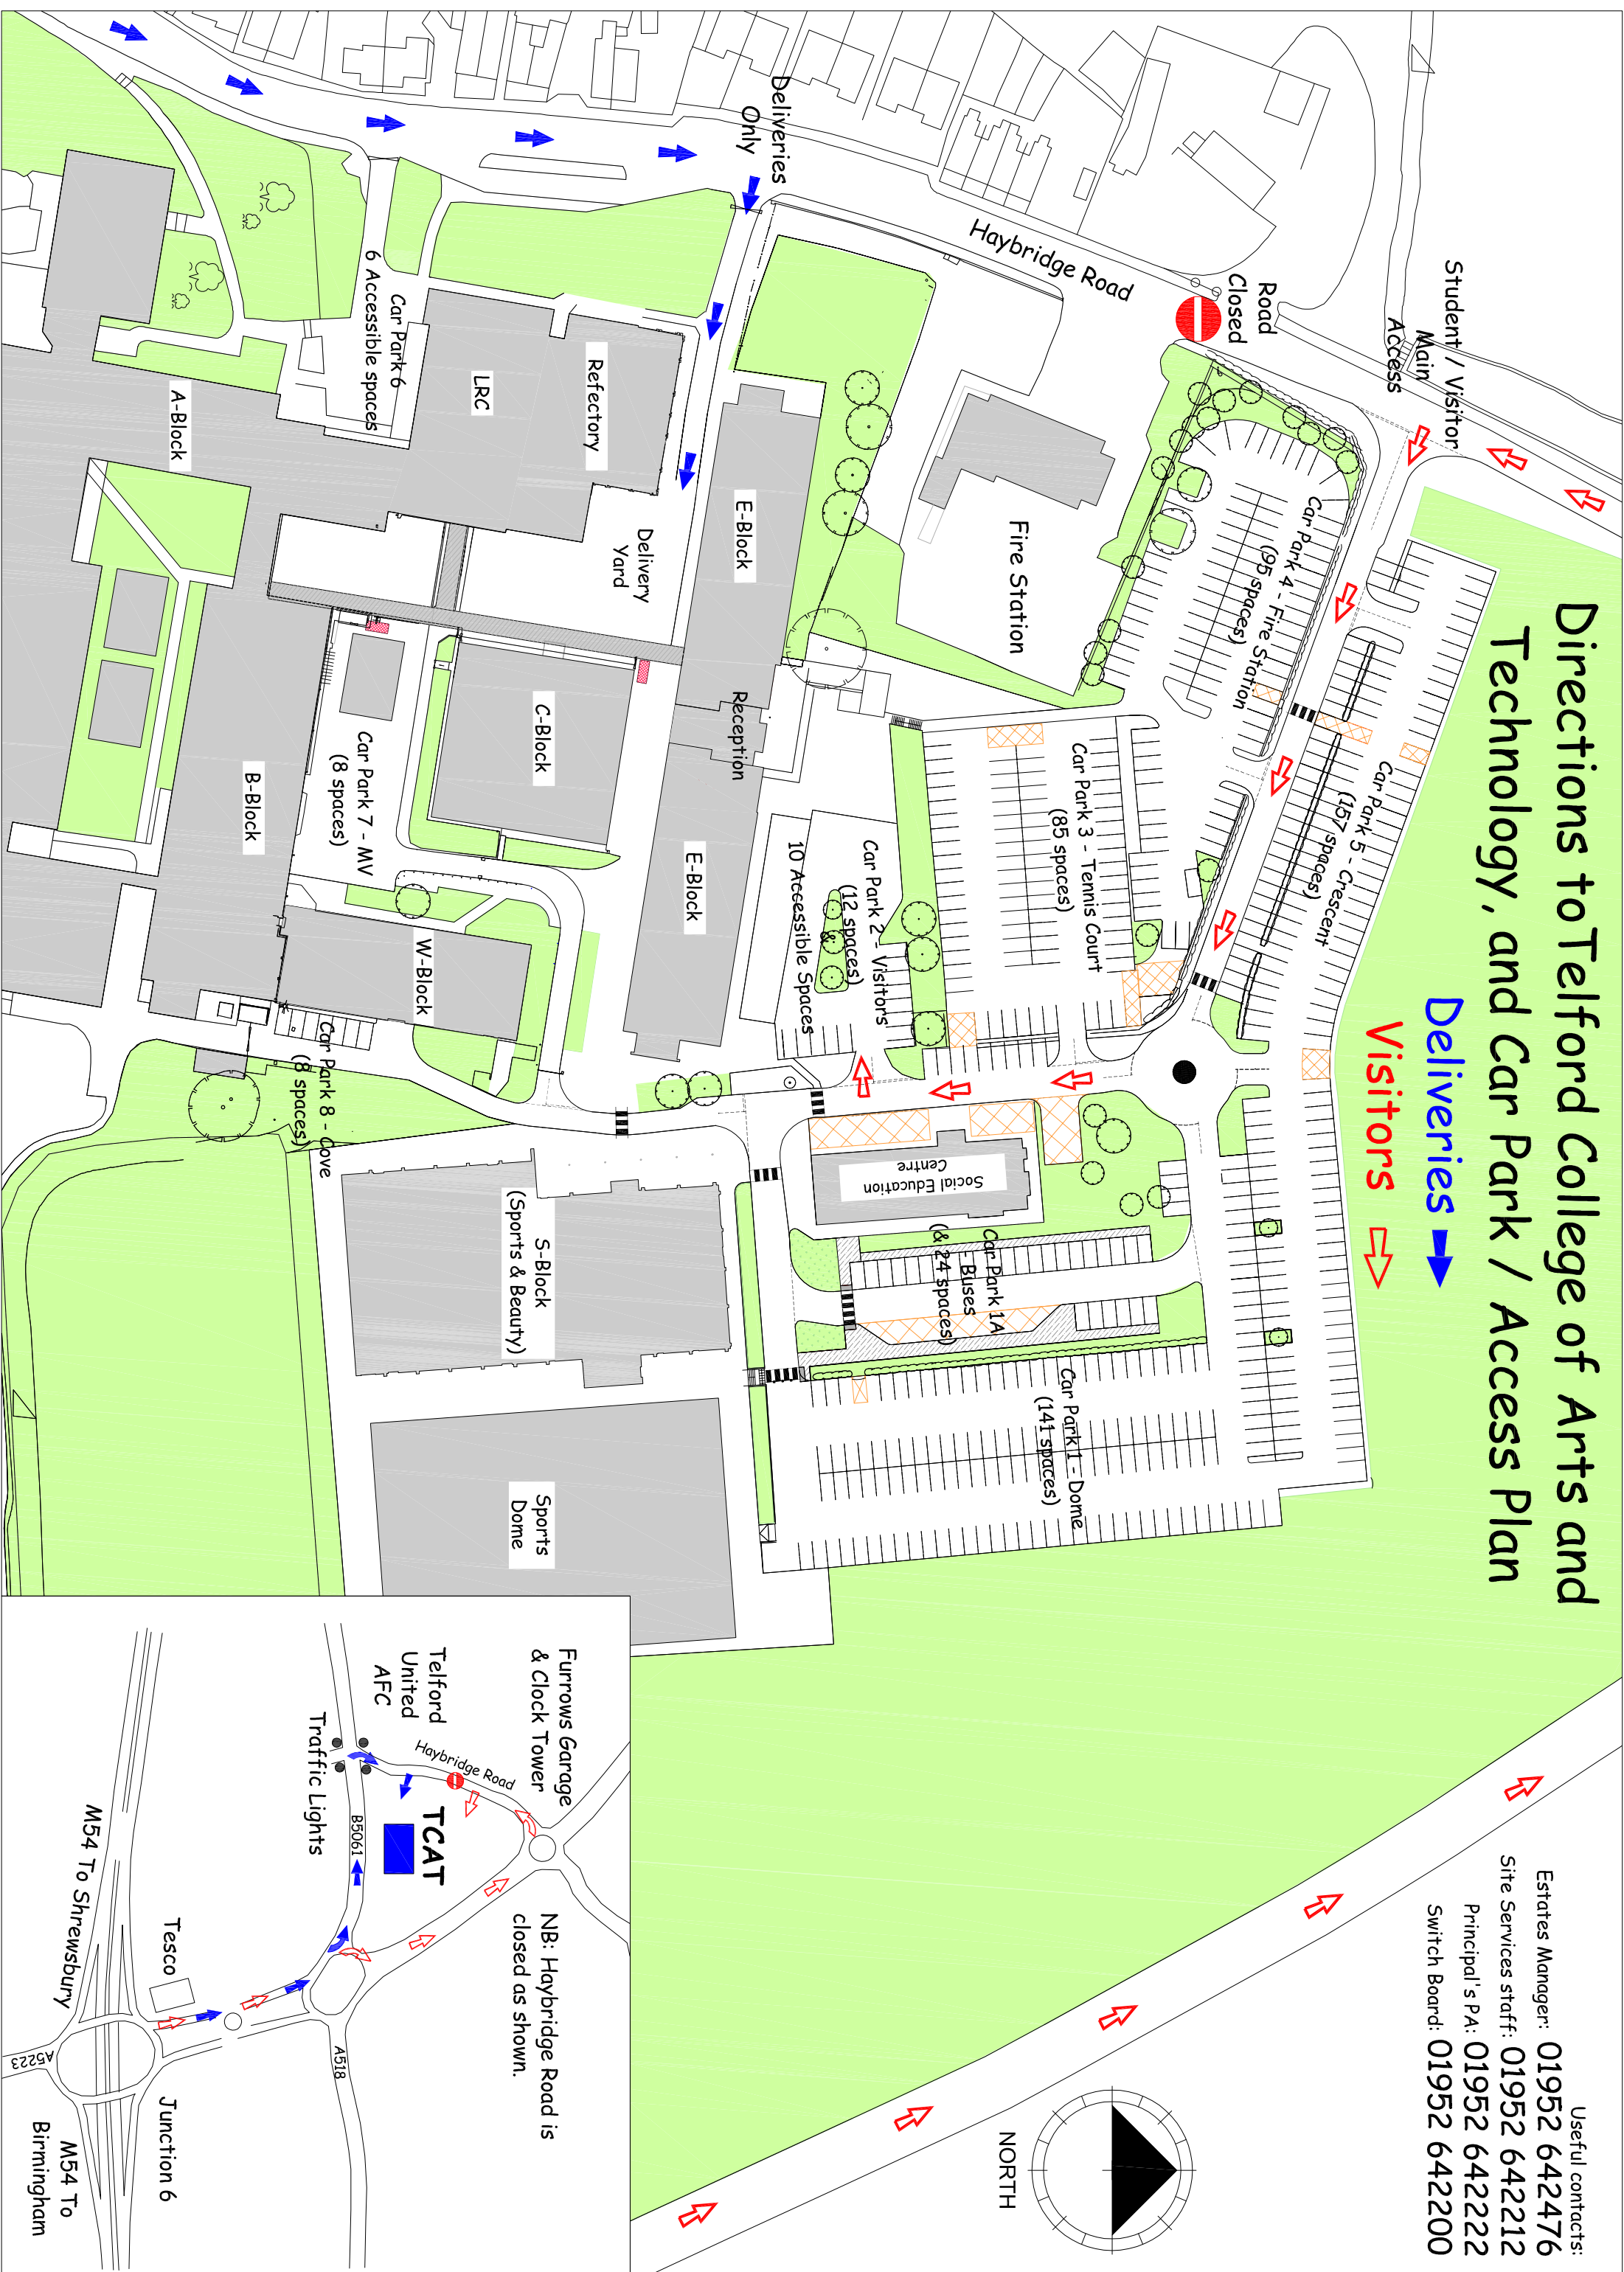

Directions to Telford College of Arts and Technology, and Car Park / Access Plan

Deliveries 

Visitors 

Useful contacts:

Estates Manager: 01952 642476
 Site Services staff: 01952 642212
 Principal's PA: 01952 642222
 Switch Board: 01952 642200