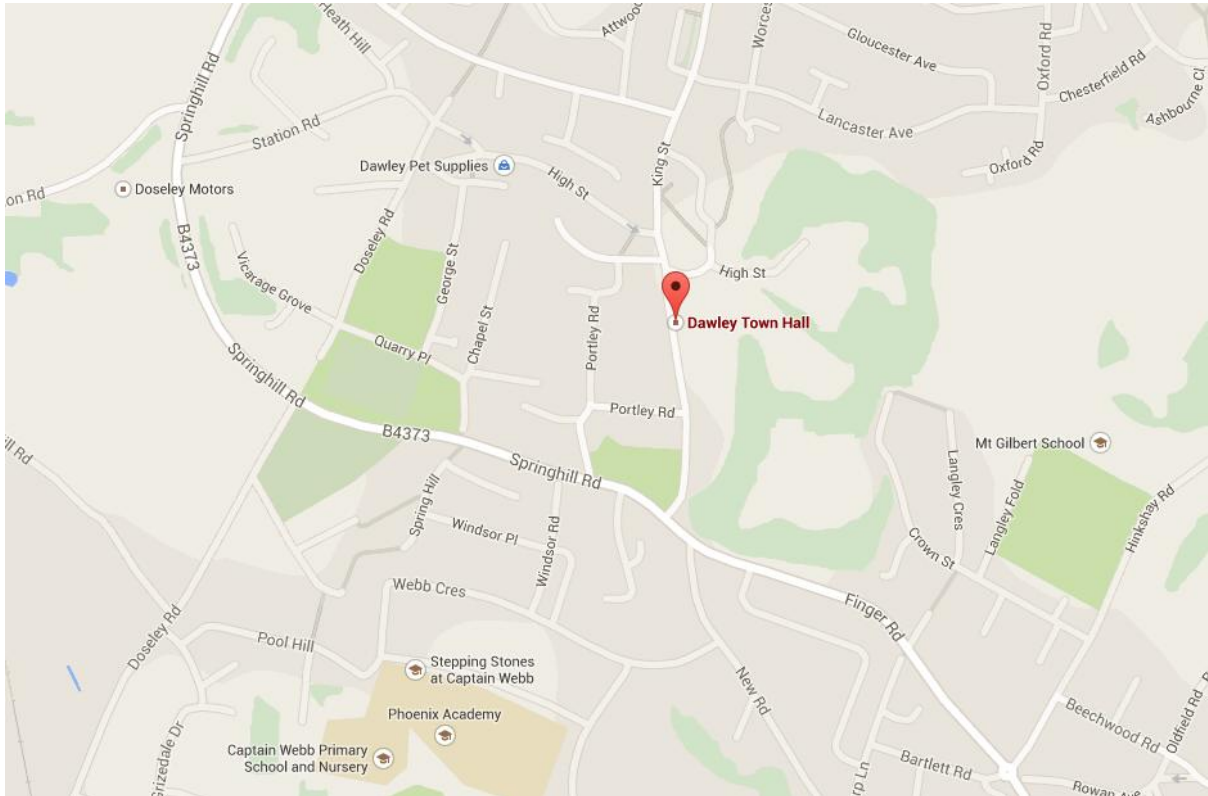

Dawley Town Hall
New Street
Dawley
Telford
Shropshire TF4 3JR

01952 567920