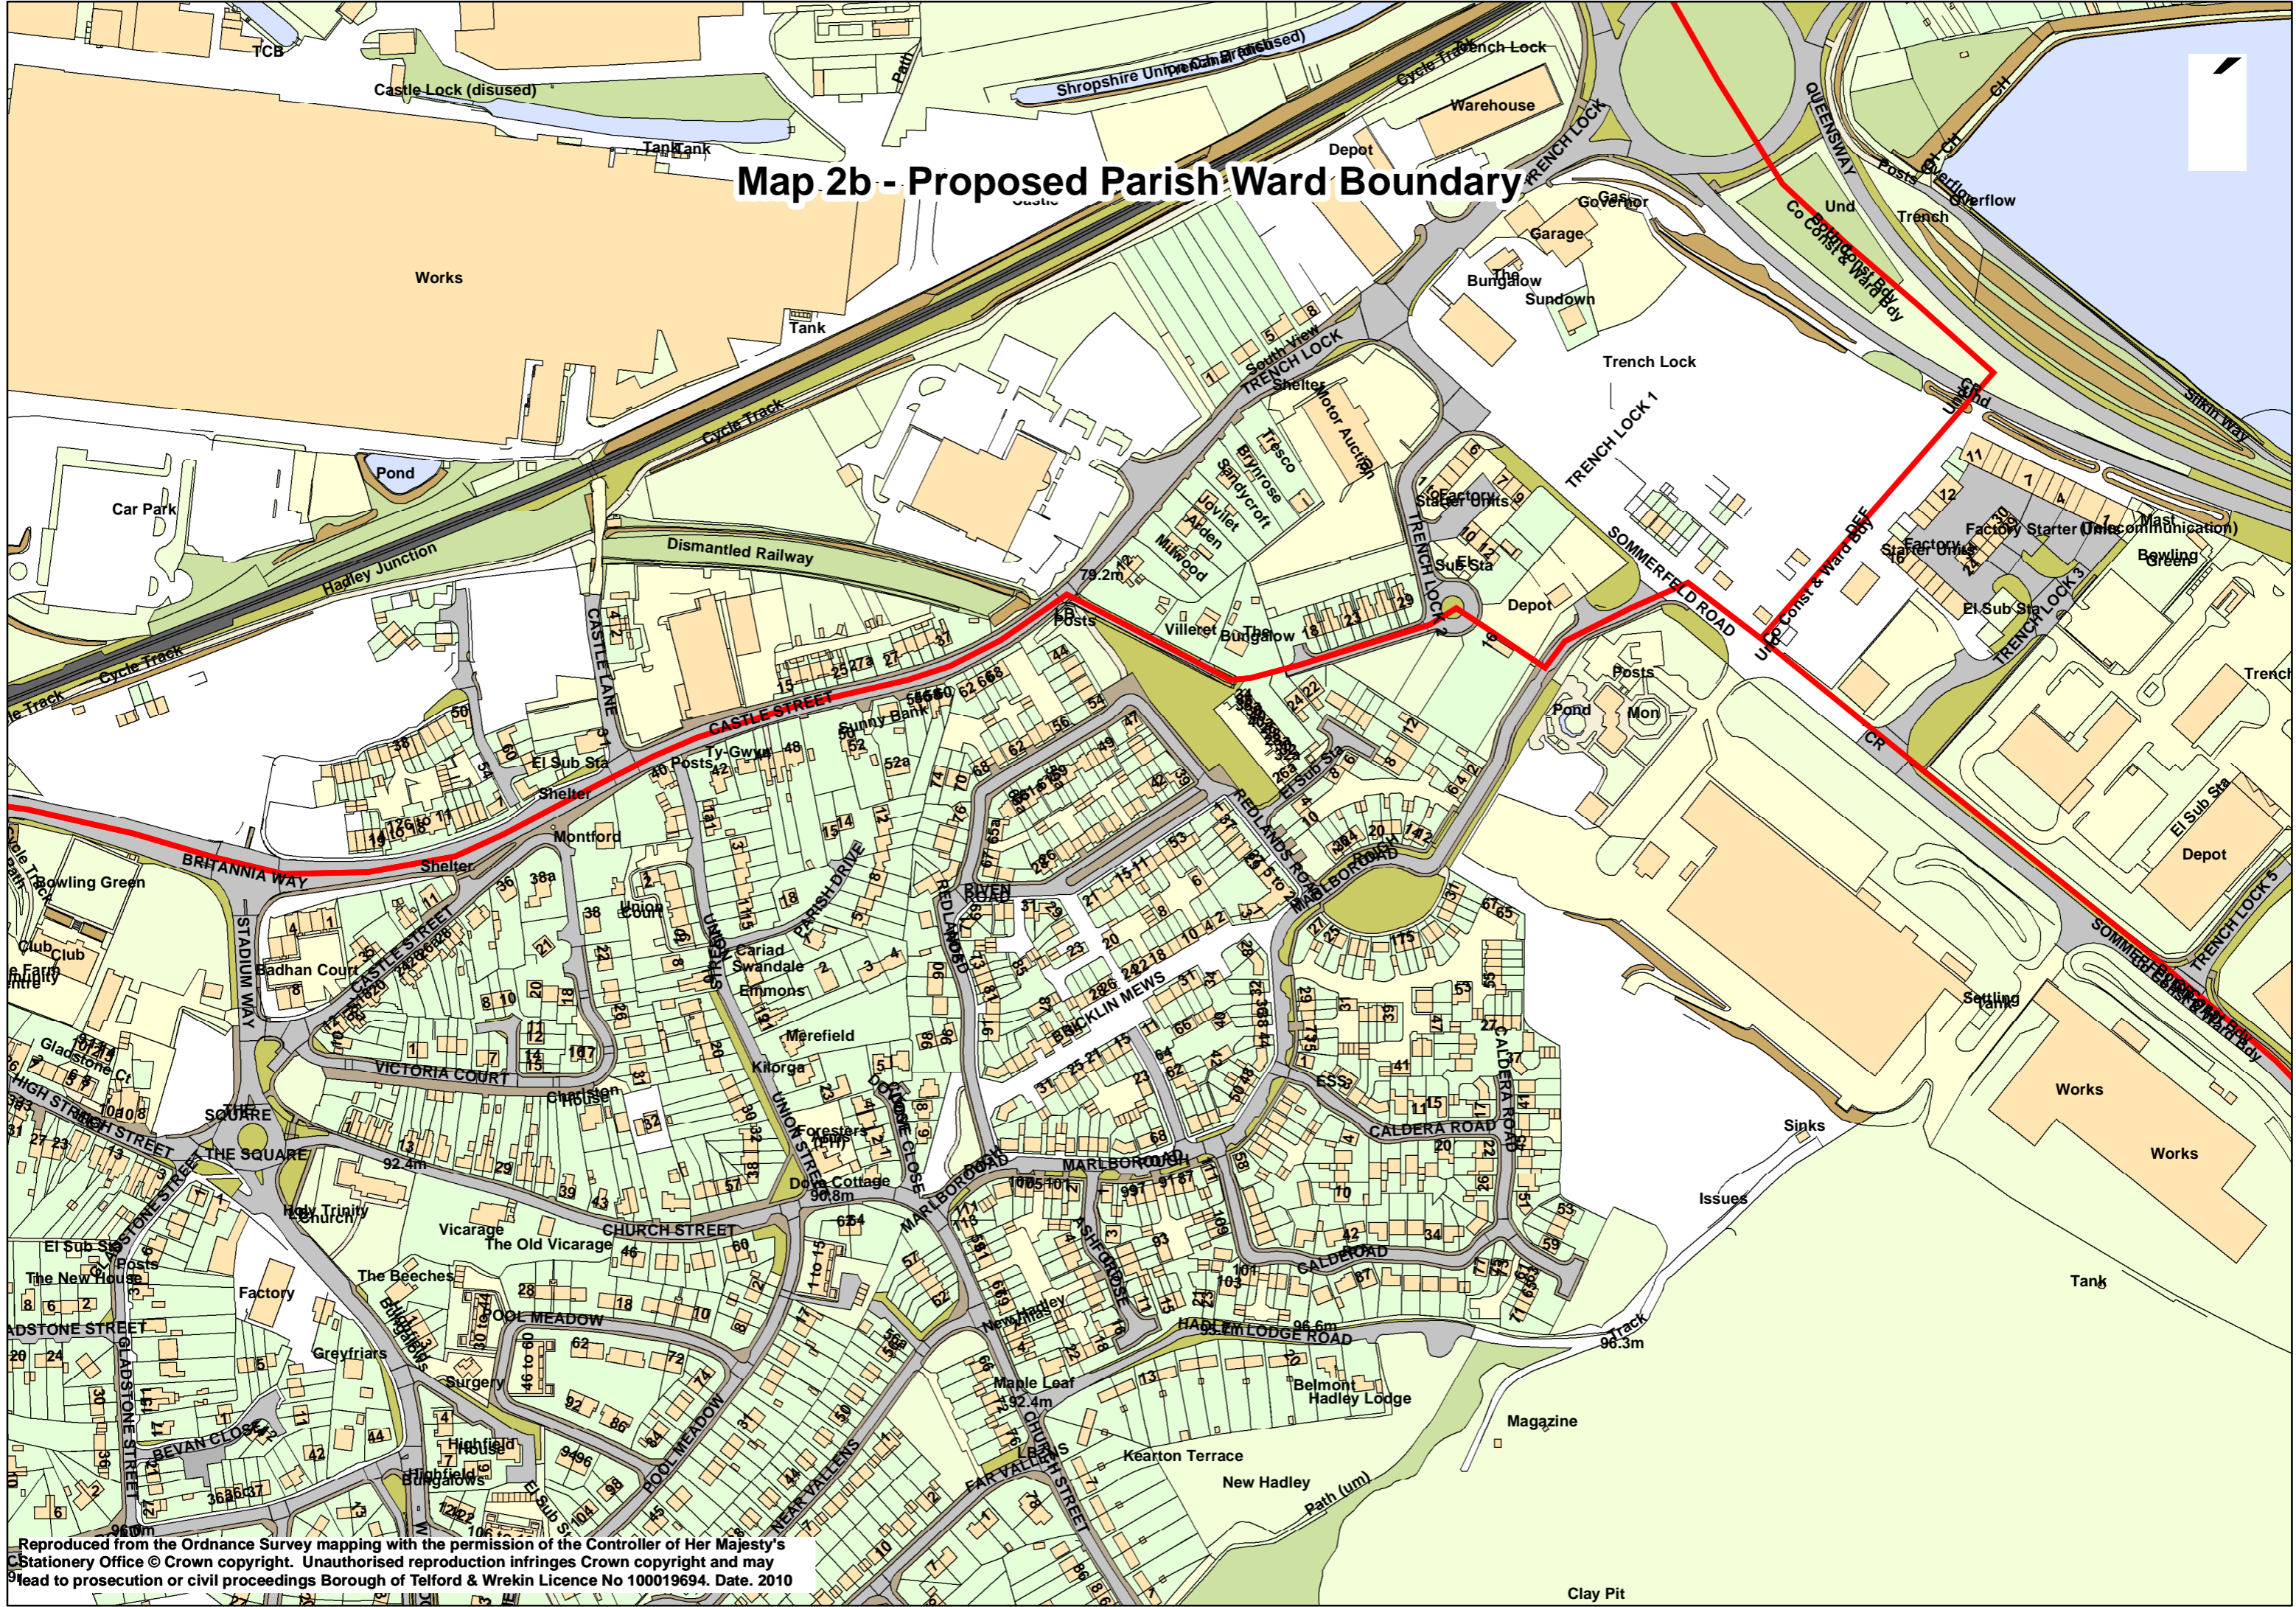

Map 2b - Proposed Parish Ward Boundary

Reproduced from the Ordnance Survey mapping with the permission of the Controller of Her Majesty's Stationery Office © Crown copyright. Unauthorised reproduction infringes Crown copyright and may lead to prosecution or civil proceedings Borough of Telford & Wrekin Licence No 100019694. Date. 2010