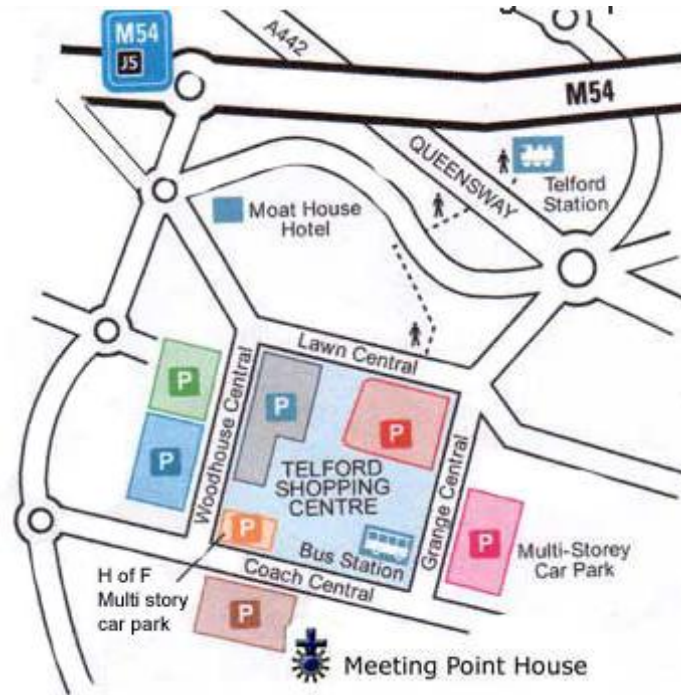

Meeting Point House
Southwater Square, Town Centre, Telford, TF3 4HS
Telephone: 01952 292268
Email: reception@meetingpointhouse.co.uk

Meeting Point House is situated off Junction 5 of the M54. Meeting Point House is opposite Wilkinsons and adjacent to Telford Town Park.

From Birmingham exit at Junction 5 M54, take the second exit off the first round about on to Forge Gate. Forge Gate becomes Lawn Central. Take the third exit at the next roundabout on to Grange Central. At the next roundabout take the second exit (turning right onto Coach Central). Town centre parking is available on the left and Meeting Point House is located opposite Wilkinsons and adjacent to Telford Town Park.

From Shrewsbury exit at Junction 5 M54, take the third exit off the first round about on to Forge Gate. Forge Gate becomes Lawn Central. Take the third exit at the next roundabout on to Grange Central. At the next roundabout take the second exit (turning right onto Coach Central). Town centre parking is available on the left and Meeting Point House is located opposite Wilkinsons and adjacent to Telford Town Park.

Park at **Brown Elm** car park, sat nav post code TF3 4DQ, (take ticket on entry) which is on your left opposite the bus station. Walk along the side of Wilkinsons and Meeting Point House is facing you.