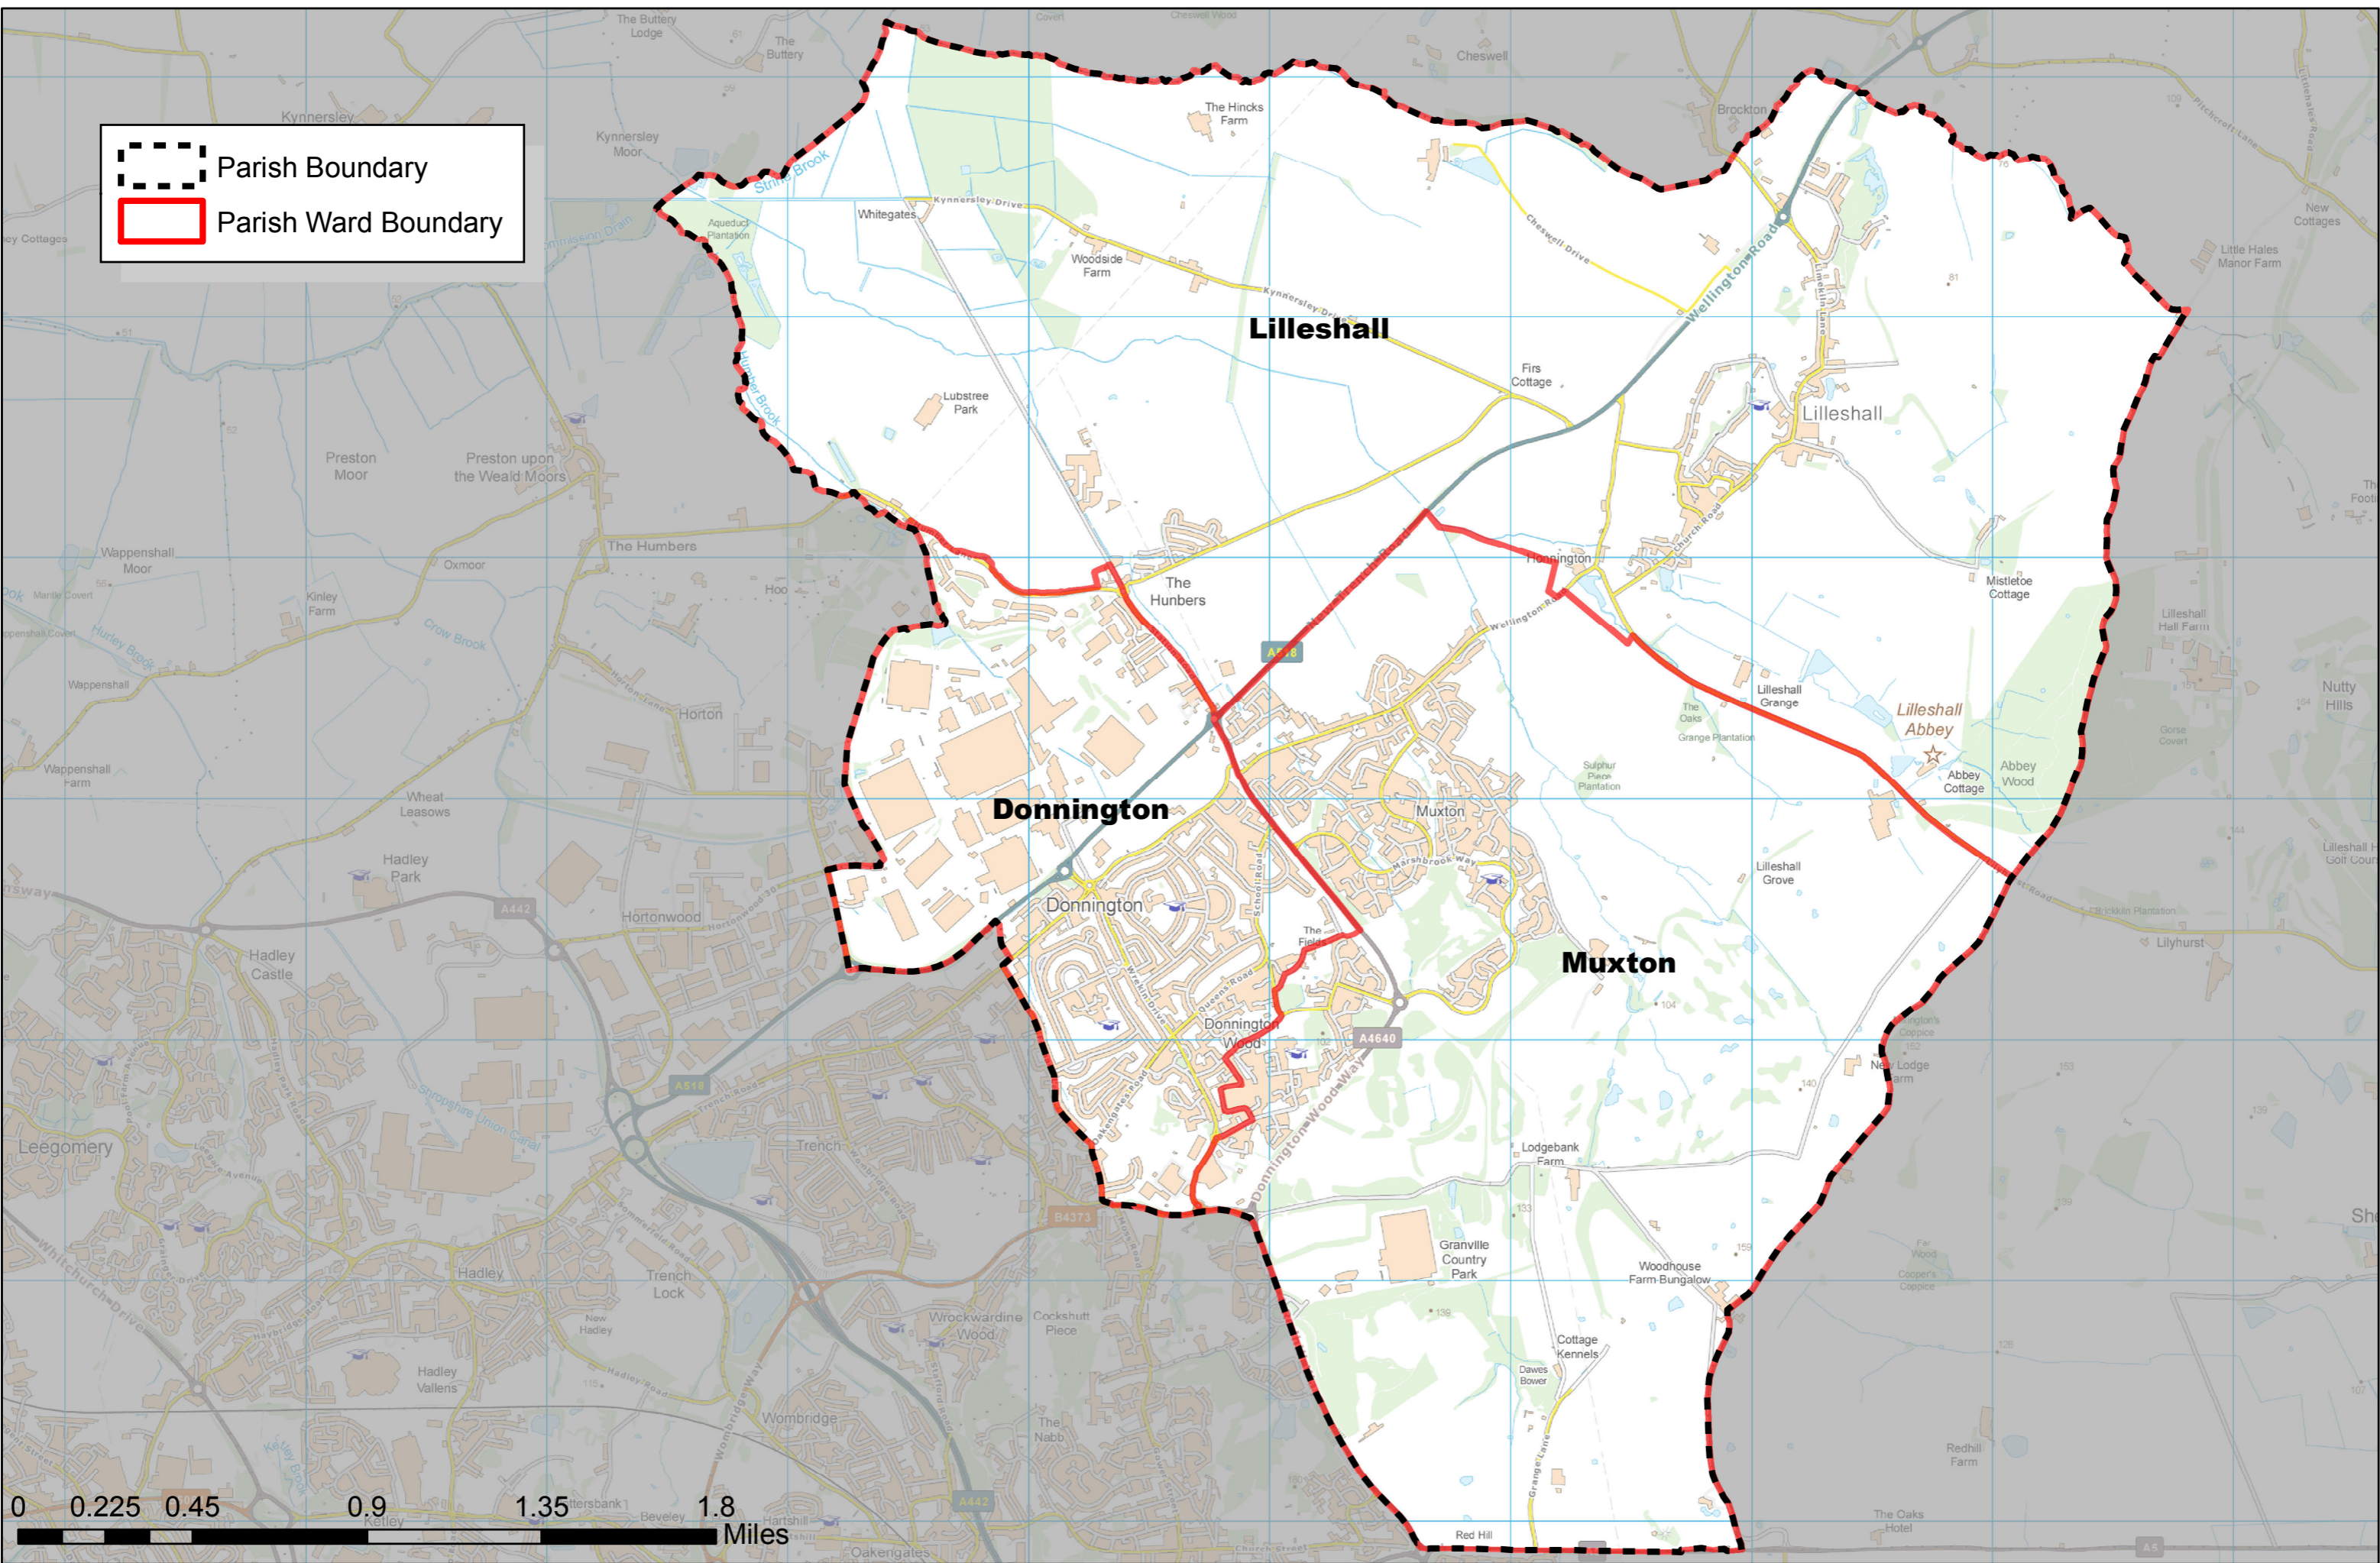

 Parish Boundary  
 Parish Ward Boundary

Telford & Wrekin Council  
 Darby House  
 Lawn Central  
 Town Centre  
 Telford  
 TF3 4JA

Reproduced from the Ordnance Survey mapping with the permission of the Controller of Her Majesty's Stationery Office © Crown copyright. Unauthorised reproduction infringes Crown copyright and may lead to prosecution or civil proceedings Borough of Telford & Wrekin Licence No 100019694. Date. 2012

**Lilleshall Donnington and Muxton Parish including Parish Ward Boundaries**