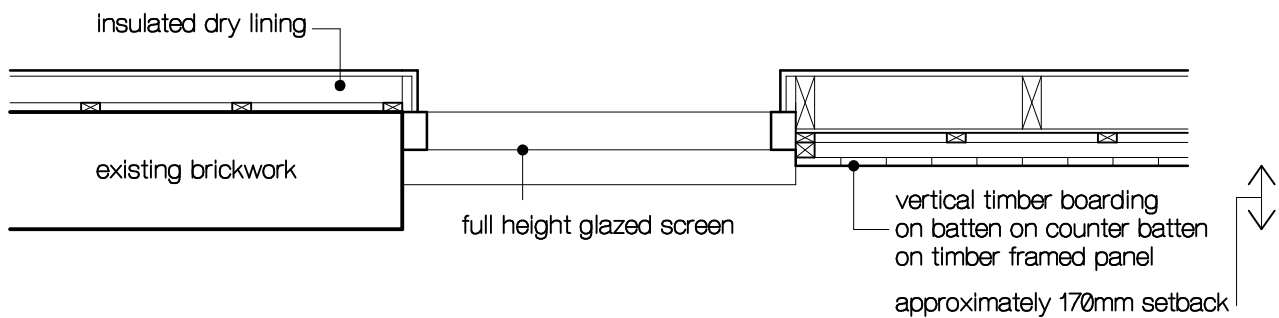

# PLAN

Scale 1:20

Live Work Conversion -  
Work Unit (Cart Shed) Typical Details

Mr B Evans

Isombridge Farm, Isombridge

Marsh Green, Telford

TF6 6NF