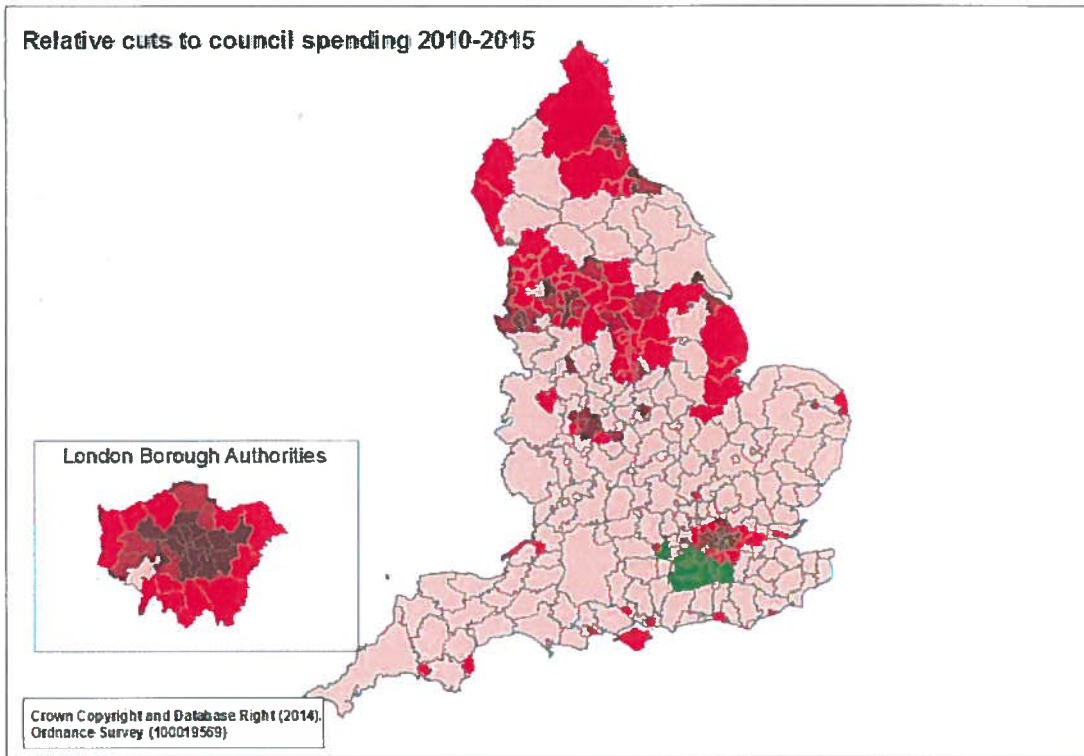

Heatmap Showing Relative Cuts to Council Spending 2010 - 2015

Notes:-

- The map is extracted with permission from Newcastle City Council's report "Fair Choices in Tough Times" published in October 2014 and starkly demonstrates the differential impact of the Government's cuts across the country.