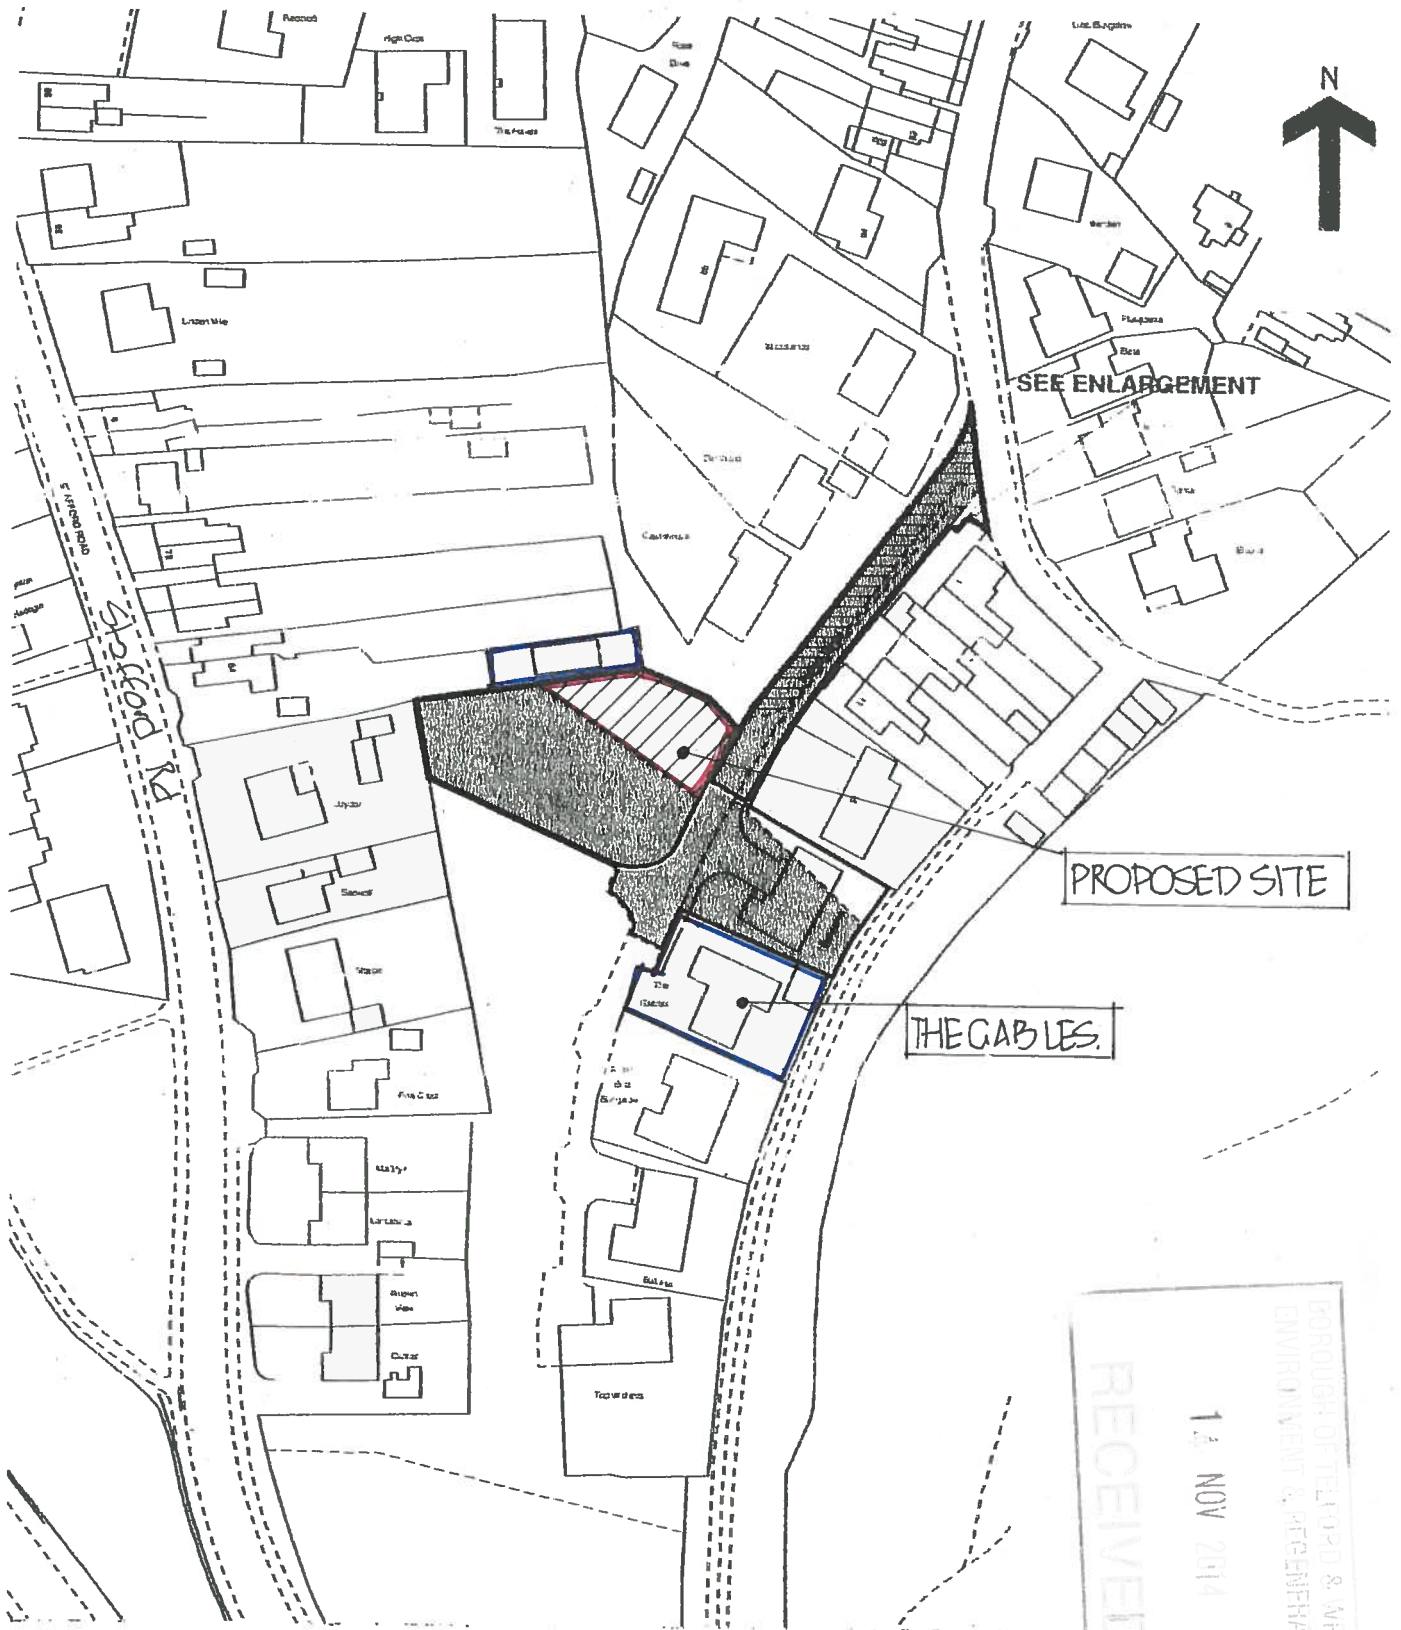

SITE LOCATION PLAN for PROPOSED RESIDENTIAL DEVELOPMENT

at ROOFIELD TERRACE WROCKWARDINE WOOD TELFORD SHROPSHIRE

SCALE 1:1250

PROPOSED SITE

THE CABLES

SEE ENLARGEMENT

RECEIVED
14 NOV 2014
BOROUGH OF TELFORD & WREKIN
ENVIRONMENT & REGENERATION