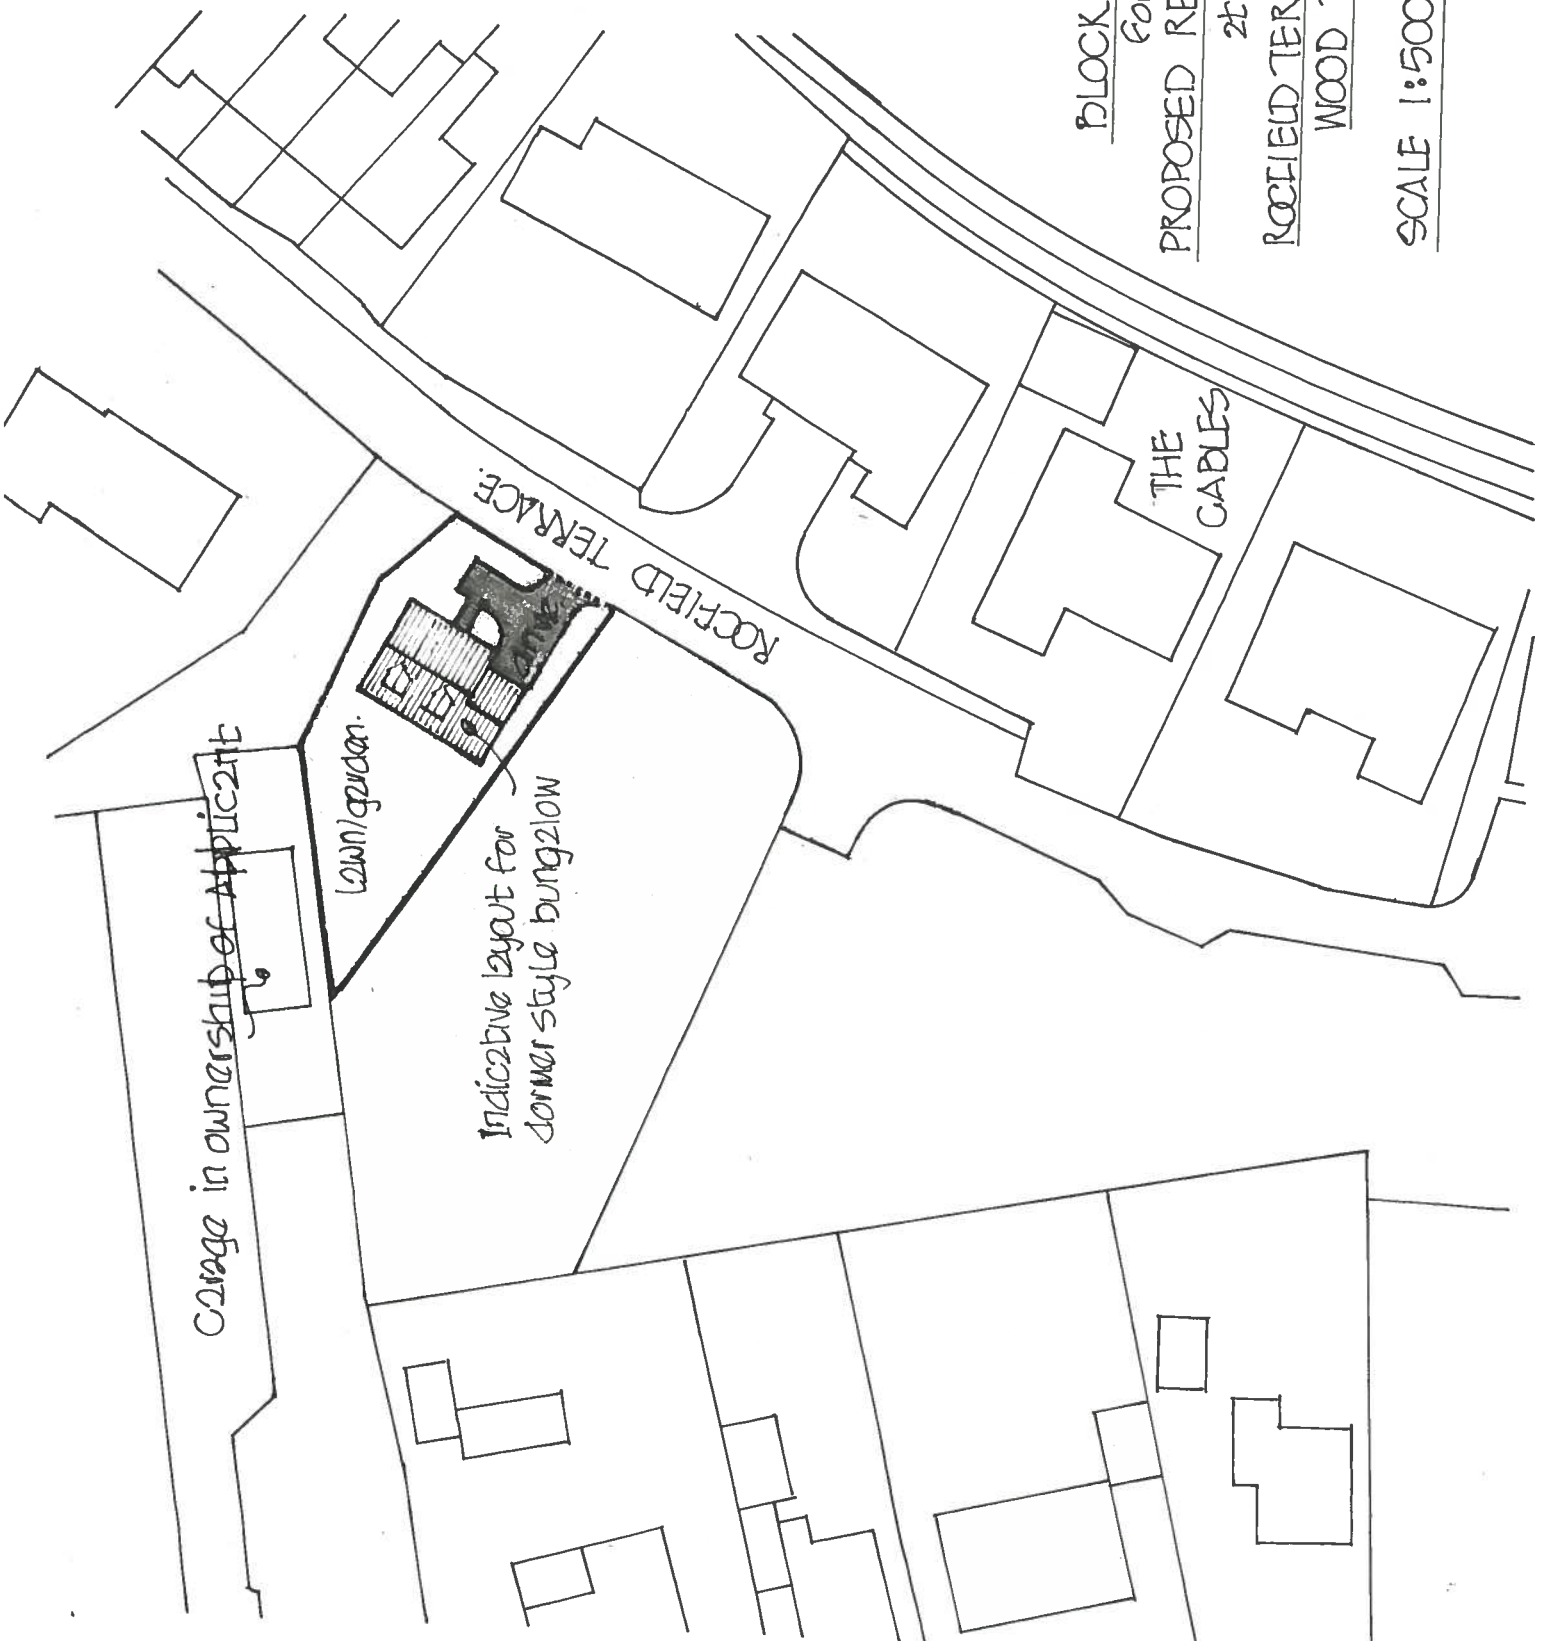

BOROUGH OF TELFORD & WREKIN  
ENVIRONMENT & REGENERATION

NOV 2014

RECEIVED

BLOCK PLAN  
for

PROPOSED RESIDENTIAL DEVELOPMENT  
2c

ROCHFELD TERRACE WROCKWARDINE  
WOOD TELFORD

SCALE 1:500

DATE NOV 14.

Garage in ownership of Applicant

Lawn/garden

Indicative layout for  
donor style bungalow

ROCHFELD TERRACE

THE  
GABLES