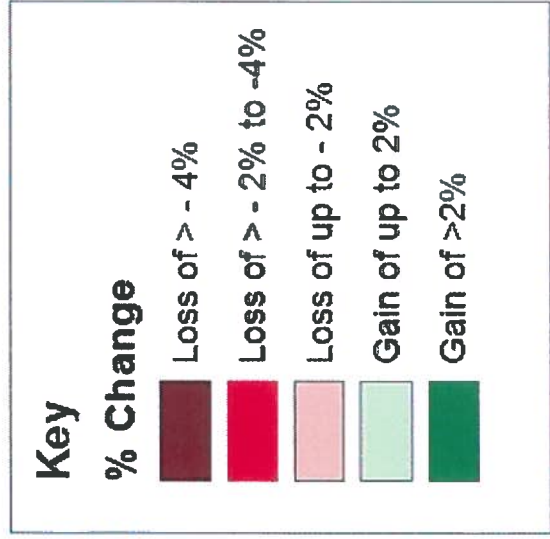

2015/16 Area change in spending power

London Borough Authorities

Crown Copyright and Database Right (2014).  
Ordnance Survey (100019569)