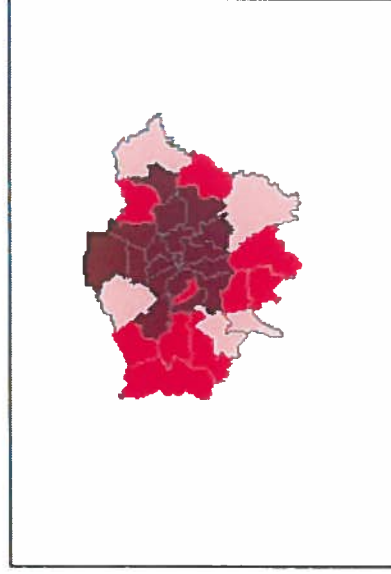

2015/16 Area change in spending power

London Borough Authorities

Crown Copyright and Database Right (2014).  
Ordnance Survey (100019569)