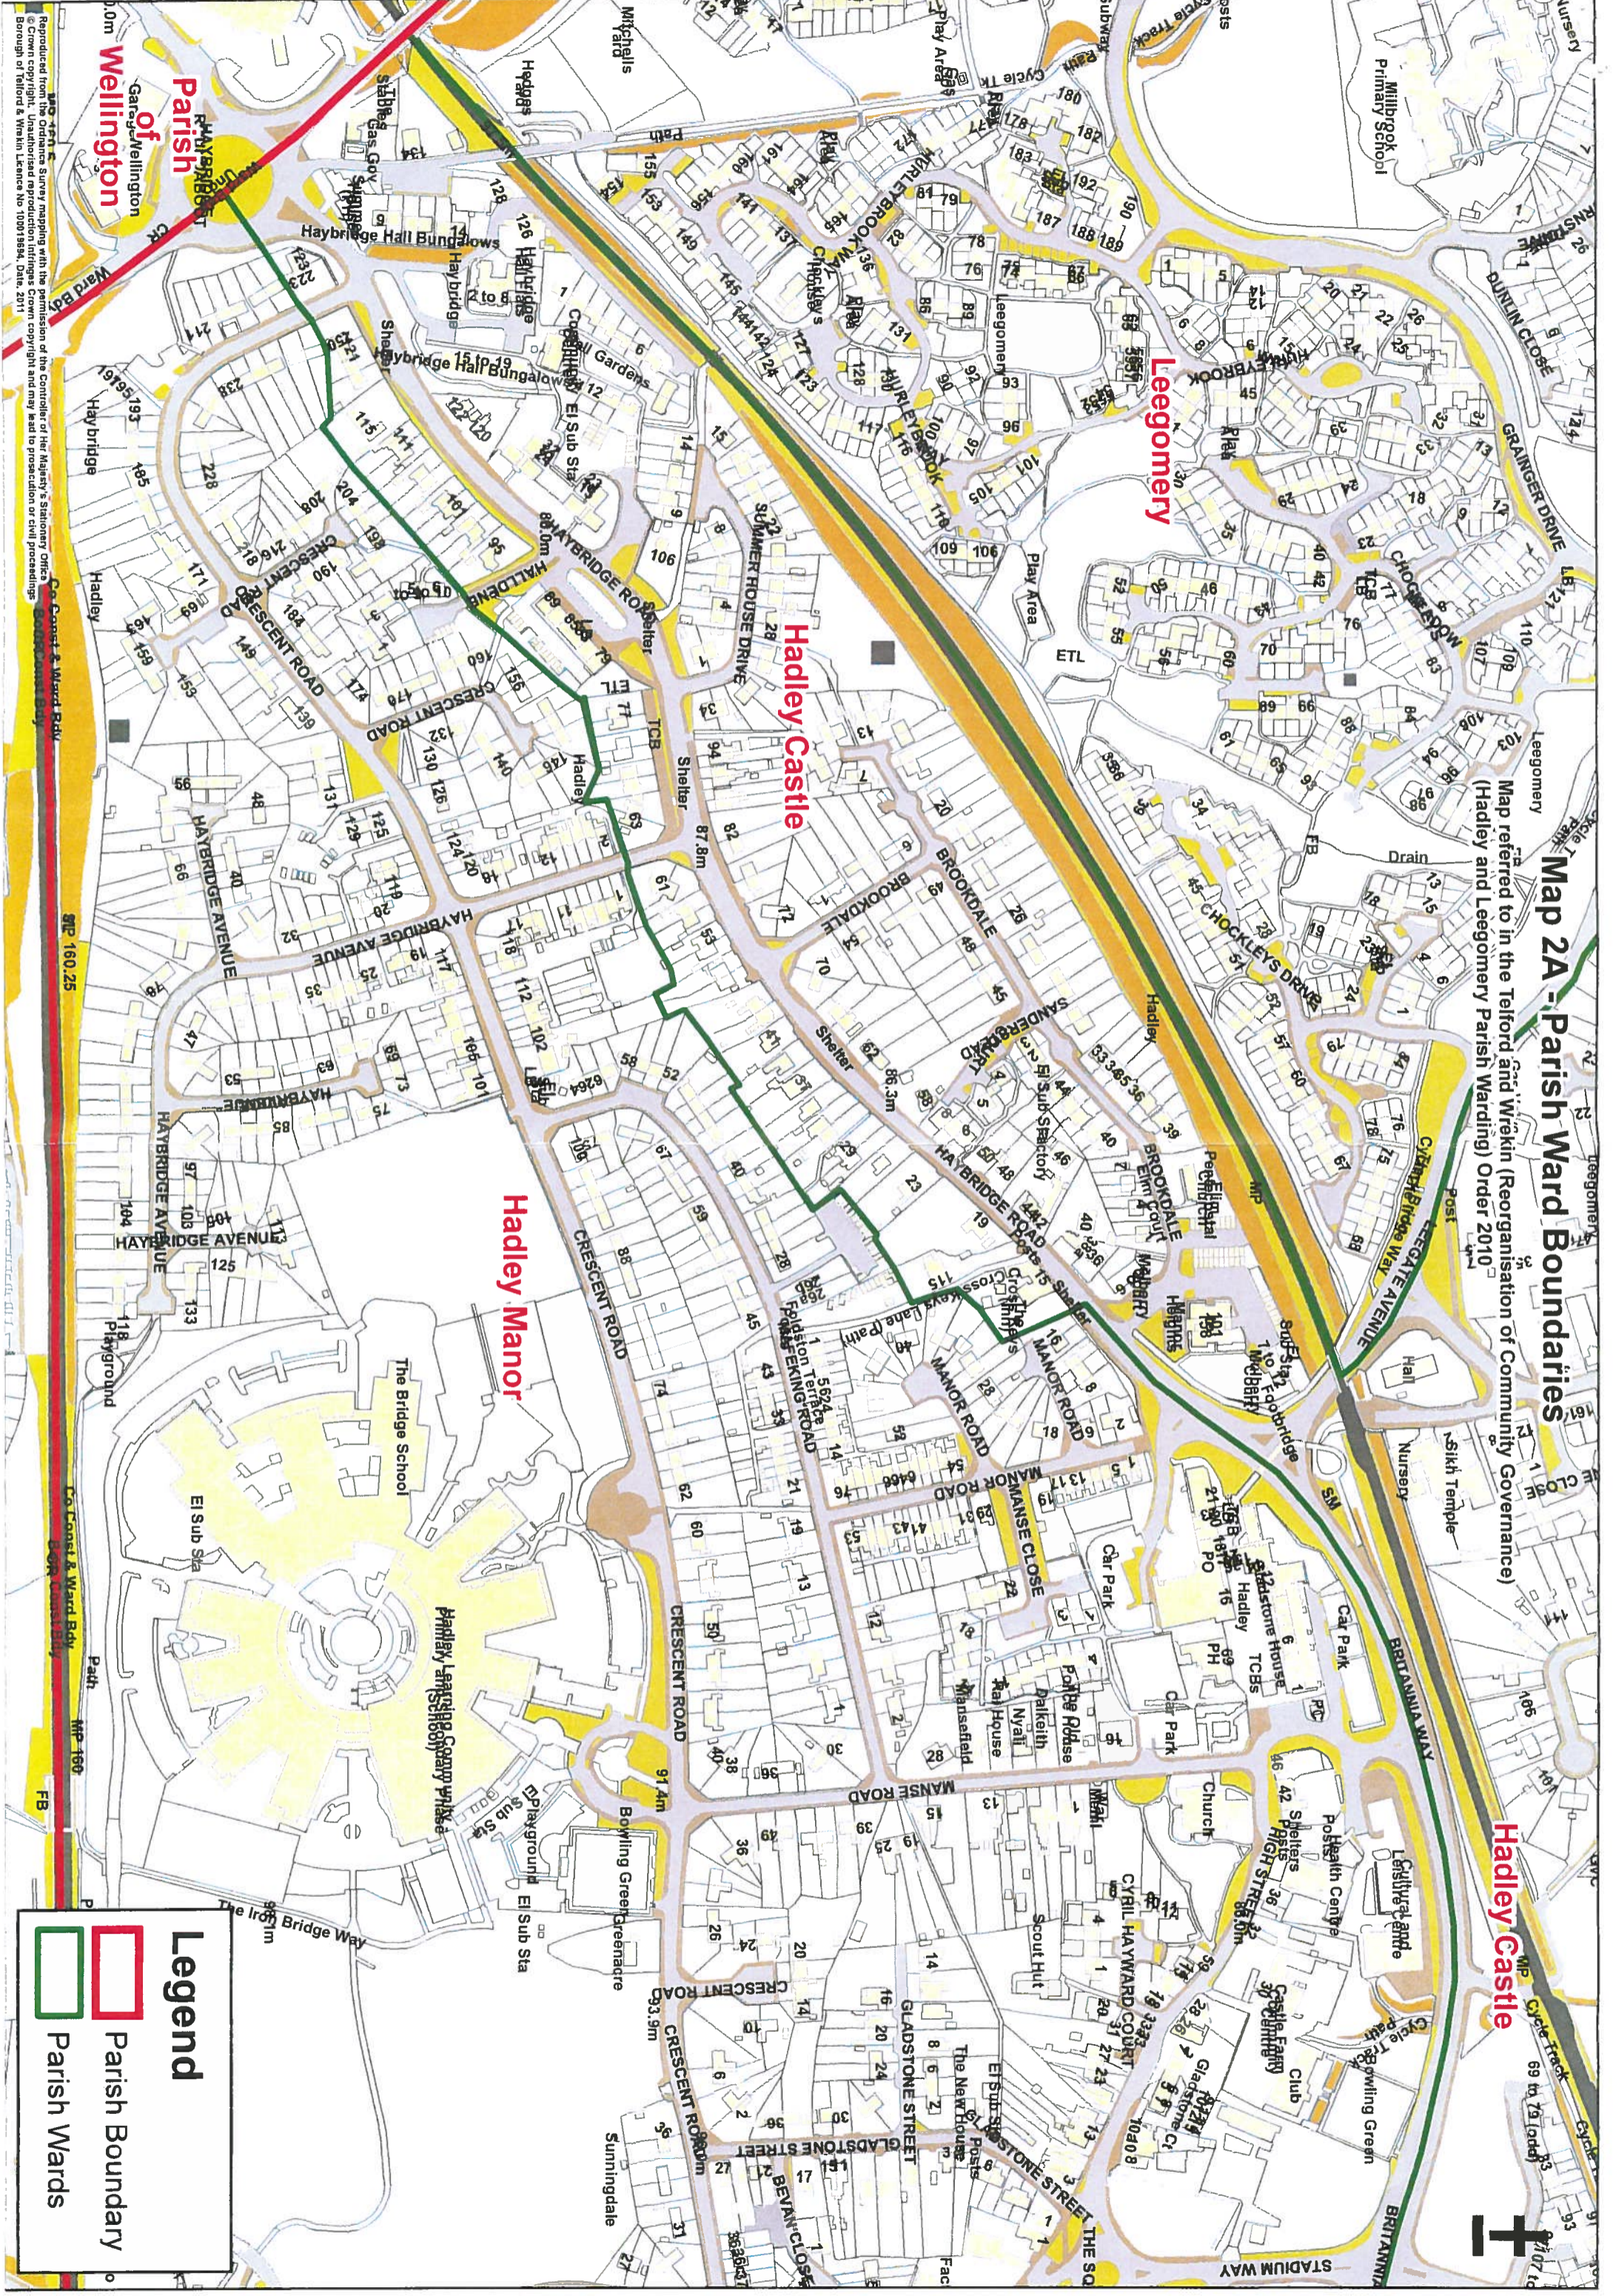

Map 2A - Parish Ward Boundaries

Map referred to in the Telford and Wrekin (Reorganisation of Community Governance) (Hadley and Leegomery Parish Wards) Order 2010

Leegomery

Hadley Castle

Hadley Manor

Hadley Castle

Legend

- Parish Boundary
- Parish Wards

Reproduced from the Ordnance Survey mapping with the permission of the Controller of Her Majesty's Stationery Office
© Crown Copyright. Unauthorised reproduction infringes Crown copyright and may lead to prosecution or civil proceedings.
Borough of Telford & Wrekin Licence No 10001989A, Date, 2011

GP 160.25

MP 160

FB