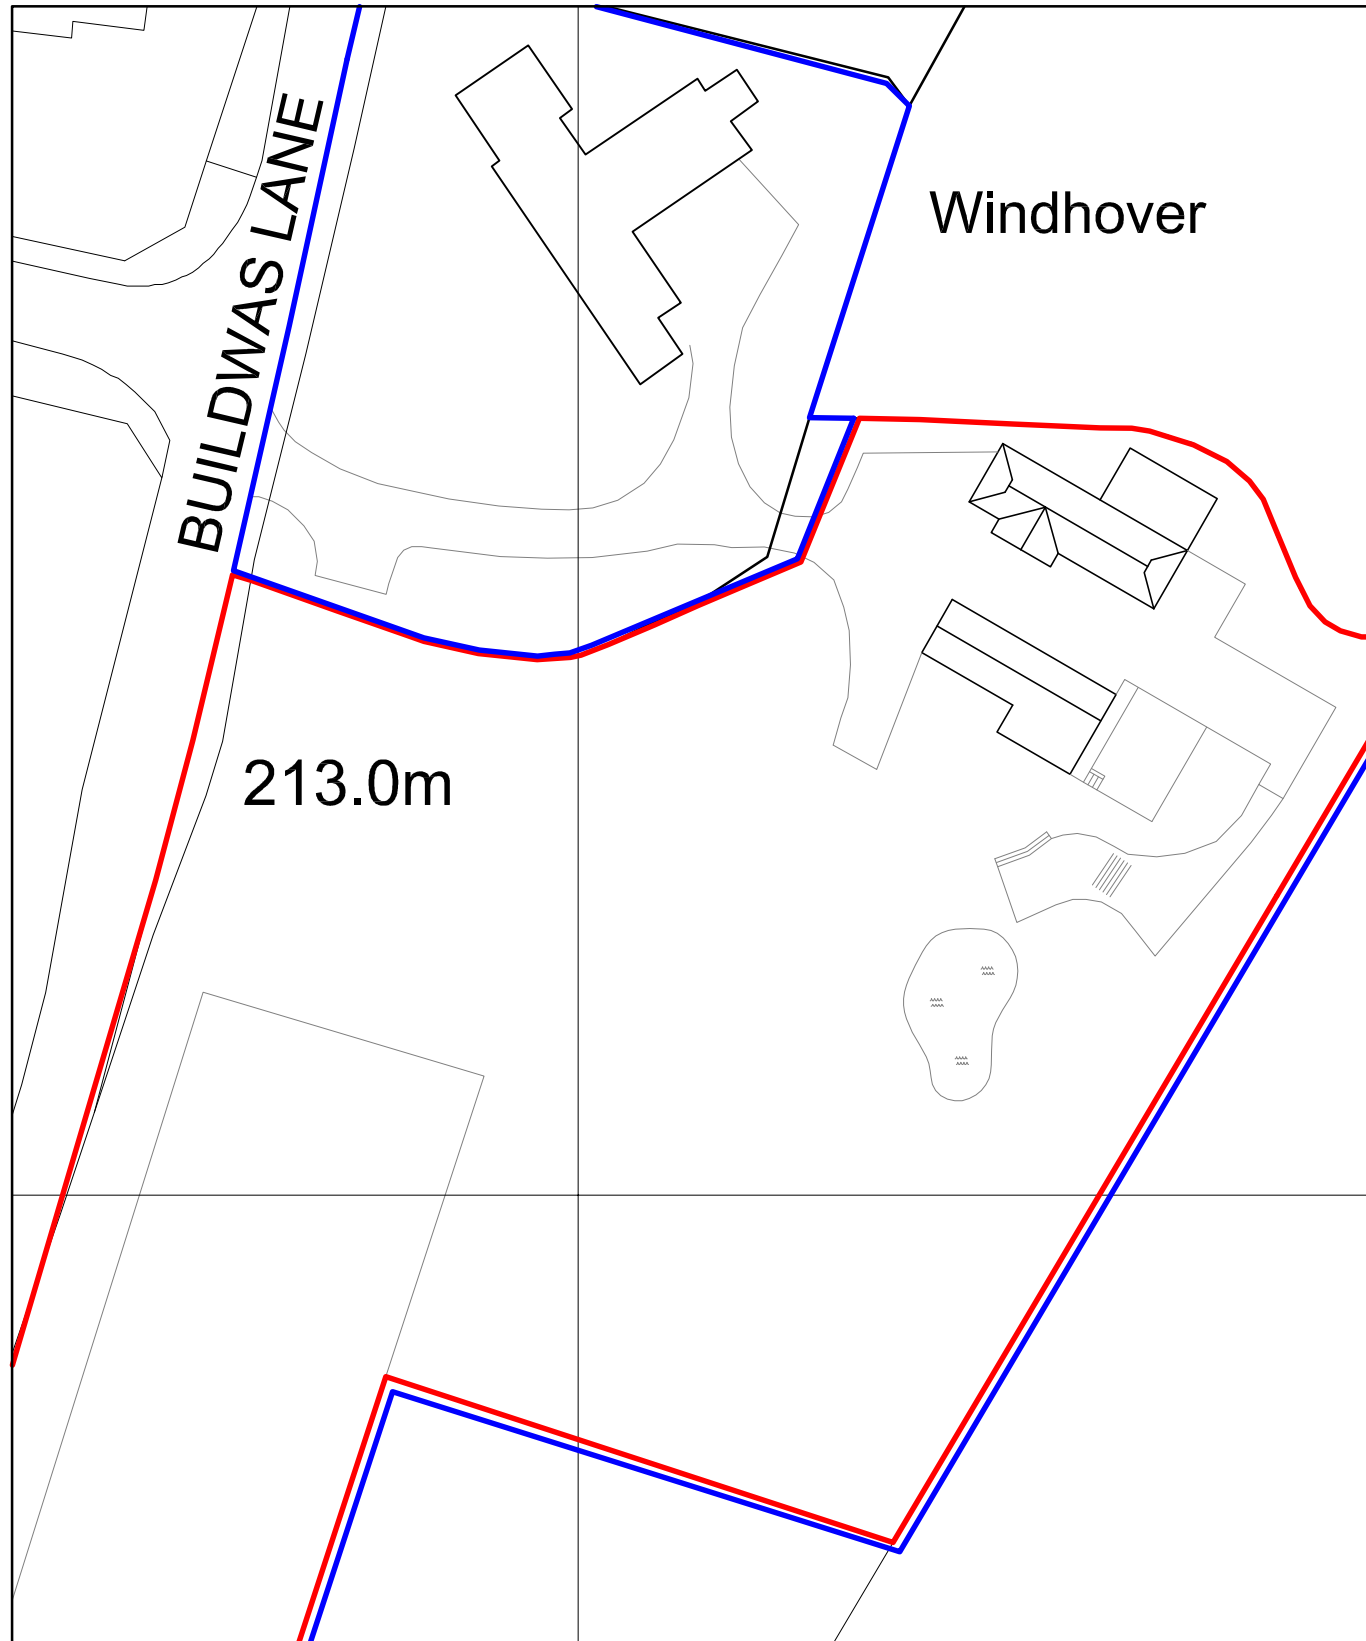

Ordnance Survey<sup>®</sup>  
OS Sitemap<sup>™</sup>

© Crown Copyright 2014  
Reproduction in whole or in part is prohibited  
without the prior permission of Ordnance Survey.

**Location Plan 1:2500**

**Block Plan 1:500**

All dimensions are in mm. Print with no scaling. This plan has been prepared for planning and building regulations only. All dimensions should be checked on site. Copyright 2014.

Drawing  
**Location & Block Plan**

Title  
New Dwelling  
Land Adj. Windhover  
Buildwas Lane  
Little Wenlock  
Telford  
Shropshire  
TF6 5AZ

Client  
**Ms M Miller**

 **David Humphreys Limited**  
chartered surveyors, planning and architectural consultants

buildingdesigner.co.uk  
01743 232423  
71 The Mount  
Shrewsbury  
SY3 8PL

scale shown	paper size A3	drawing no. 2071/1	date Sept 14
-------------	---------------	--------------------	--------------