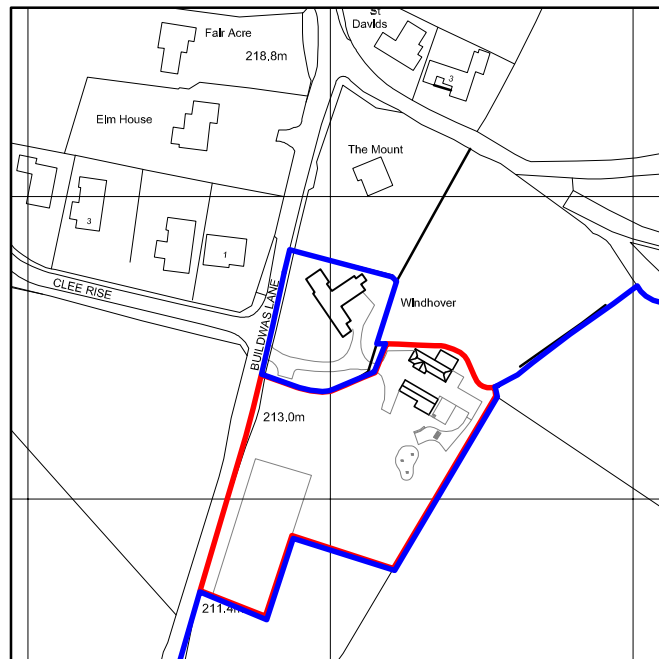

Ordnance Survey<sup>®</sup>  
OS Sitemap<sup>™</sup>

© Crown Copyright 2014  
Reproduction in whole or in part is prohibited  
without the prior permission of Ordnance Survey.

**Location Plan 1:2500**

**Block Plan 1:500**

All dimensions are in mm. Print with no scaling. This plan has been prepared for planning and building regulations only. All dimensions should be checked on site. Copyright 2014.

Drawing  
**Location & Block Plan**

Title  
New Dwelling  
Land Adj. Windhover  
Buildwas Lane  
Little Wenlock  
Telford  
Shropshire  
TF6 5AZ

Client  
**Ms M Miller**

 **David Humphreys Limited**  
chartered surveyors, planning and architectural consultants