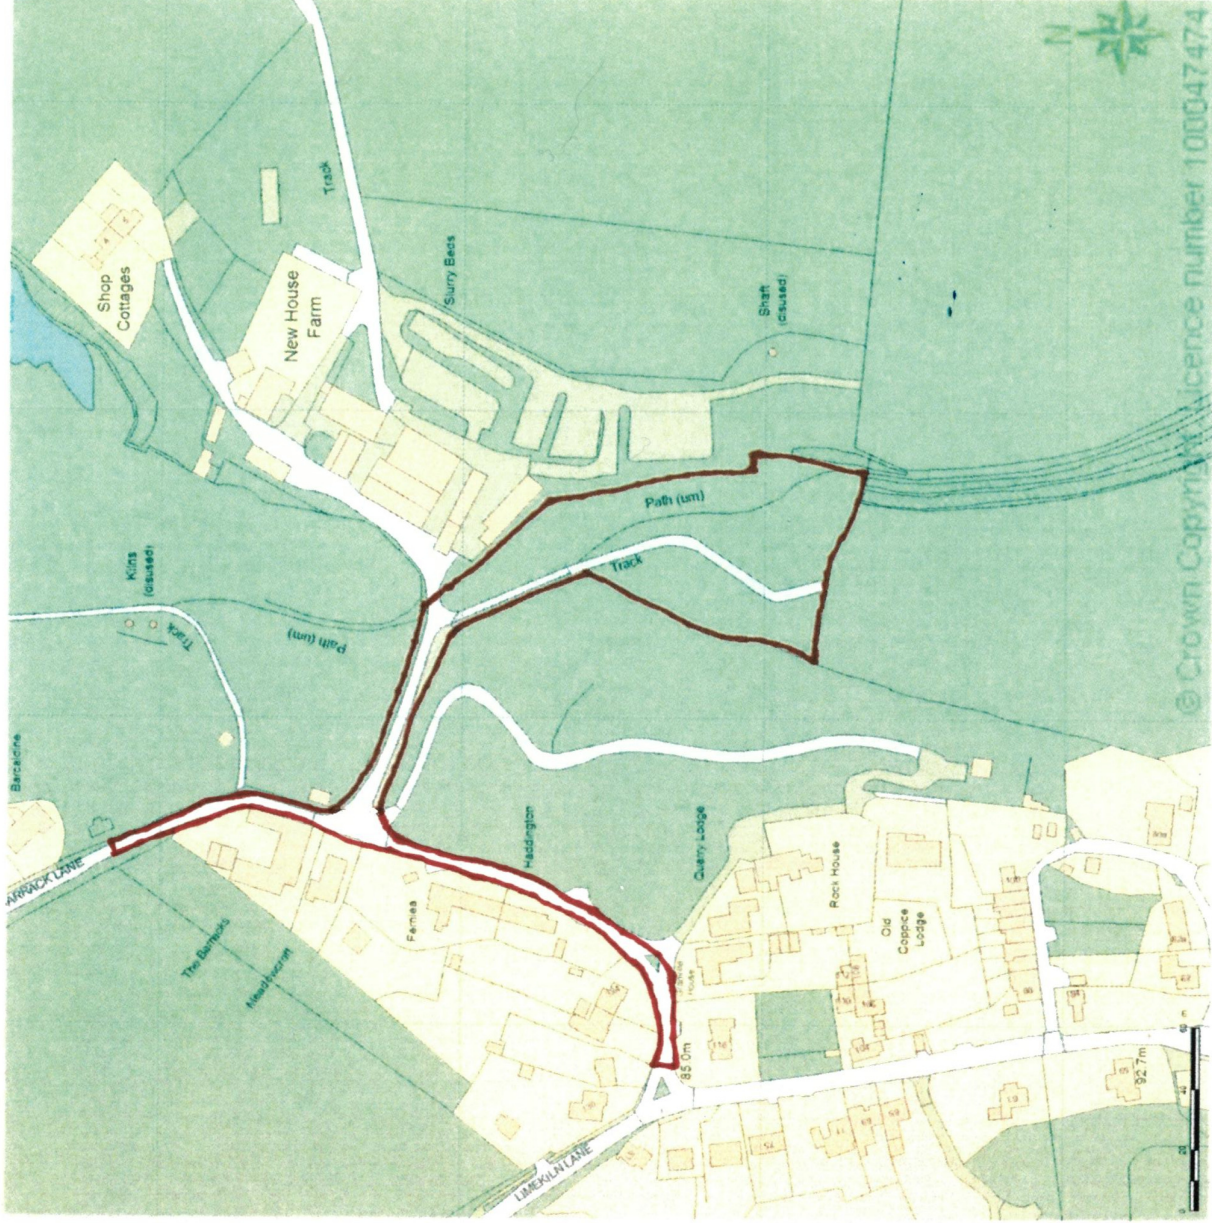

SITE LOCATION PLAN *REV A*

AREA 16 HA

SCALE 1:2500 on A4

CENTRE COORDINATES: 373436, 316251

**LAND AT THE BUILDERS YARD, OFF BARRACK LANE, LILLESHELL**

Supplied by Streetwise Maps Ltd

[www.streetwise.net](http://www.streetwise.net)