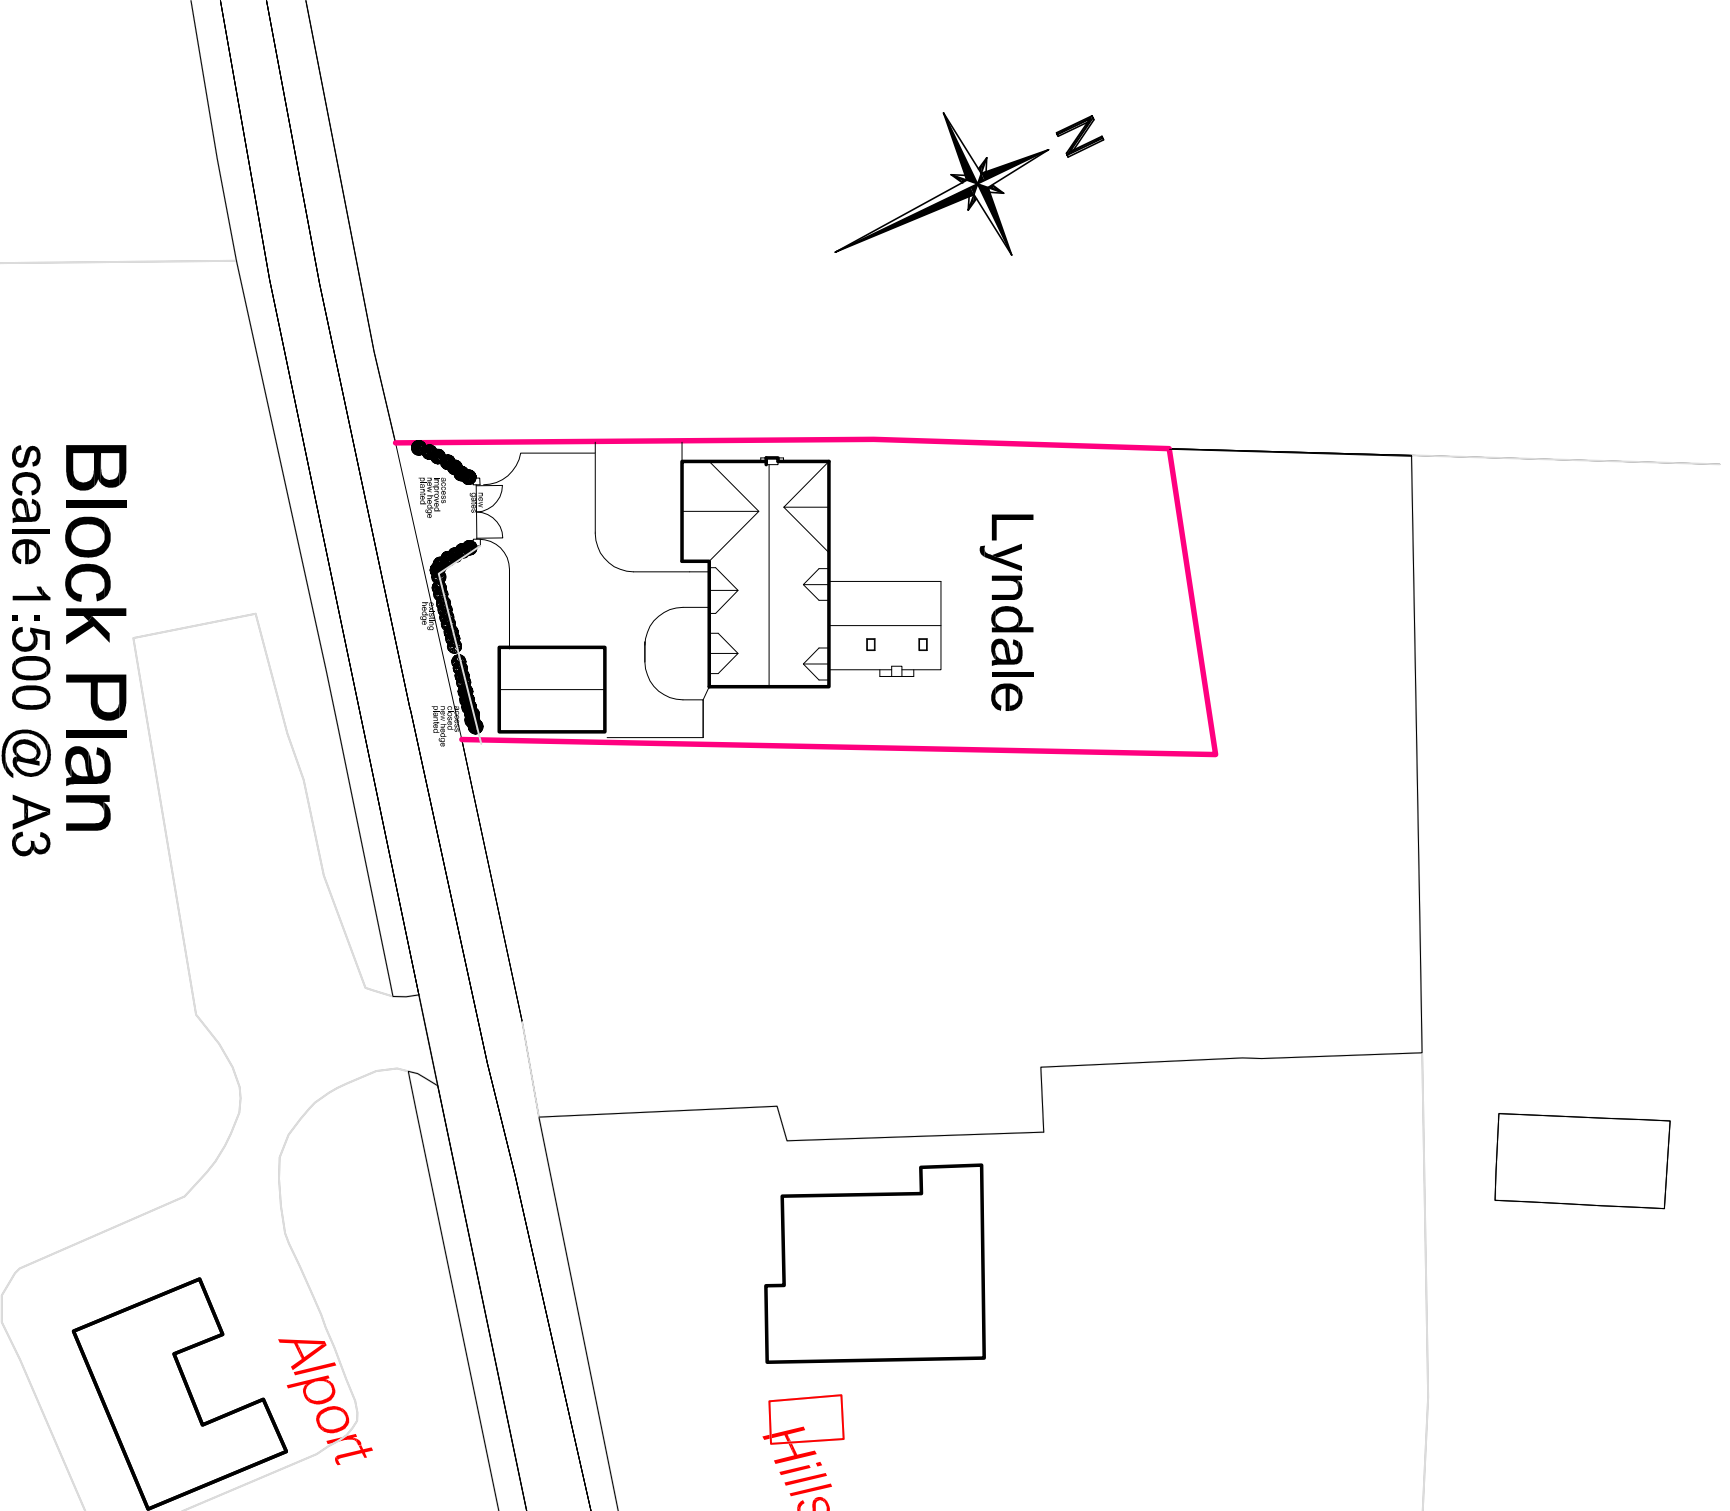

Block Plan

scale 1:500 @ A3

Site Plan

scale 1:200 @ A3

Replacement Dwelling
Lyndale, Middle Lane,
Cold Hatton TF66QA

April 22.2015
Drg No 2b

croft