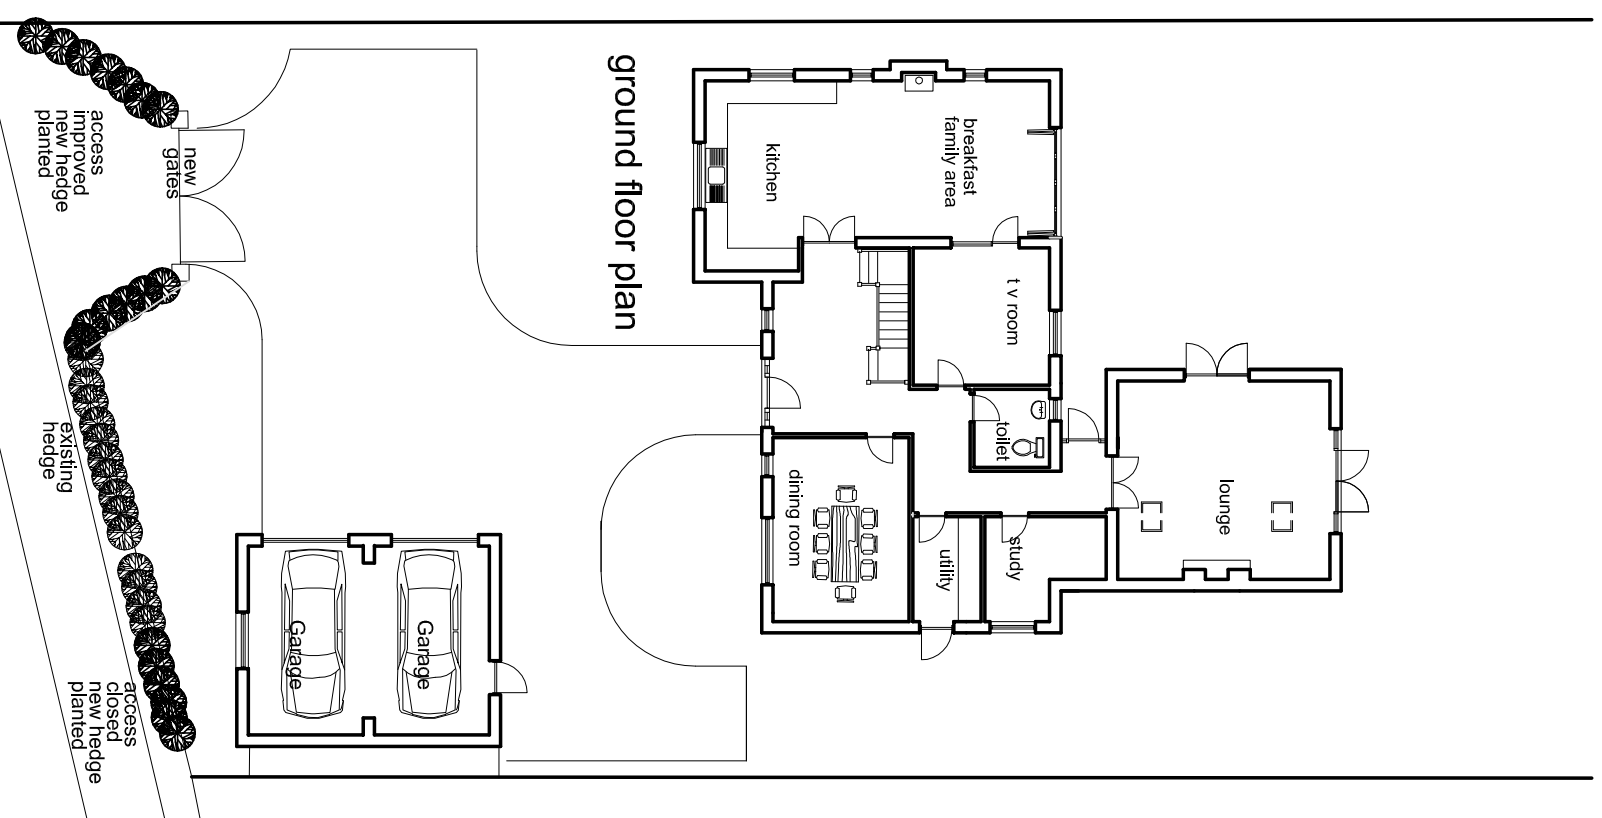

Block Plan

scale 1:500 @ A3

Site Plan

scale 1:200 @ A3

Replacement Dwelling
Lyndale, Middle Lane,
Cold Hatton TF66QA

April 22.2015
Drg No 2b

croft