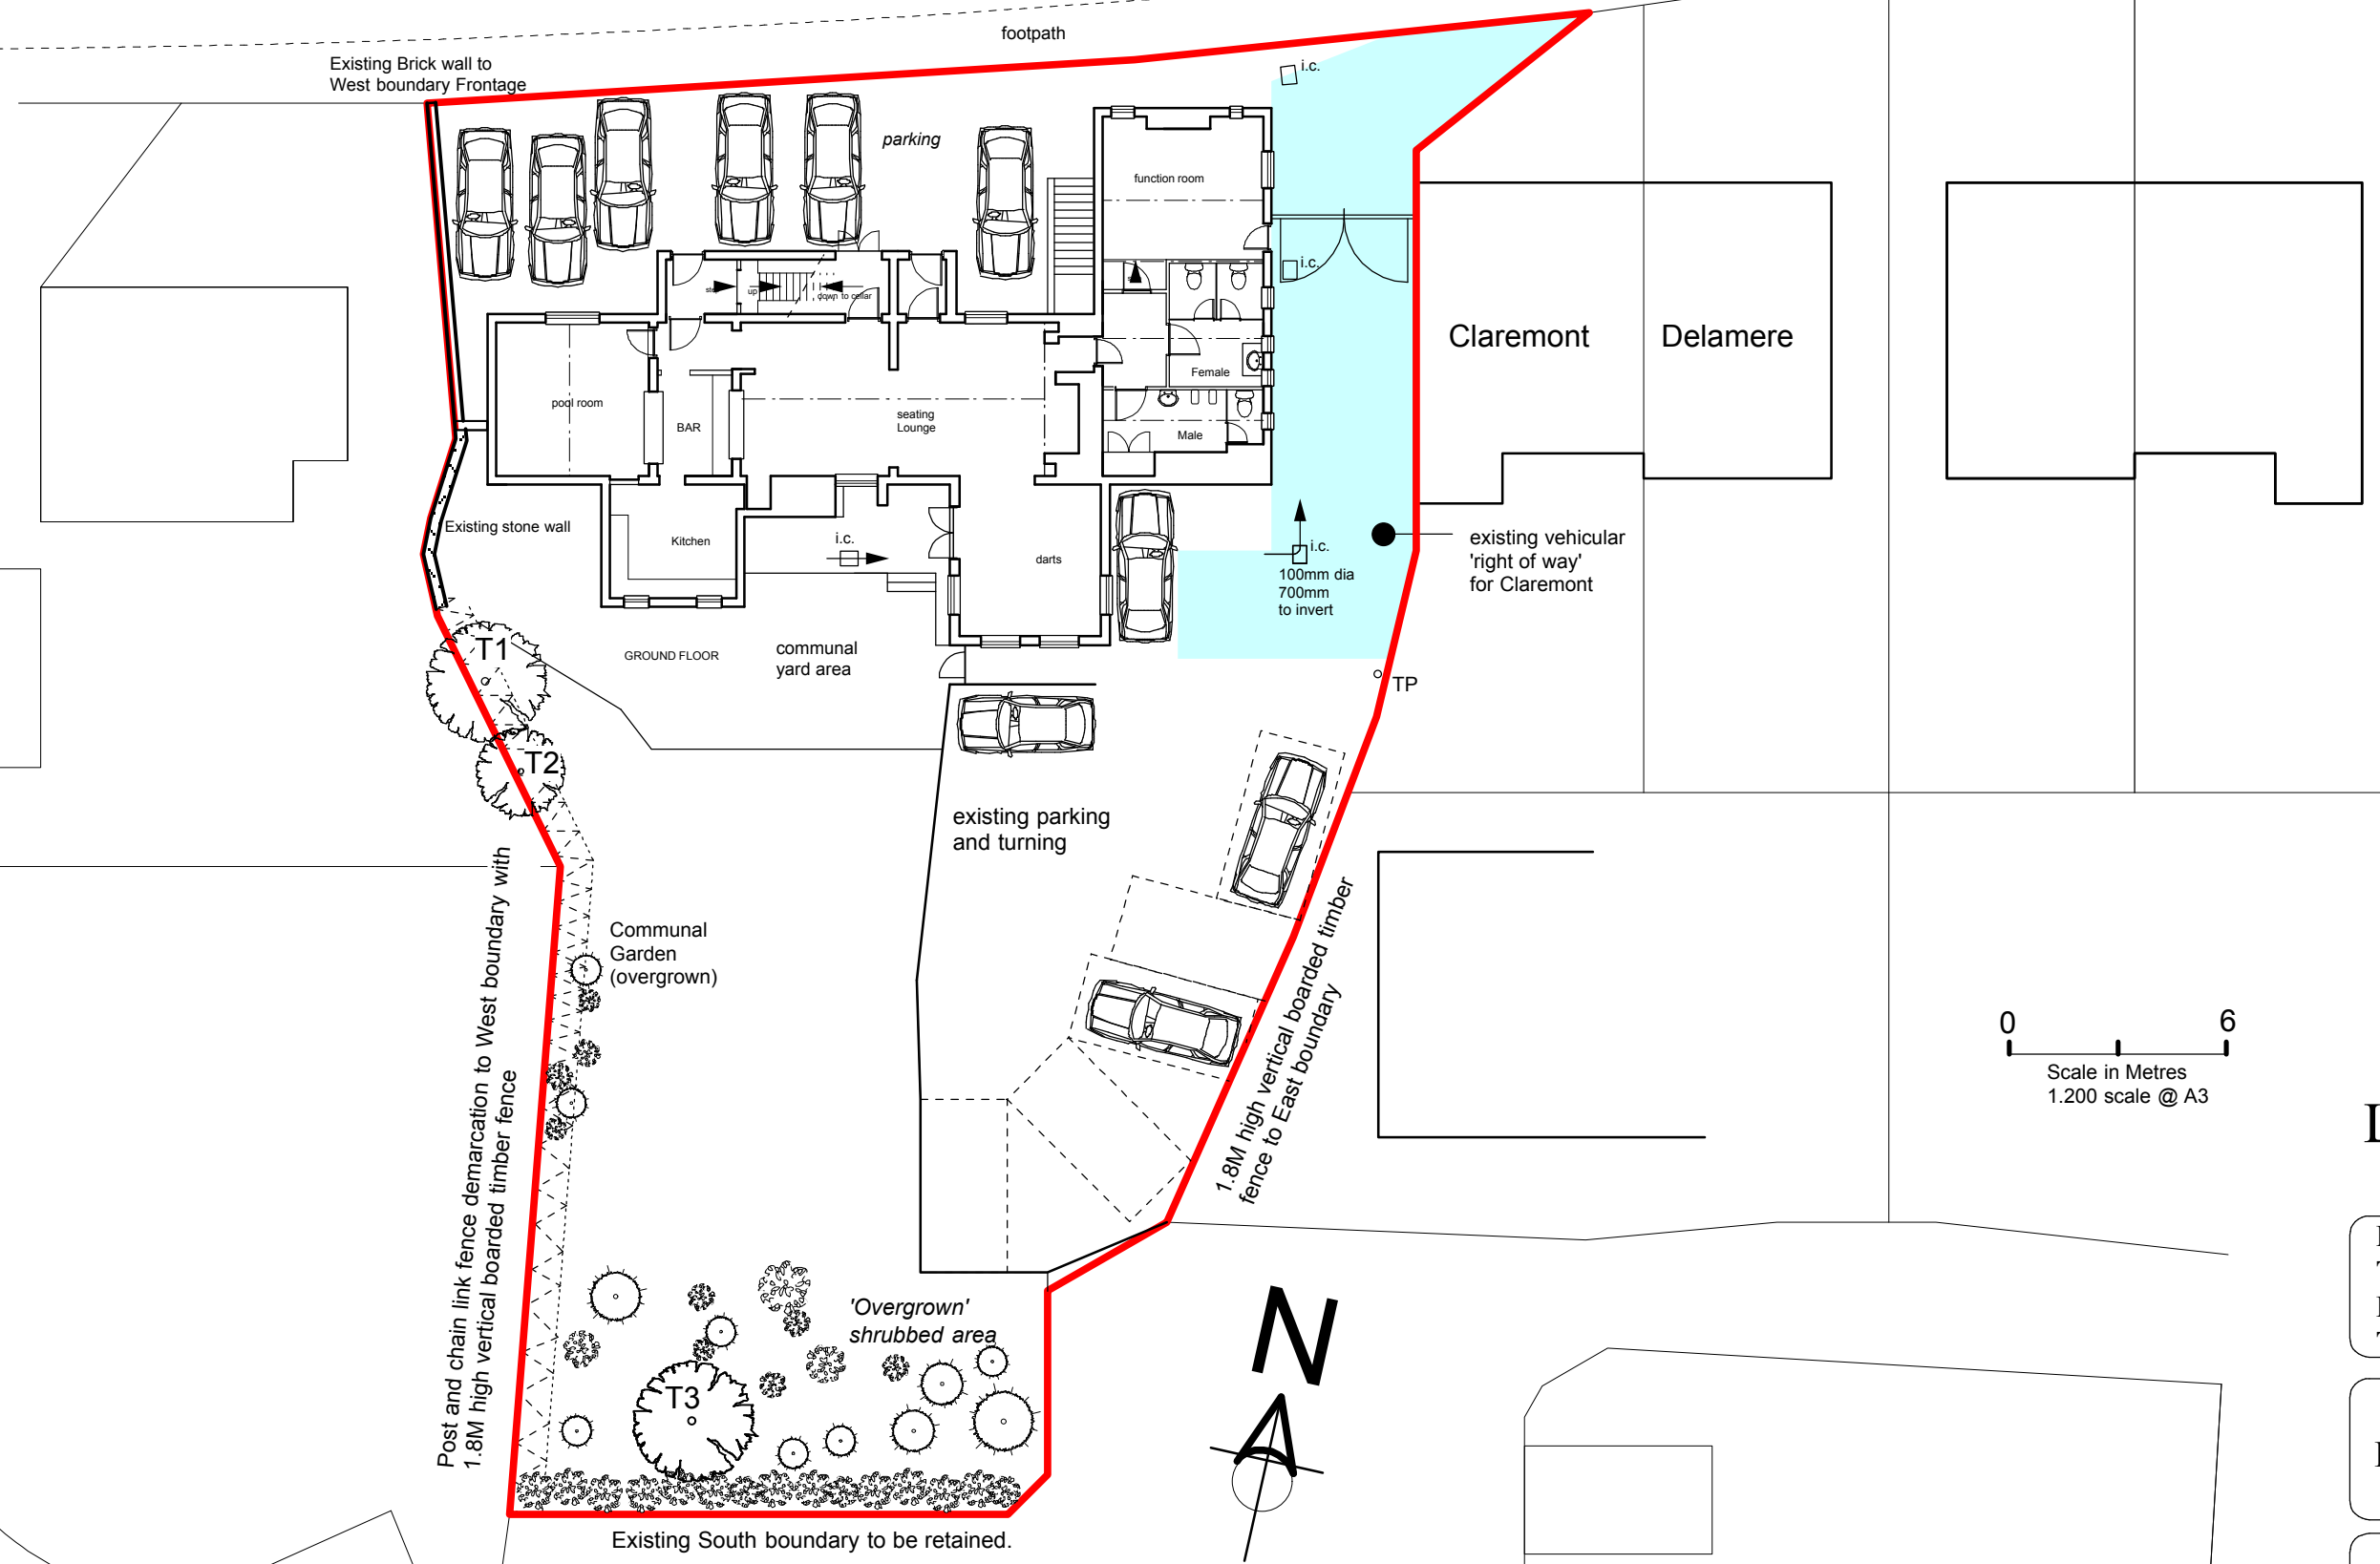

Trevden

Greyhound Hill

Main Road

Old Park Road

LJD Design

Architectural Technologist

Mr S. Khaira
The Stafford Arms
Main Road Ketley Bank
Telford Shropshire

Existing Site Layout Plan

286 / E03	March 2015
	1:200