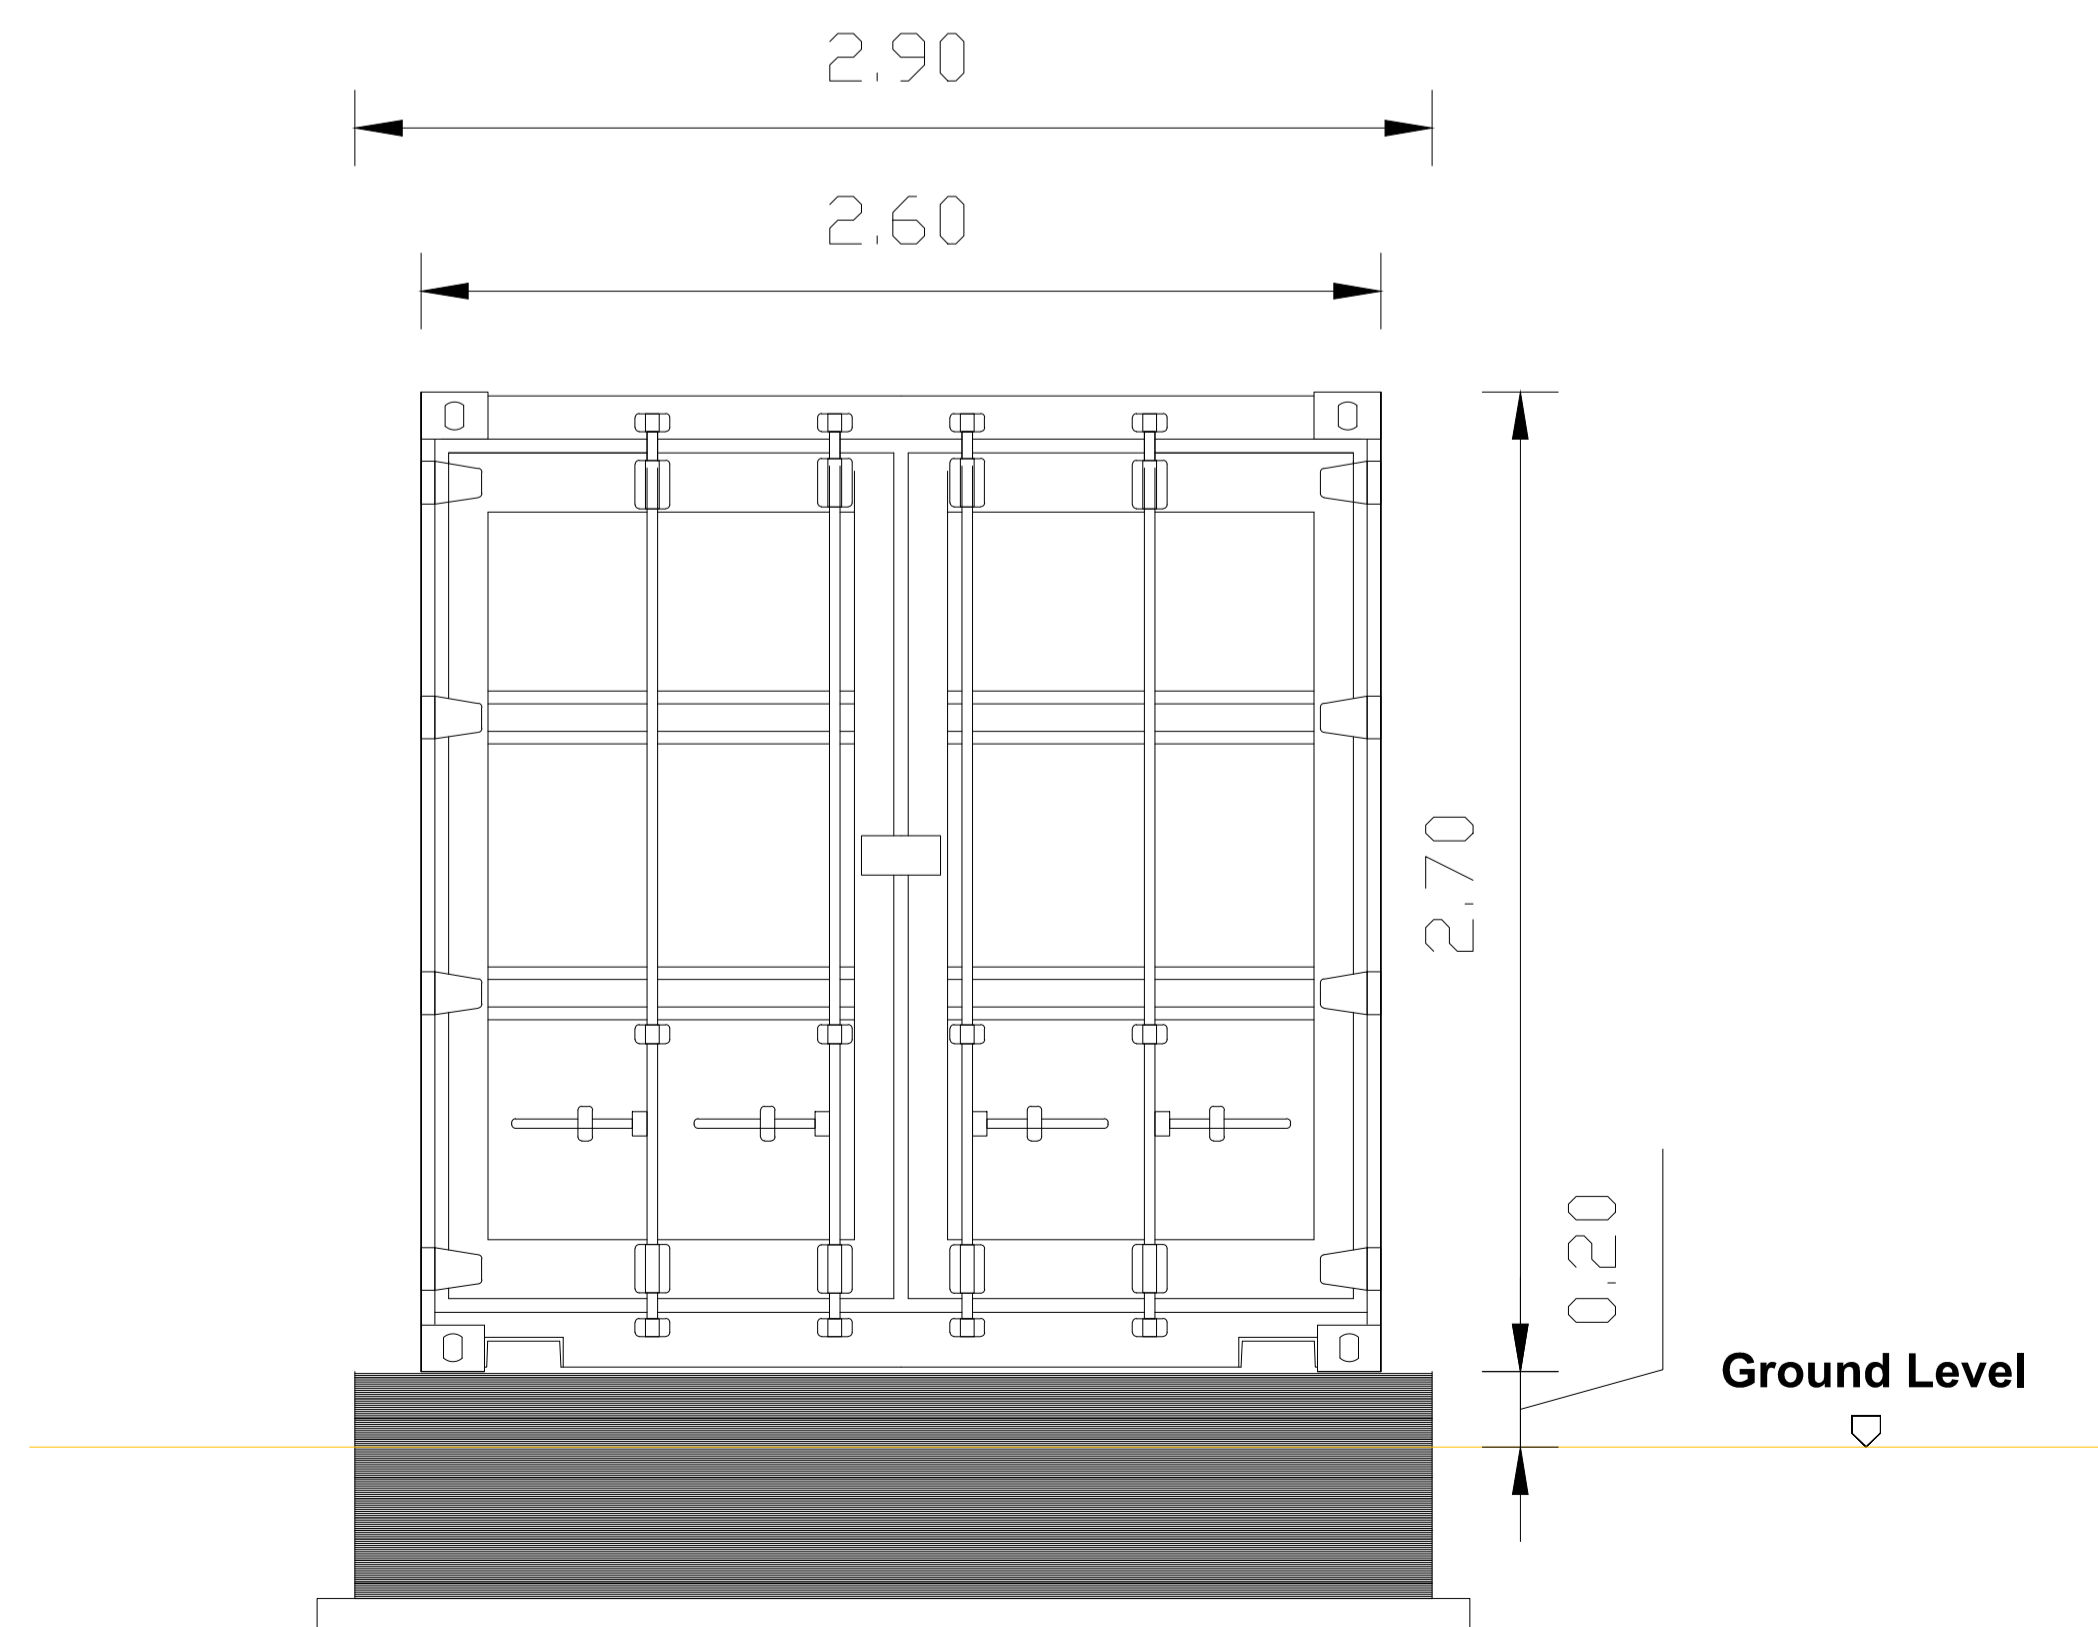

### Top View Storage Building

### Side View Storage Building

### Front View Storage Building

ALL DIMENSIONS IN METERS

REV	DATE	BY	APP	CHANGE	DATE
R01	2015-07-02	WW	APP	FIRST ISSUE	2015-07-02
DRAWING TITLE		DRAWING NUMBER		DOC/DRAWING NAME	
Storage Building		G04		GenericApplicationDocs.dwg	
DTC		PROJECT NAME & ADDRESS		SCALE	
ET Solutions AG Bernhard-Wicki-Str. 5 80636 München Phone: +49 - (0)89 500 94 05 0 Telefax: +49 - (0)89 500 94 05 99		GENERIC		1:20 DIN A1	
CUSTOMER		STATUS		SHEET	
				1/1	