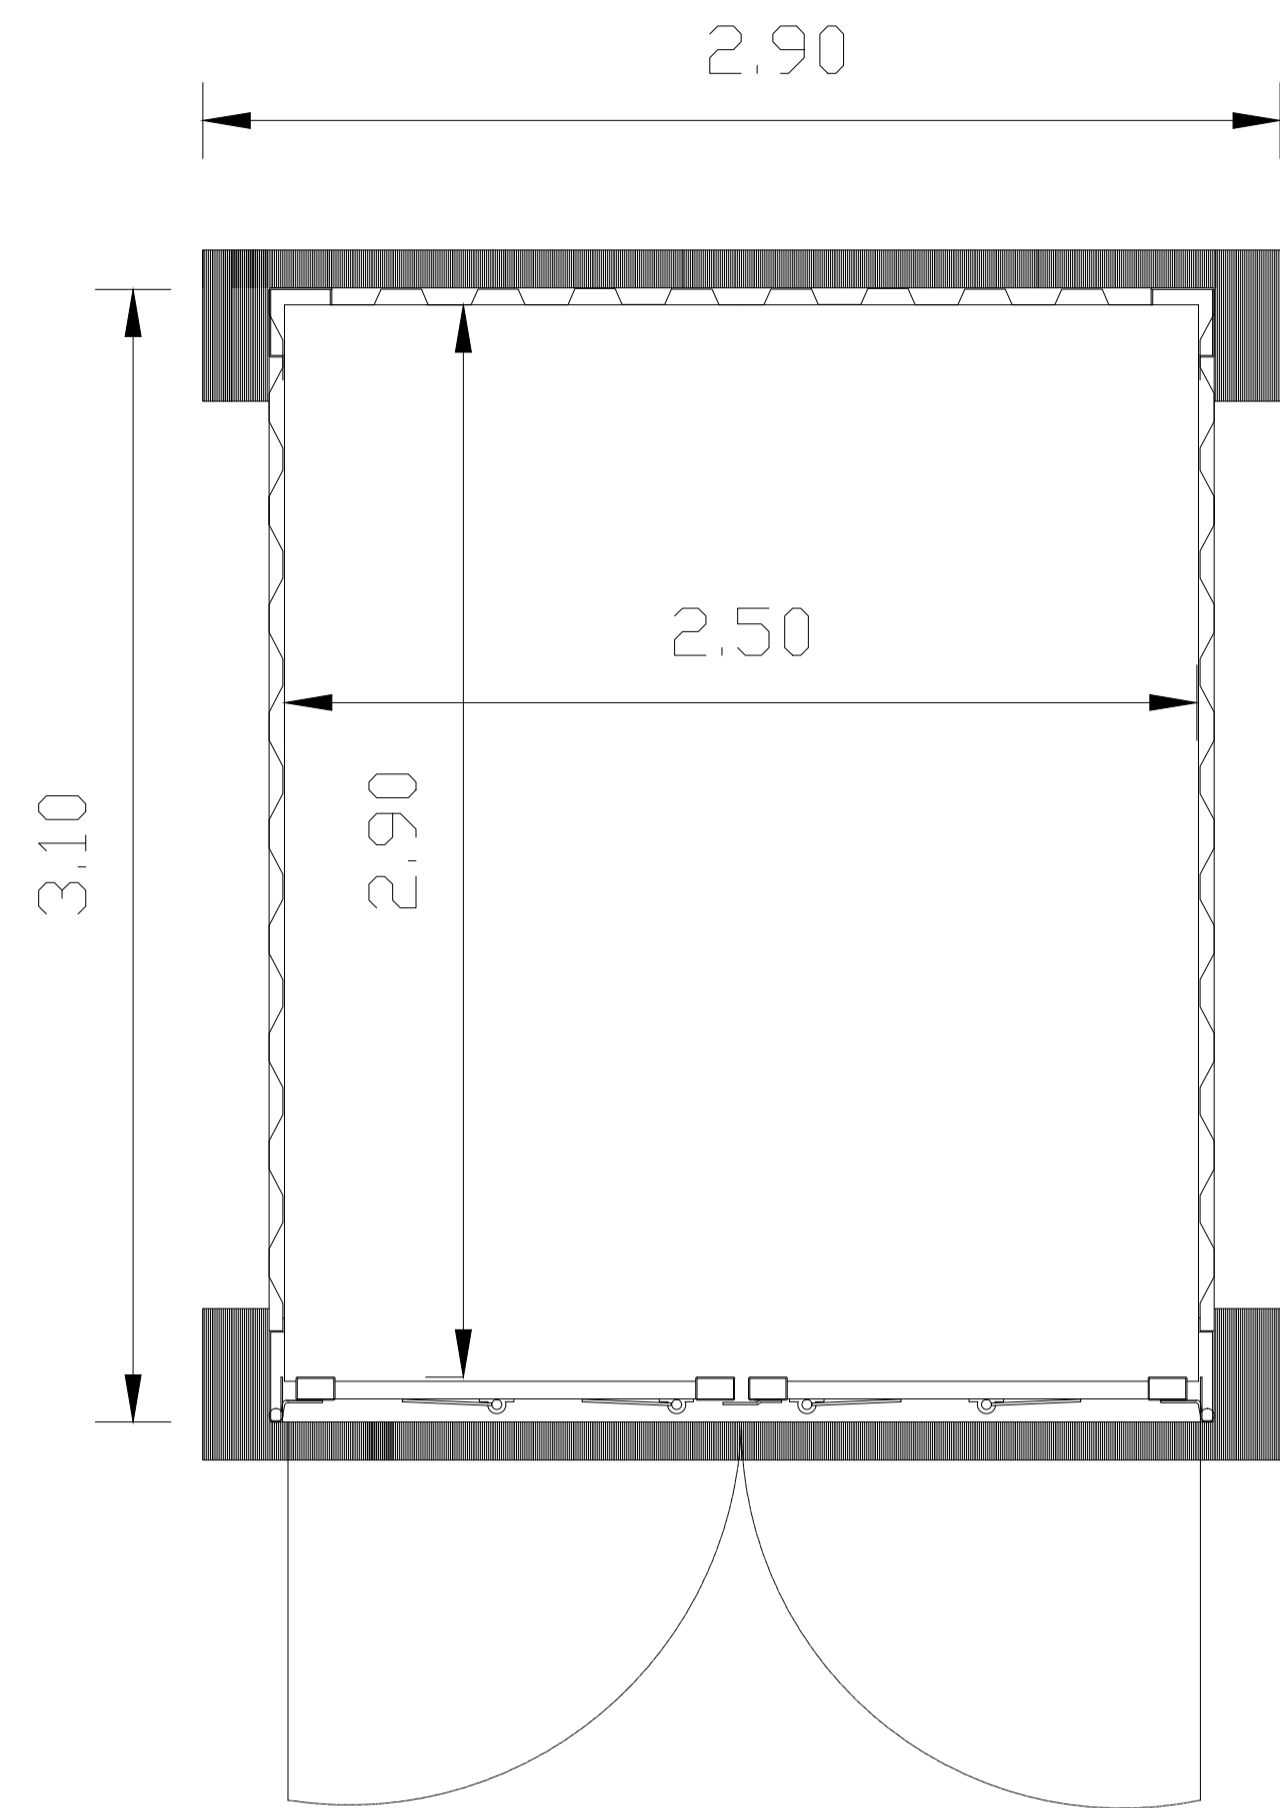

### Top View Storage Building

### Side View Storage Building

### Front View Storage Building

ALL DIMENSIONS IN METERS

REV	DATE	BY	APP	CHANGE	DATE
R01	2015-07-02	WW	APP	FIRST ISSUE	2015-07-02
DRAWING TITLE		DRAWING NUMBER		DOC/DRAWING NAME	
Storage Building		G04		GenericApplicationDocs.dwg	
DTC		PROJECT NAME & ADDRESS		SCALE	
ET Solutions AG Bernhard-Wicki-Str. 5 80636 München Phone: +49 - (0)89 500 94 05 0 Telefax: +49 - (0)89 500 94 05 99		GENERIC		1:20 DIN A1	
CUSTOMER		STATUS		SHEET	
				1/1	