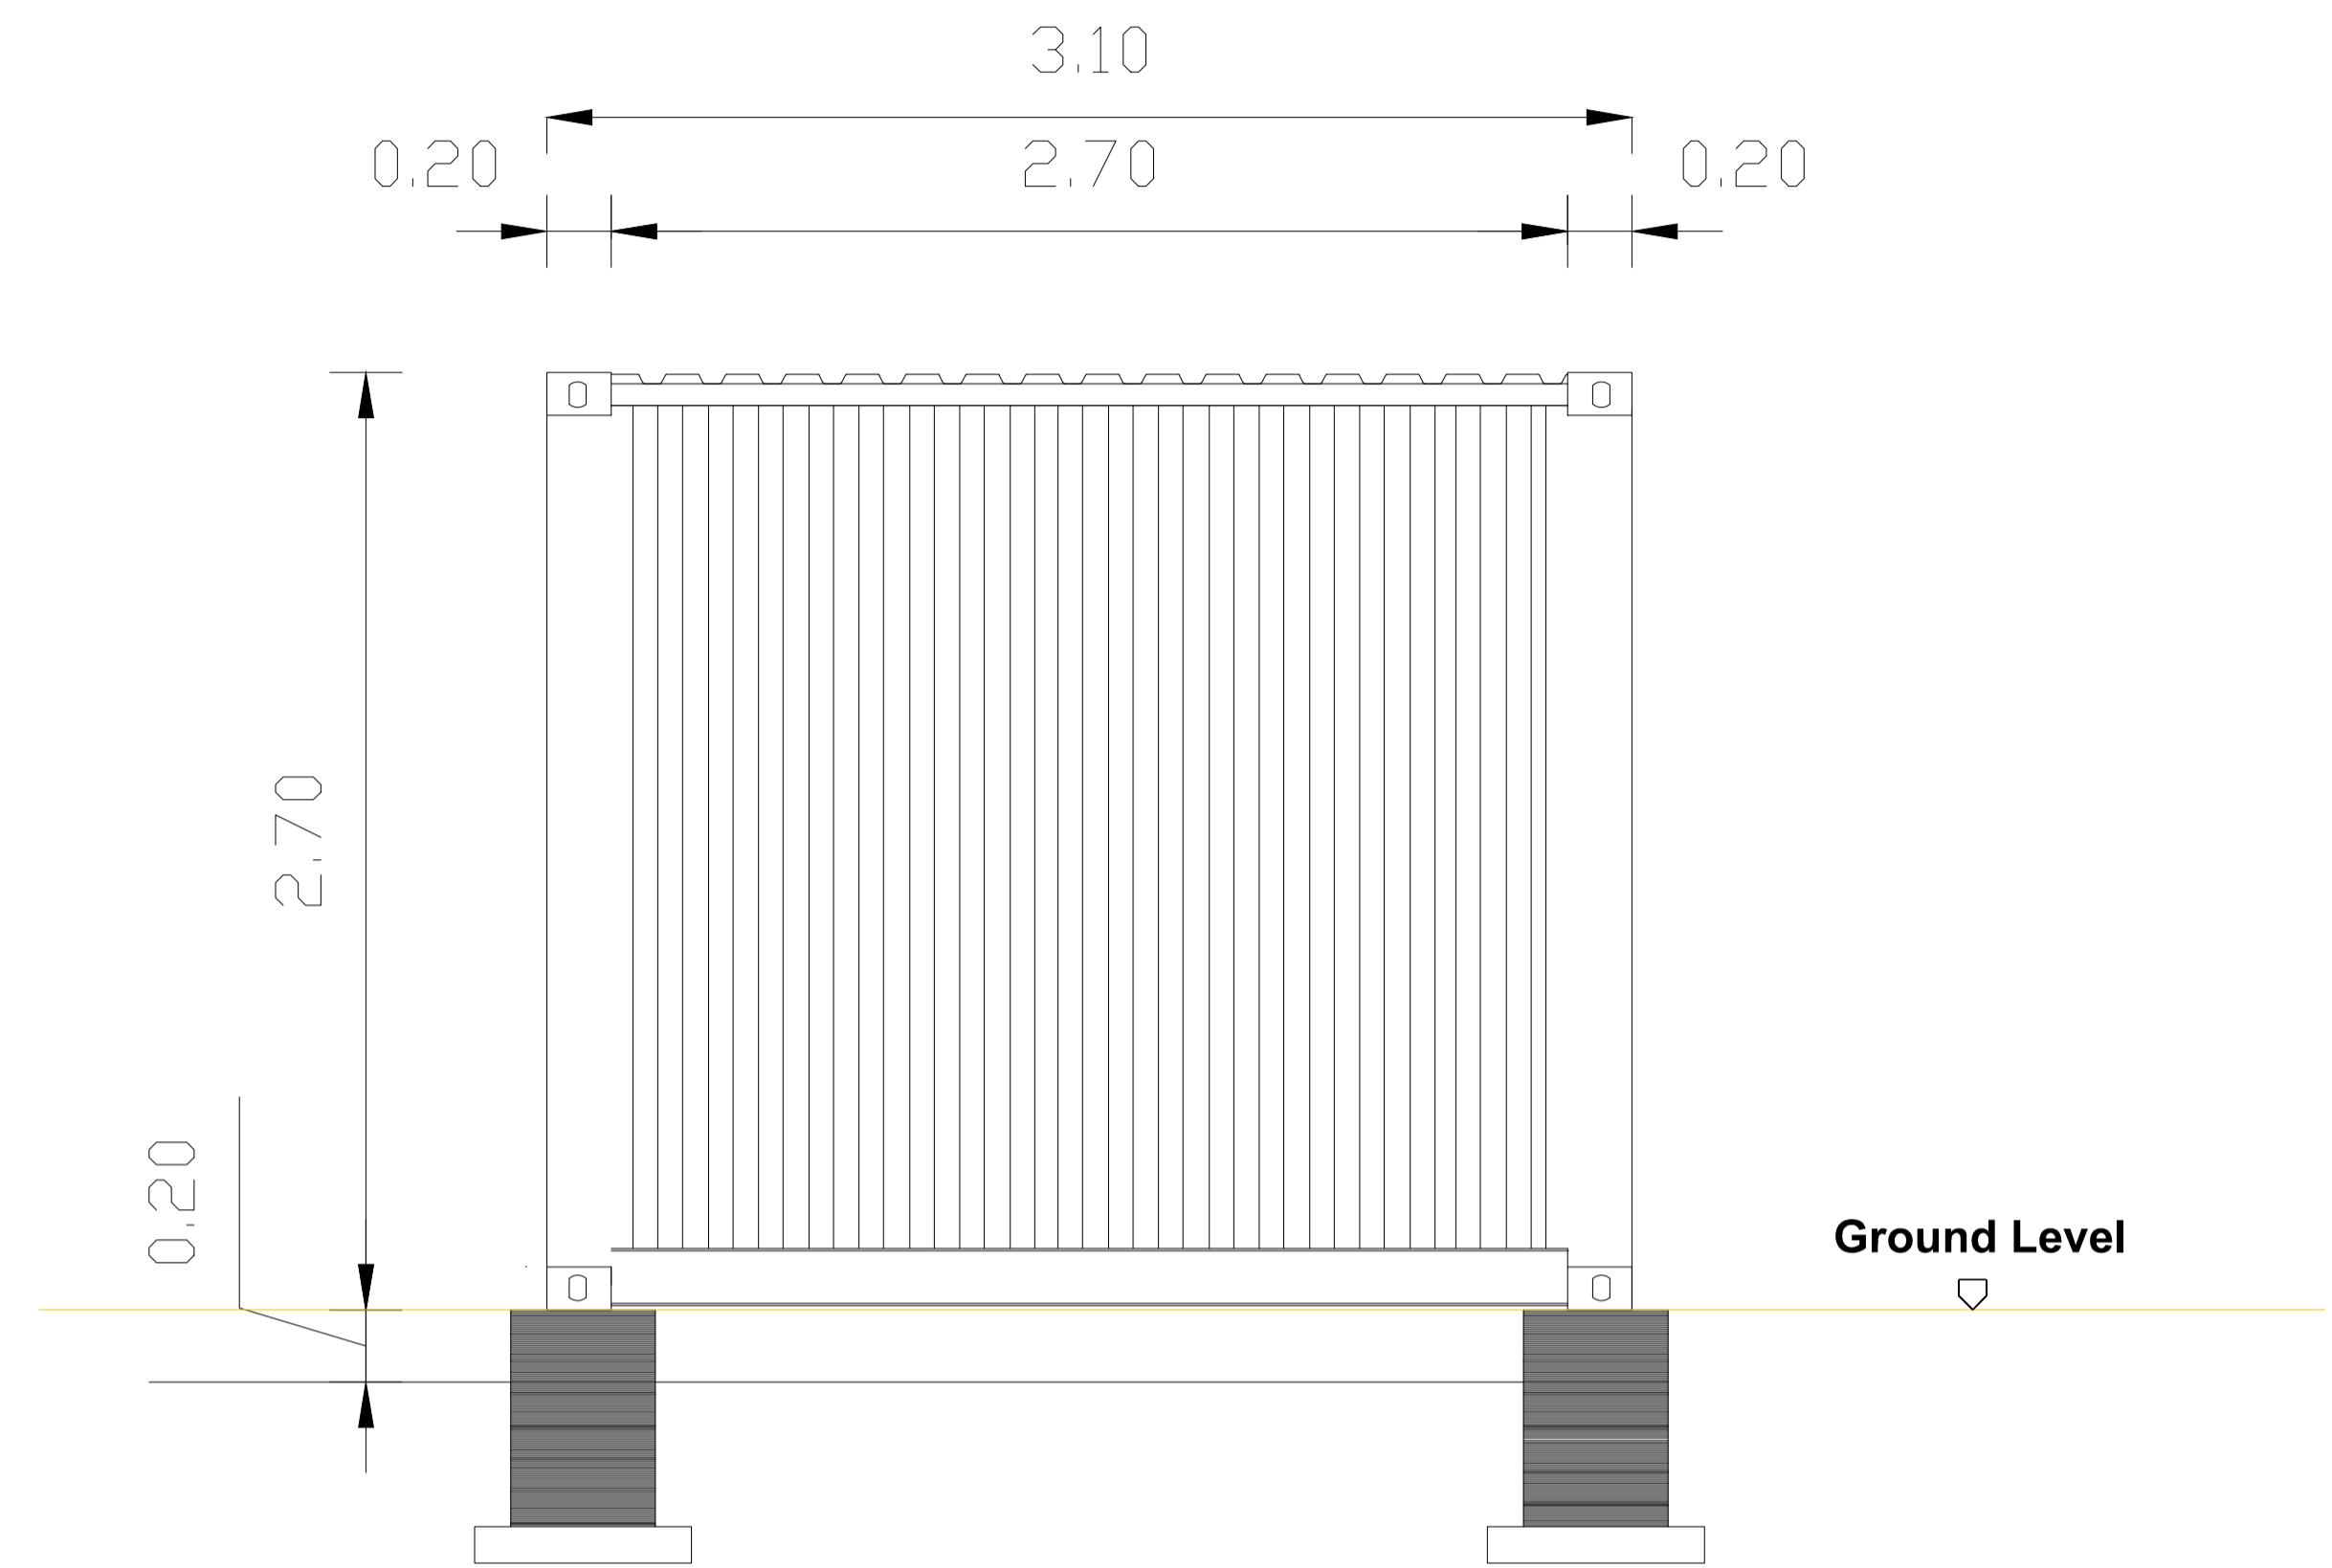

### Top View Storage Building

### Side View Storage Building

### Front View Storage Building

ALL DIMENSIONS IN METERS

REV	DATE	BY	APP	CHANGE	DATE
R01	2015-07-02	WW	APP	FIRST ISSUE	2015-07-02
DRAWING TITLE		DRAWING NUMBER		DOC/DRAWING NAME	
Storage Building		G04		GenericApplicationDocs.dwg	
DTC		PROJECT NAME & ADDRESS		SCALE	
ET Solutions AG Bernhard-Wicki-Str. 5 80636 München Phone: +49 - (0)89 500 94 05 0 Telefax: +49 - (0)89 500 94 05 99		GENERIC		1:20 DIN A1	
CUSTOMER		STATUS		SHEET	
				1/1	