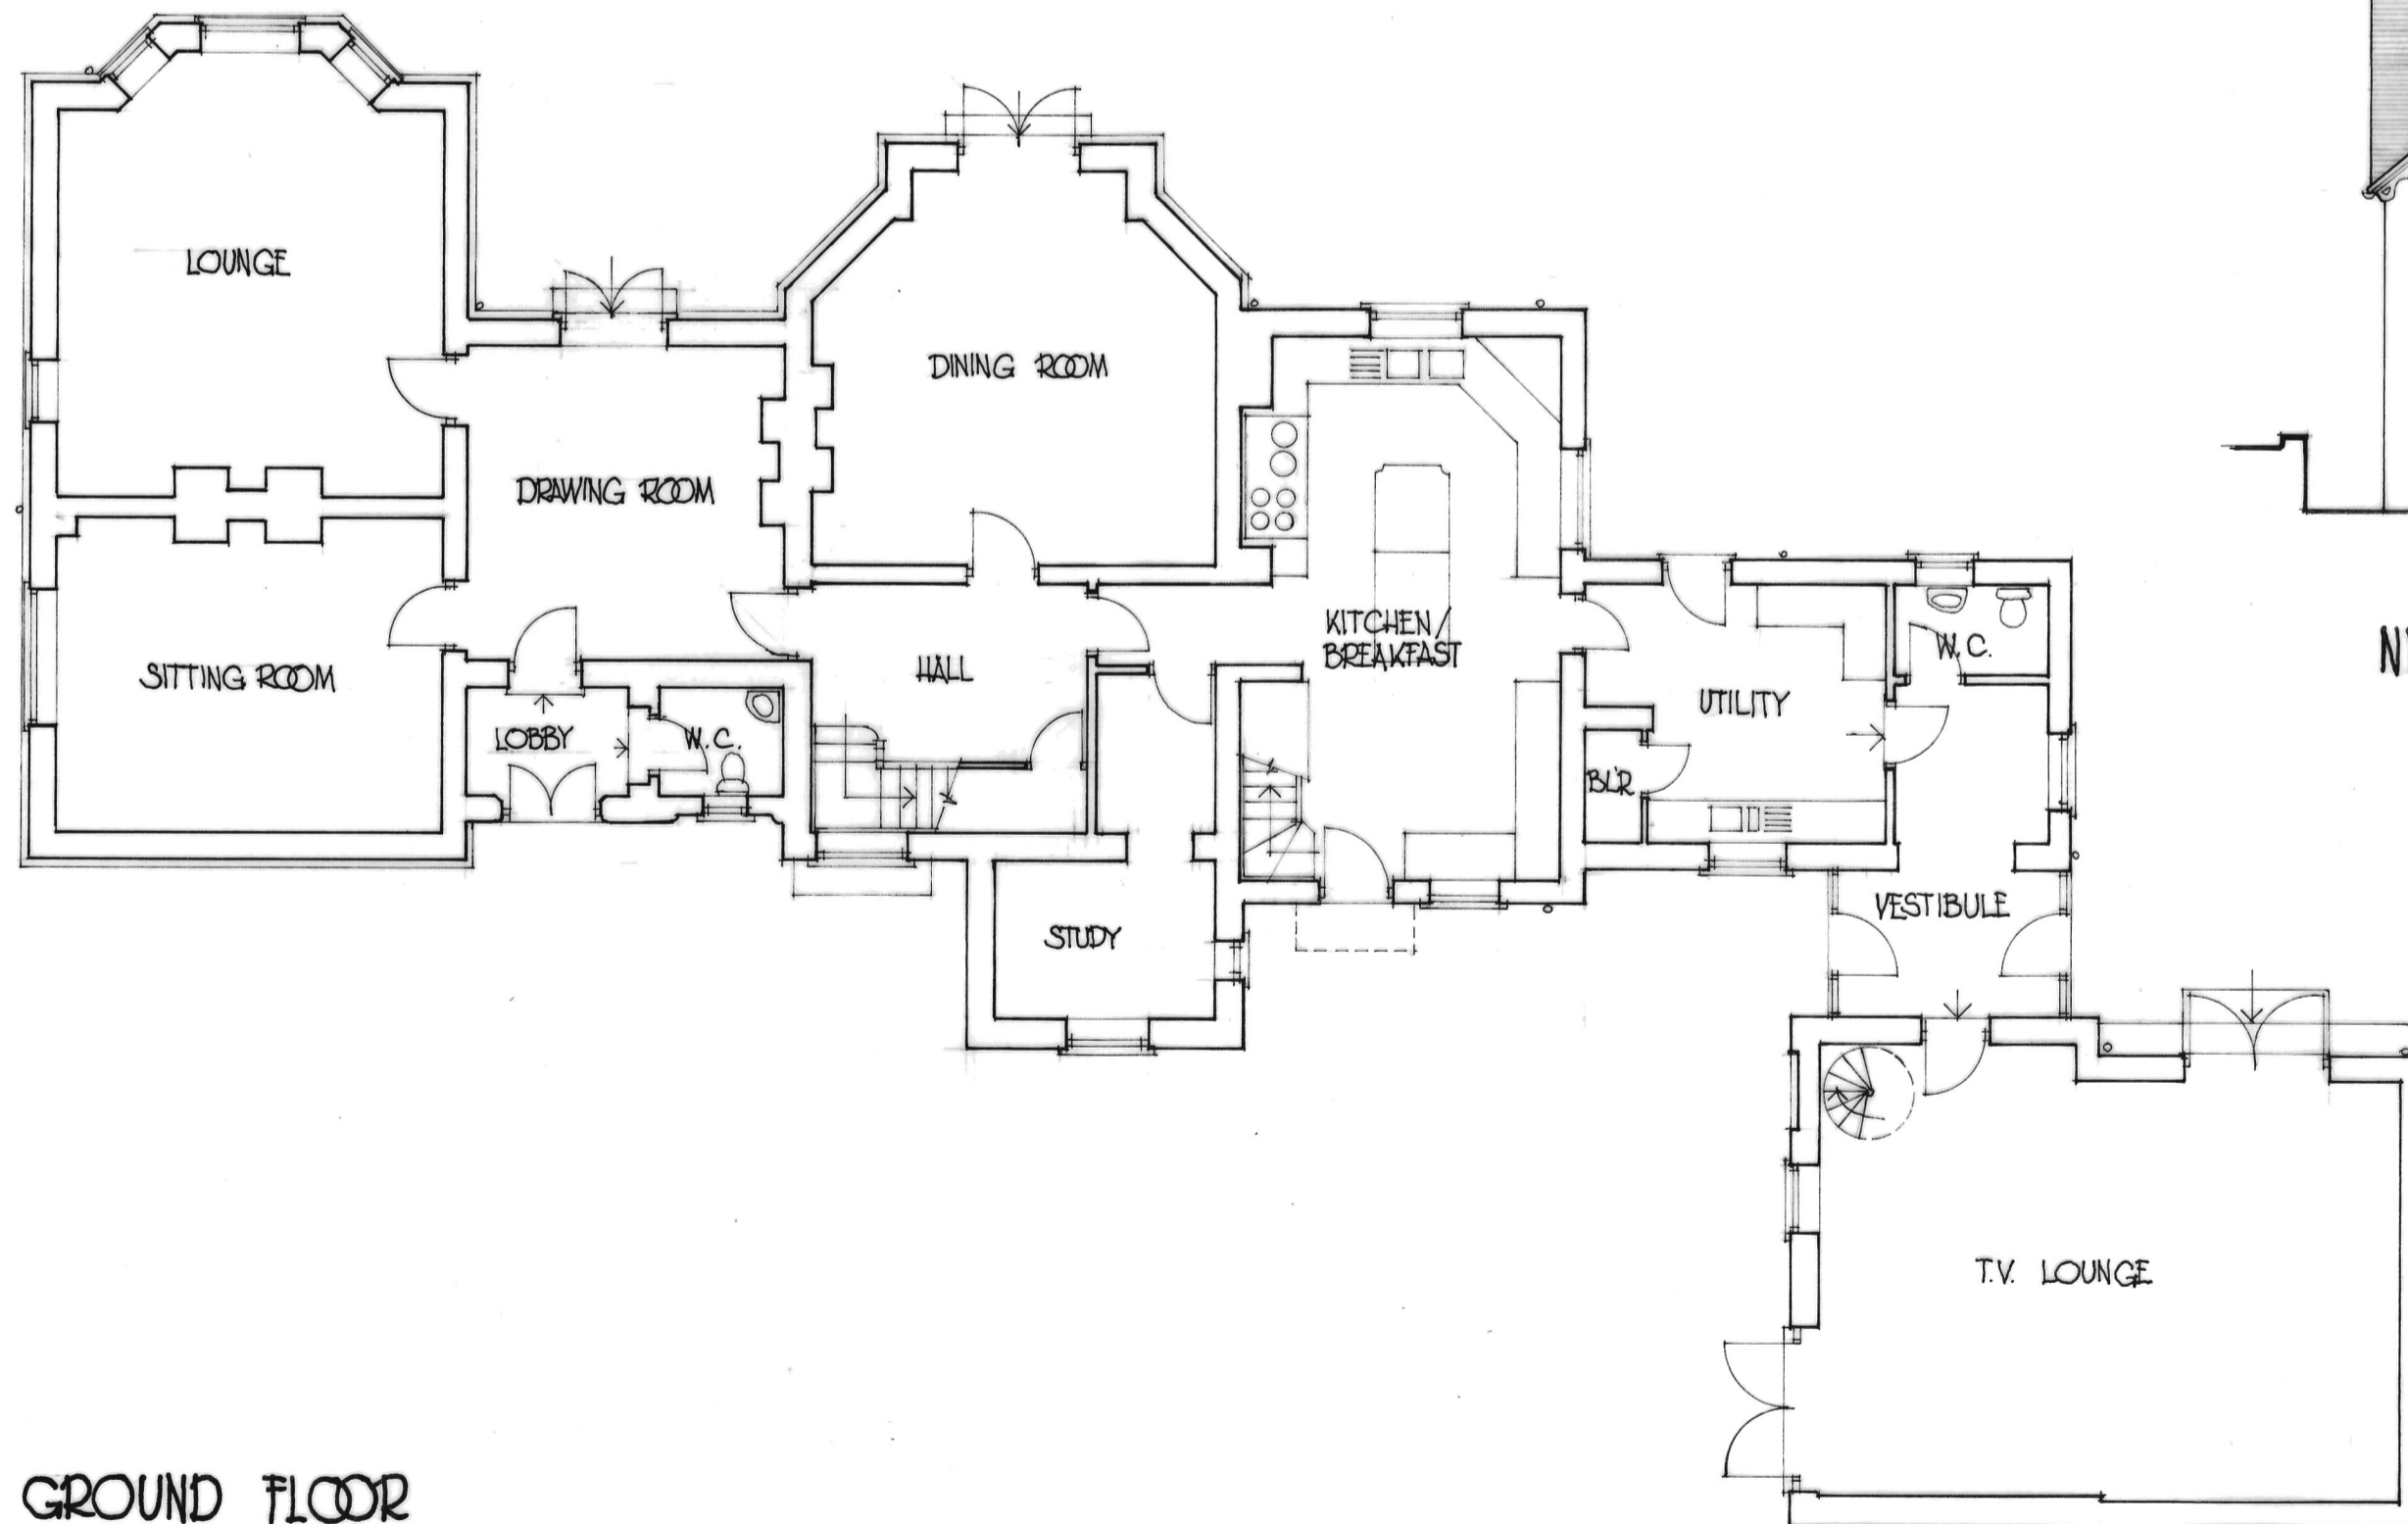

SW. ELEVATION

NW. ELEVATION

GROUND FLOOR

<b>AS EXISTING</b>
THE OLD VICARAGE ST. LUKES ROAD, DOSELEY, TILFORD, TF4 3BD.
FOR: MR A. & MRS C. RAGONESI
SCALE: 1/100 @ A2
DATE: APRIL 2015
DRG. NO: DP/2015/05/01