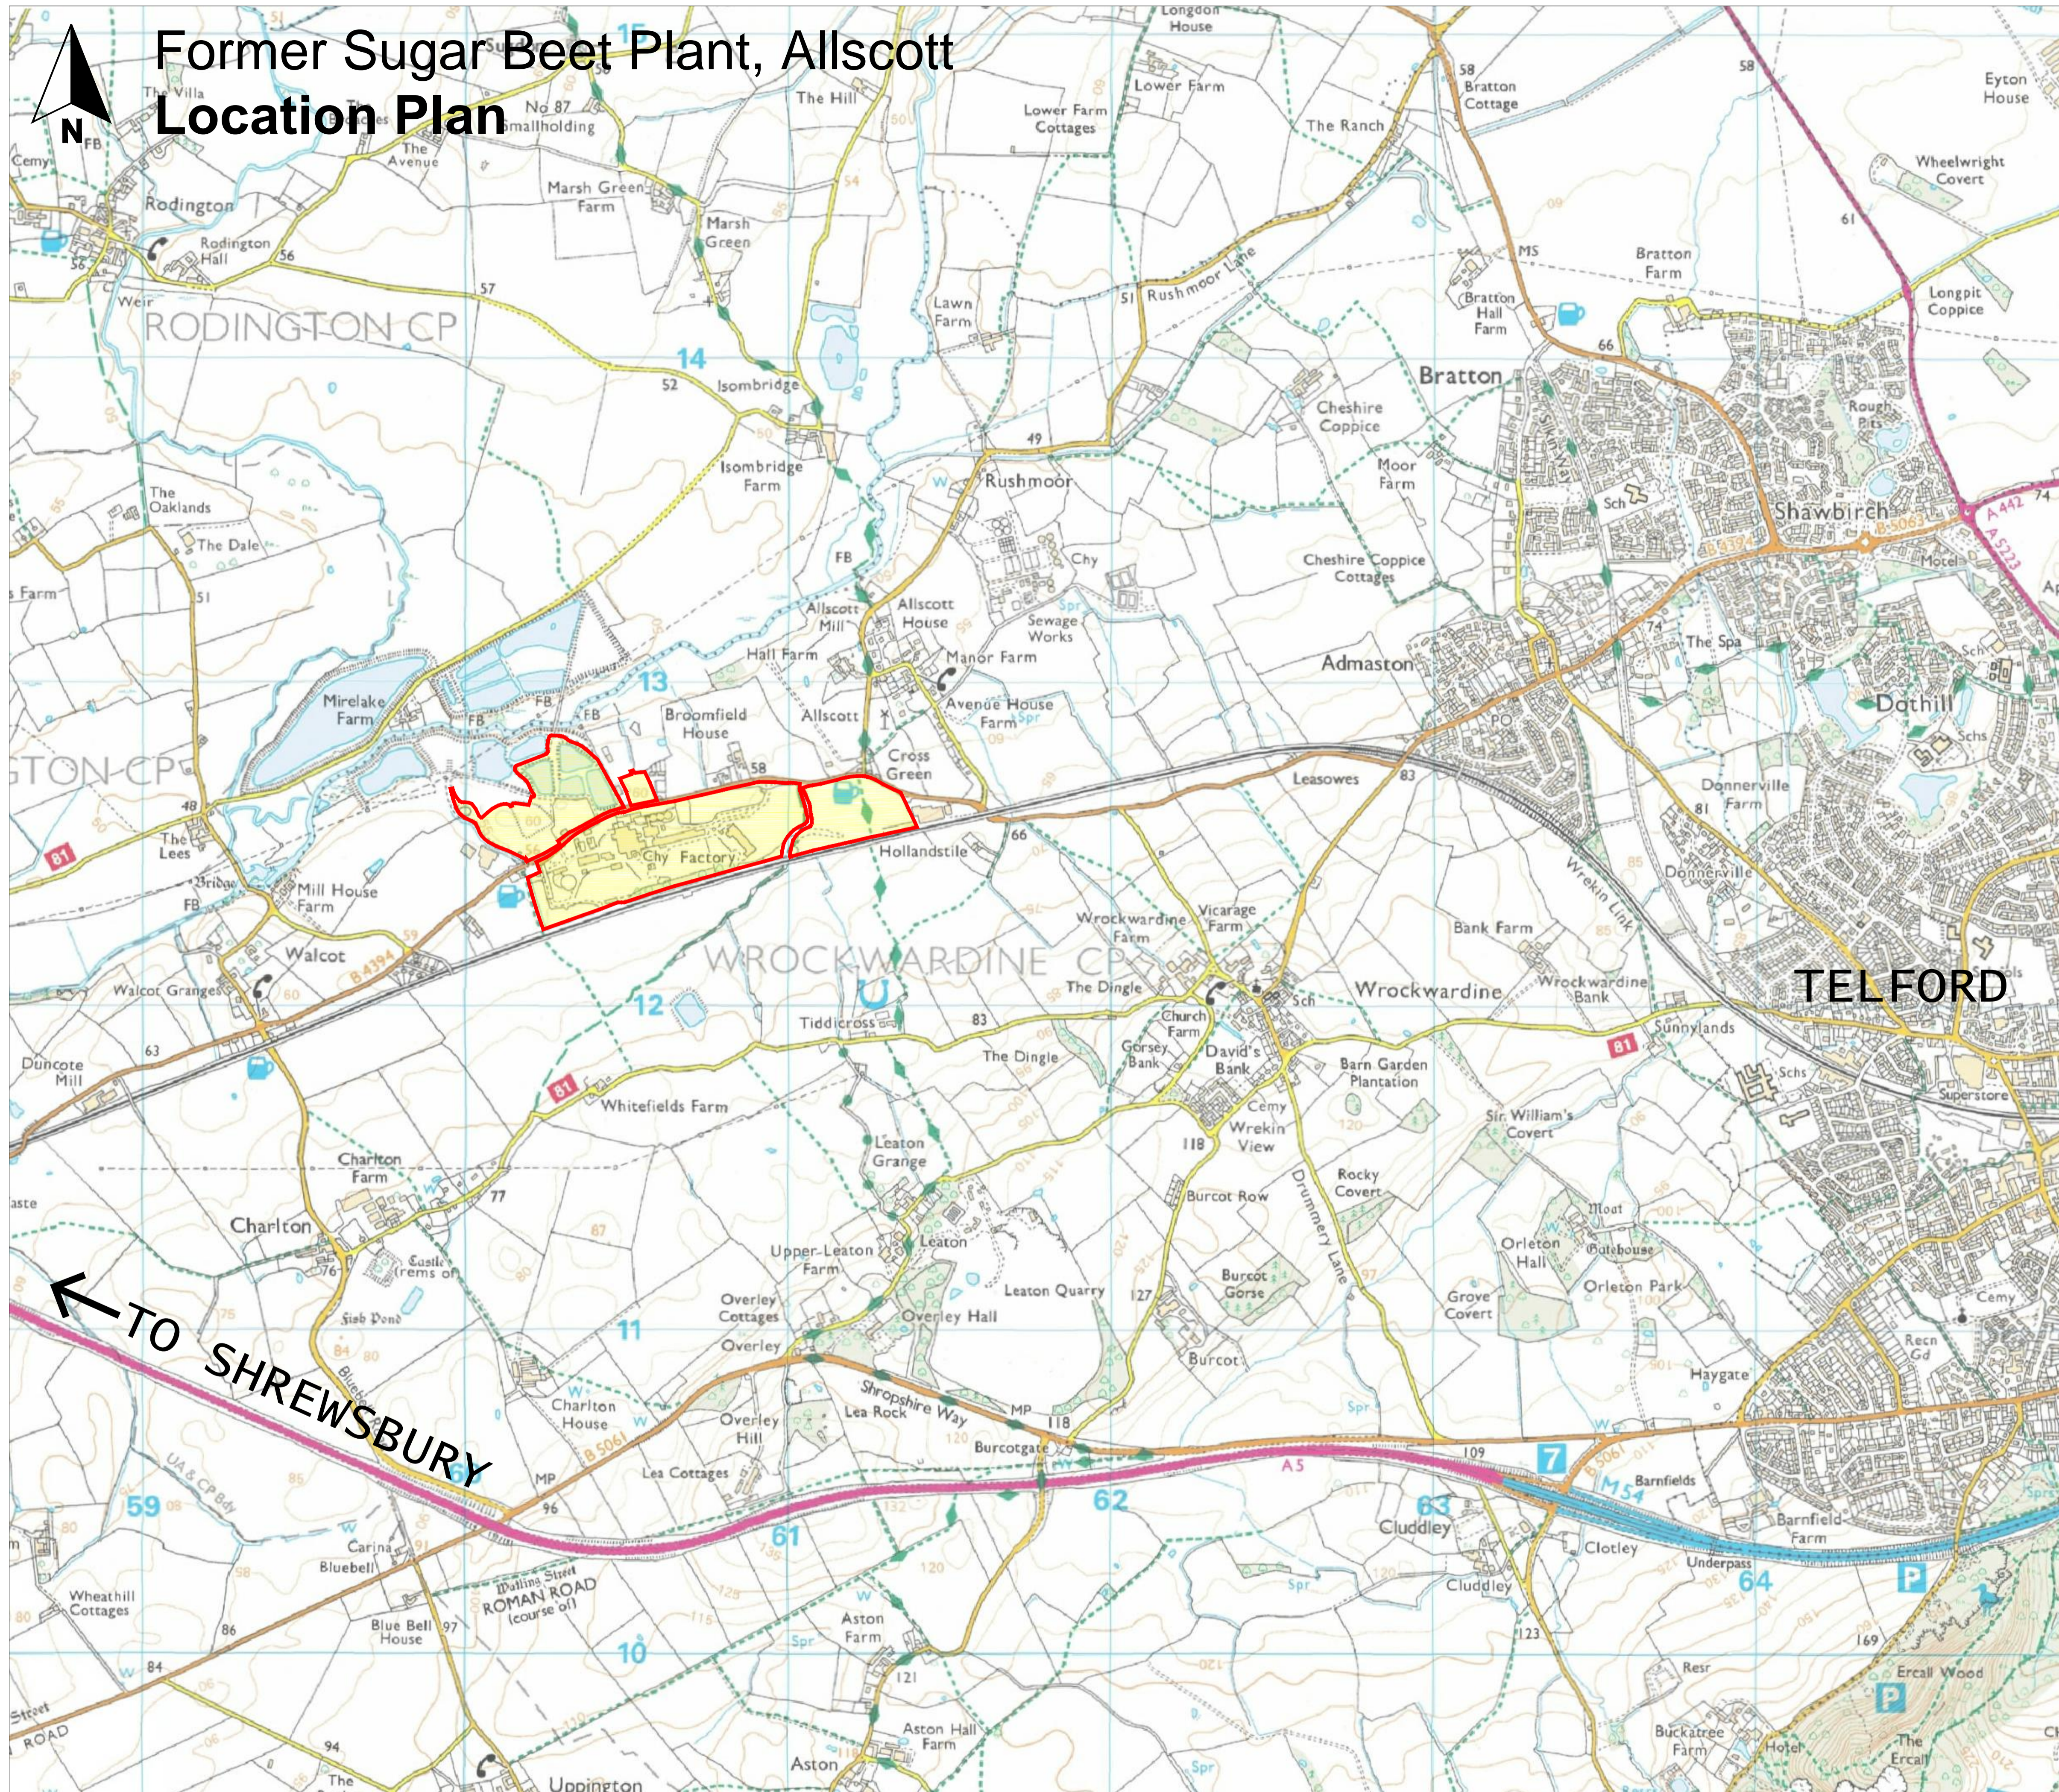

# Former Sugar Beet Plant, Allscott Location Plan

Key

 Site boundary

0 km  1 km  
Scale 1:10,000 @ A1

Former Sugar Beet Plant, Shawburch Road, Allscott

Location Plan

January 2014  
31577-S09a.dwg RattD