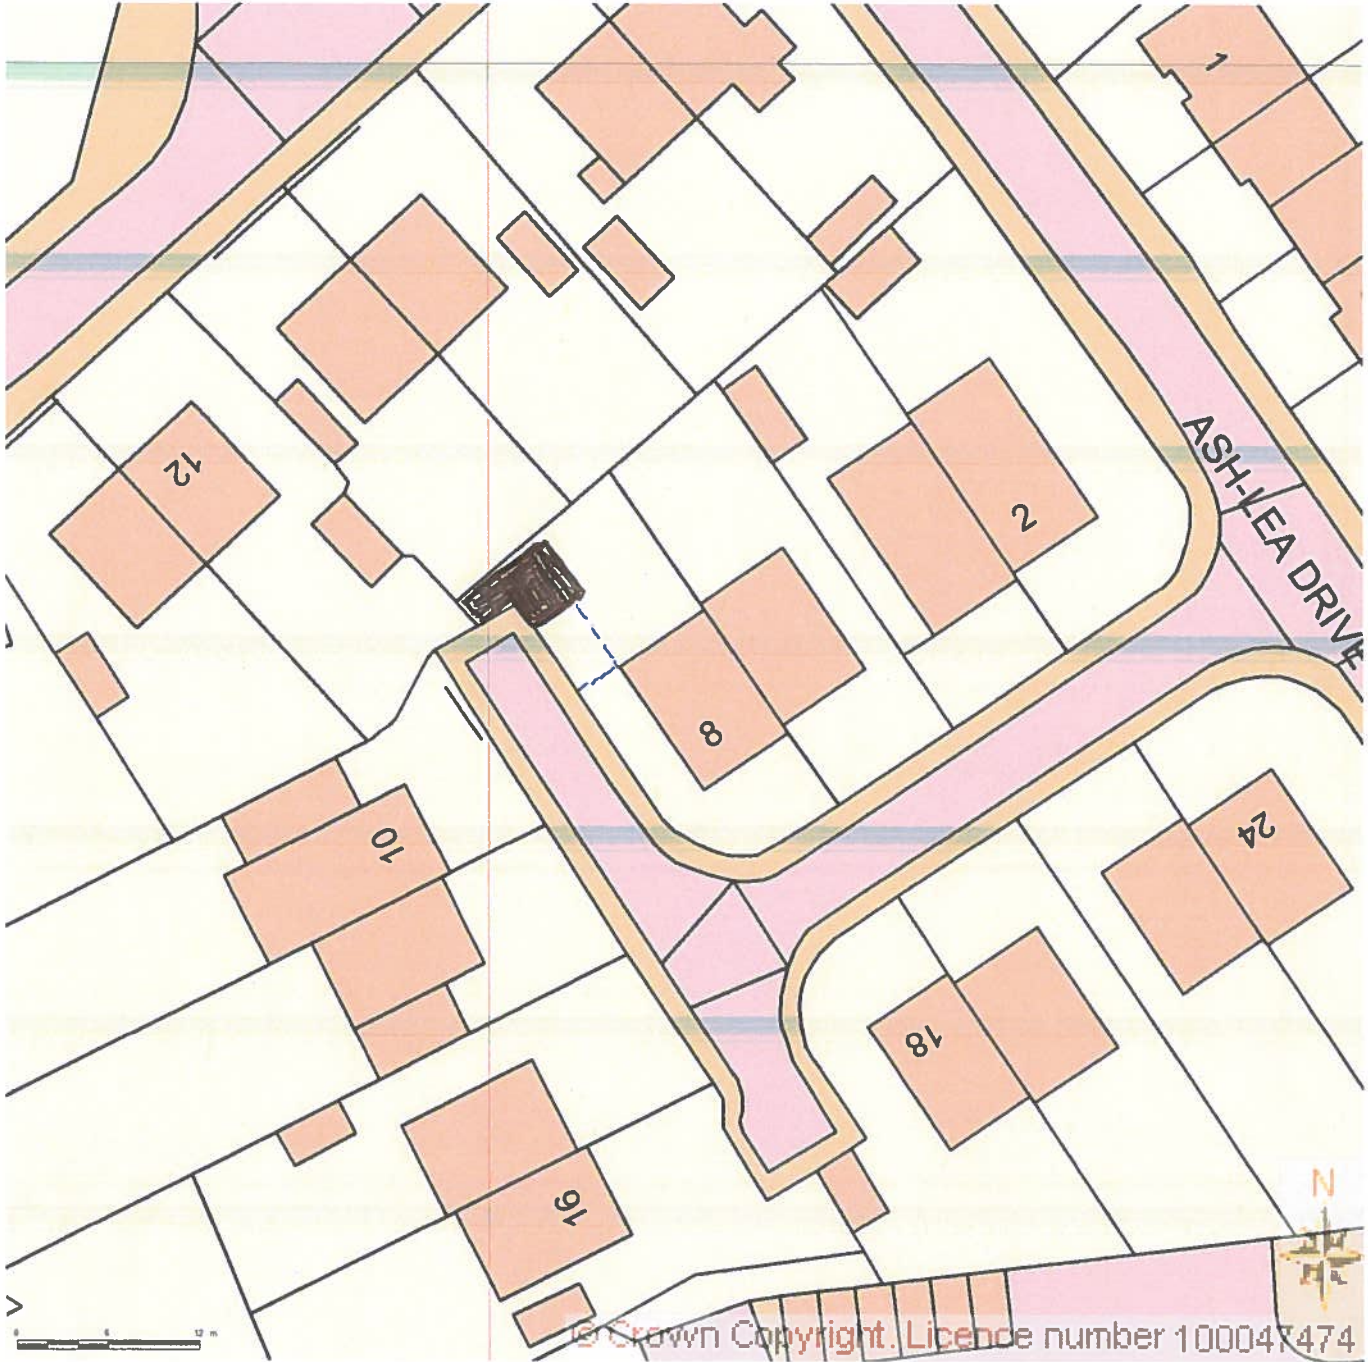

BLOCK/SITE PLAN
AREA 90m x 90m
SCALE 1:500 on A4
CENTRE COORDINATES: 370813, 312859

■ - PROPOSED BUILDING
--- DRIVE - 4.5m x 3.9m

Supplied by Streetwise Maps Ltd
www.streetwise.net
Licence No: 100047474
04/01/2016 10:56:15