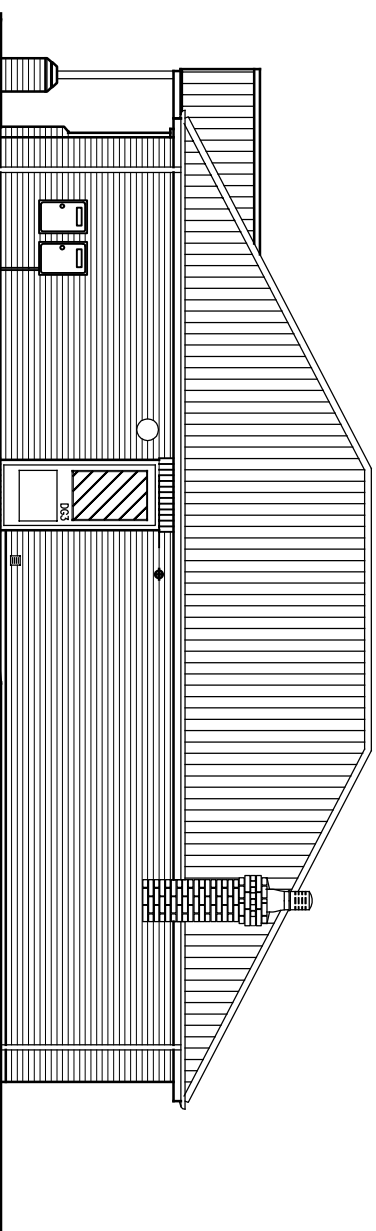

Front Elevation

Side Elevation

Rear Elevation

Side Elevation

REVISION	DATE	CHECK'D

**SHROPSHIRE
HOMES LTD**

THE OLD WORKHOUSE - CROSS HOUSES - SHREWSBURY - SHROPSHIRE - SY5 6JH
TELEPHONE: (01743) 761789 . FACSIMILE (01743) 761773

JOB Station Road, Newport
TITLE Whittington (RH) elevations

DWG No	DATE	SCALE	REVISION
ST-P-49	30/05/2013	1 : 100	
DRAWN	CHECKED		REVISION BY

Applies to:
Plots 45