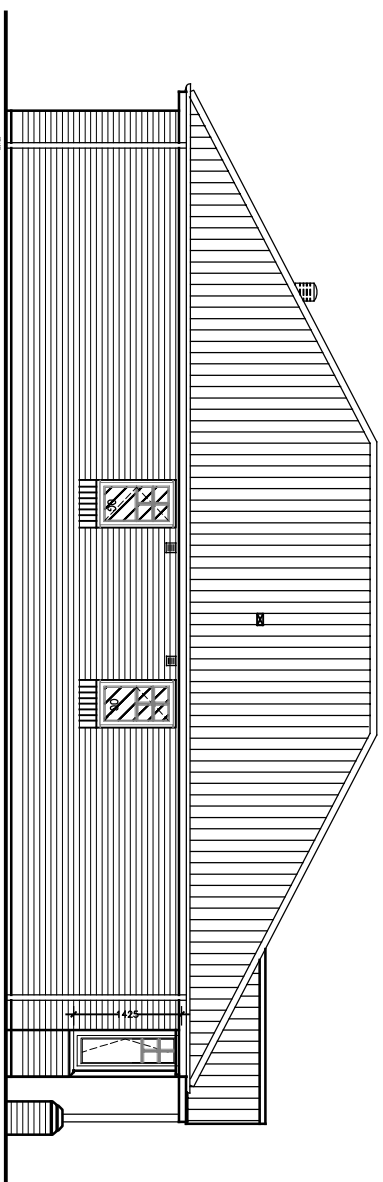

Front Elevation

Side Elevation

Rear Elevation

Side Elevation

REVISION	DATE	CHECK'D

**SHROPSHIRE
HOMES LTD**

THE OLD WORKHOUSE - CROSS HOUSES - SHREWSBURY - SHROPSHIRE - SY5 6JH
TELEPHONE: (01743) 761789 . FACSIMILE (01743) 761773

JOB Station Road, Newport
TITLE Whittington (RH) elevations

DWG No	DATE	SCALE	REVISION
ST-P-49	30/05/2013	1 : 100	
DRAWN	CHECKED		REVISION BY

Applies to:
Plots 45