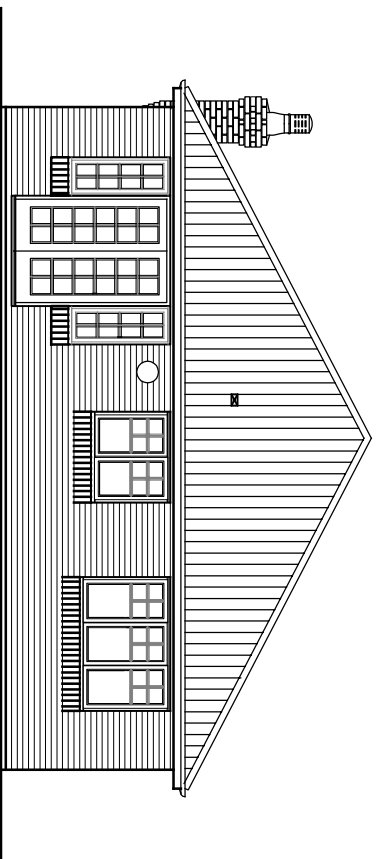

Front Elevation

Side Elevation

Rear Elevation

Side Elevation

REVISION	DATE	CHECK'D

**SHROPSHIRE
HOMES LTD**

THE OLD WORKHOUSE - CROSS HOUSES - SHREWSBURY - SHROPSHIRE - SY5 6JH
TELEPHONE: (01743) 761789 . FACSIMILE (01743) 761773

JOB Station Road, Newport
TITLE Whittington (RH) elevations

DWG No	DATE	SCALE	REVISION
ST-P-49	30/05/2013	1 : 100	
DRAWN	CHECKED		REVISION BY

Applies to:
Plots 45