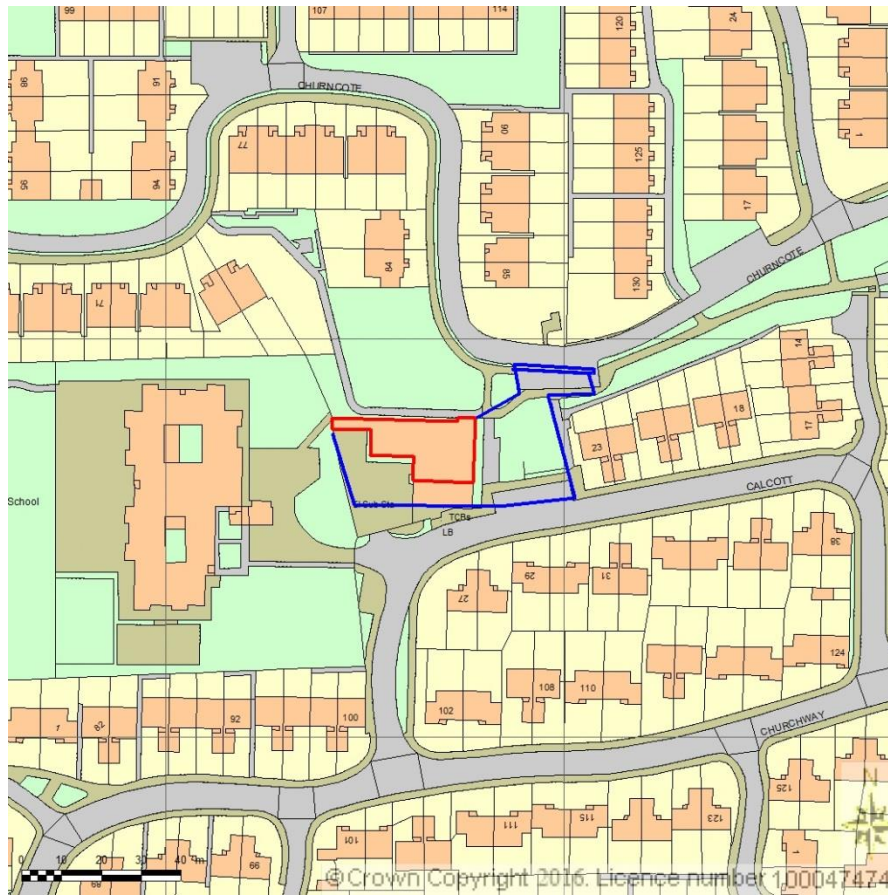

SITE LOCATION PLAN
AREA 5 HA
SCALE 1:2500 on A4
CENTRE COORDINATES: 370972, 306772

Supplied by Streetwise Maps Ltd
www.streetwise.net
Licence No: 100047474
11/07/2016 15:44:05