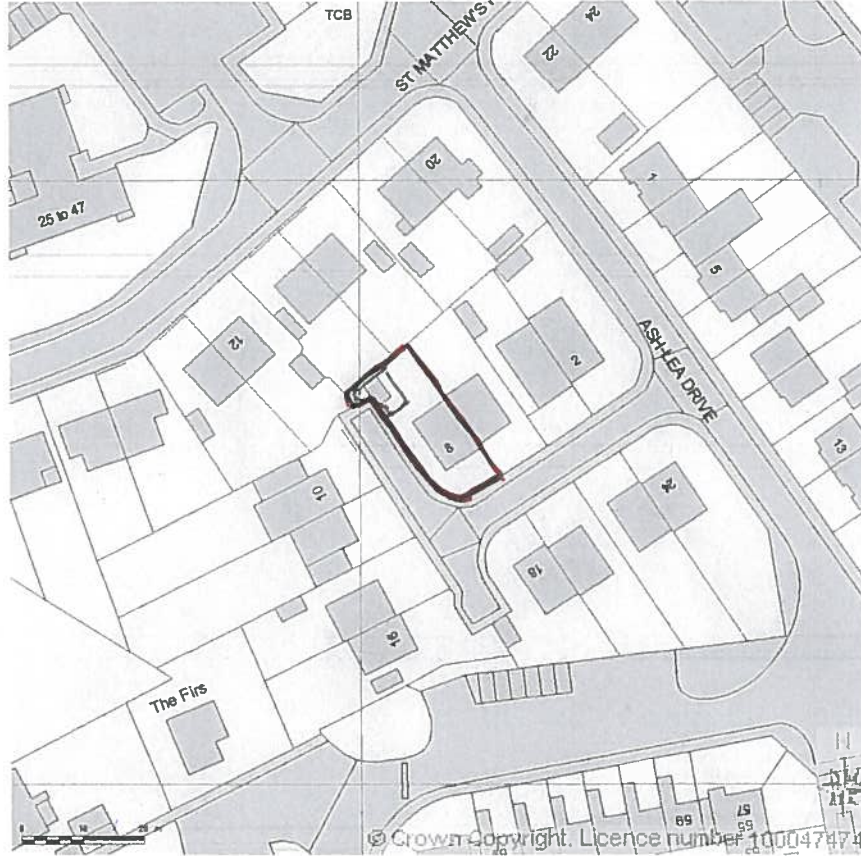

**SITE LOCATION PLAN  
AREA 2 HA  
SCALE 1:1250 on A4  
CENTRE COORDINATES: 370813, 312859**

Supplied by Streetwise Maps Ltd  
[www.streetwise.net](http://www.streetwise.net)  
Licence No: 100047474  
04/01/2016 10:57