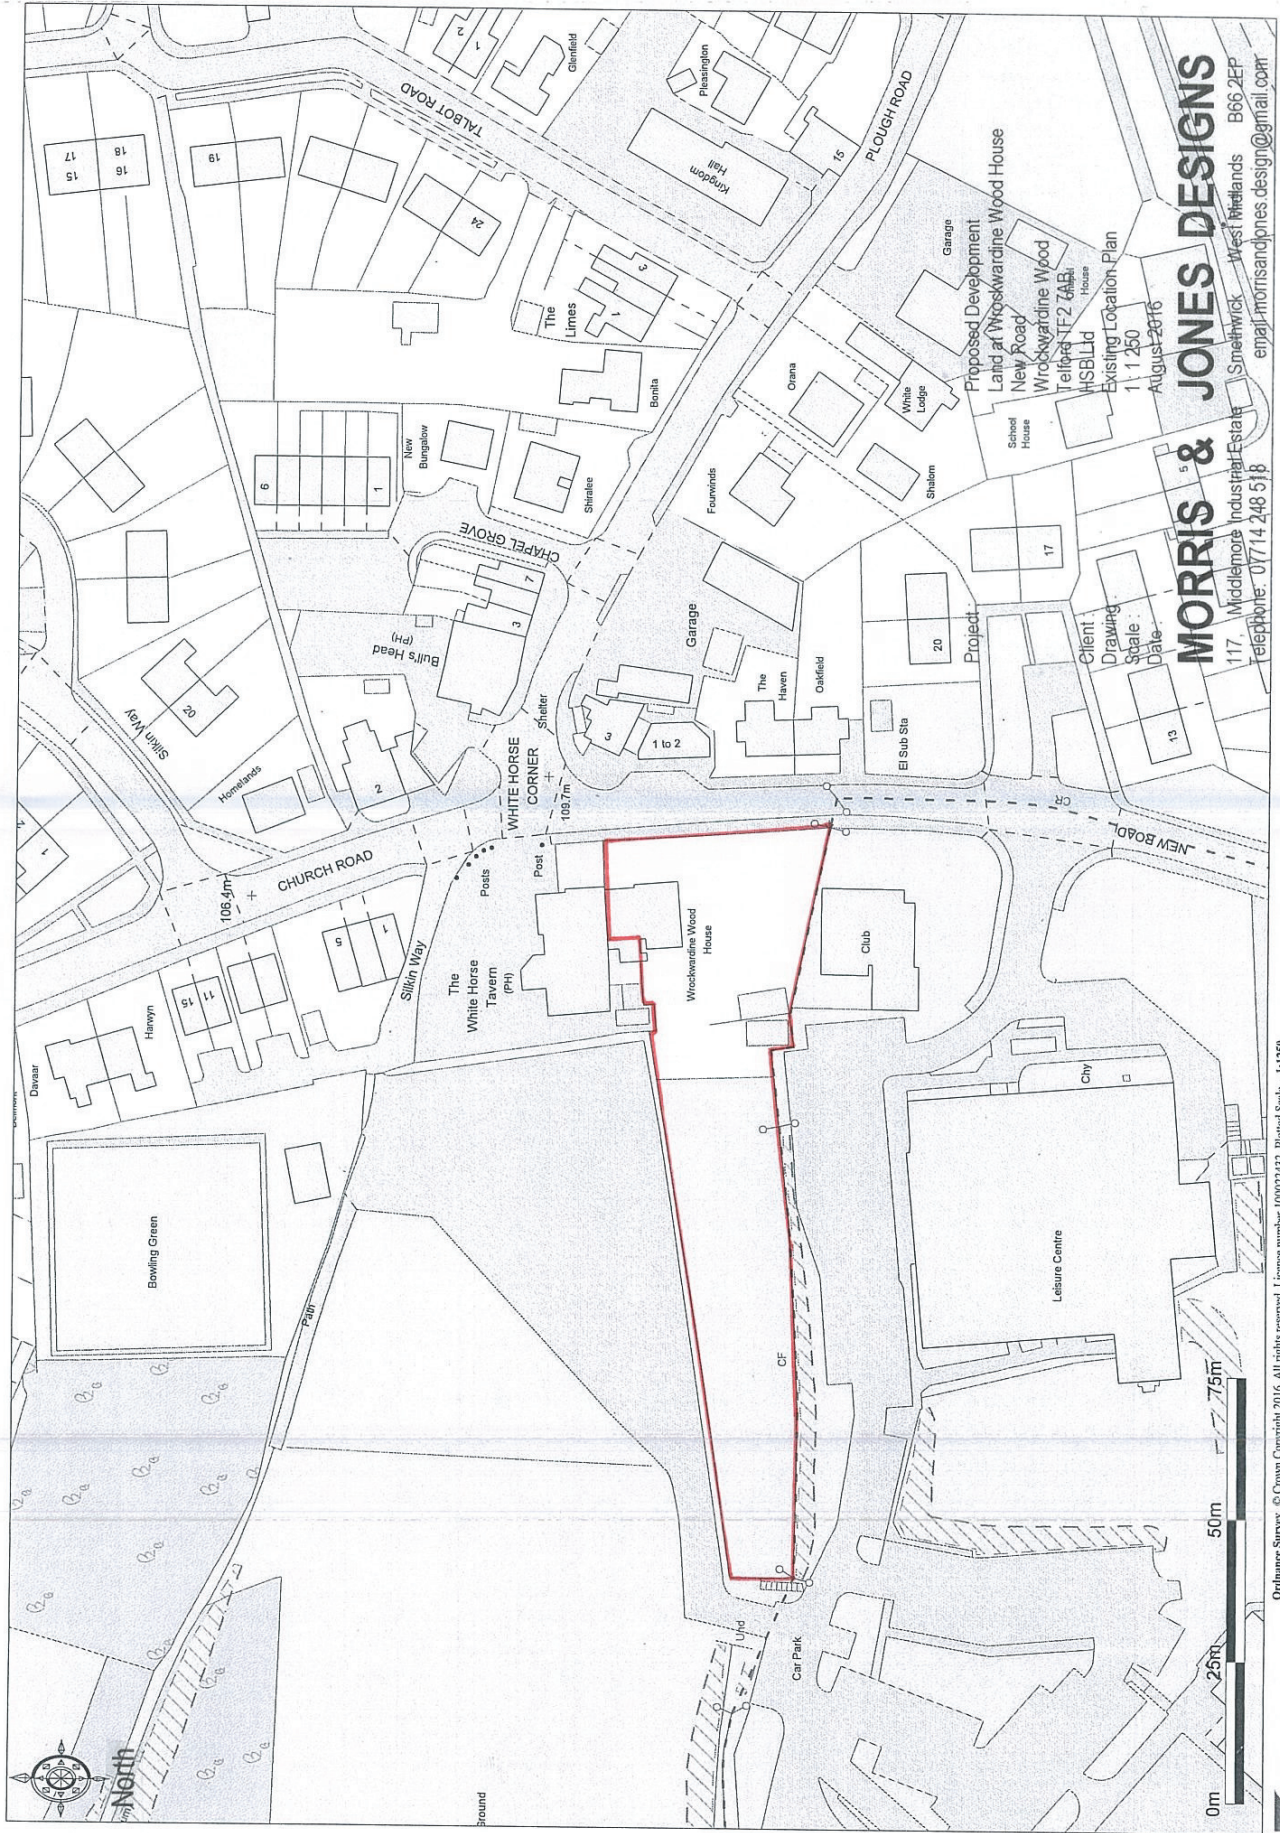

Location plan

**MORRIS & JONES DESIGNS**  
 117, Middlemore Industrial Estate  
 Smethwick West Midlands B66 2EP  
 telephone: 07714 248 518  
 email: morrisandjonesdesign@gmail.com

Ordnance Survey © Crown Copyright 2016. All rights reserved. Licence number 10002432. Printed Scale - 1:1250