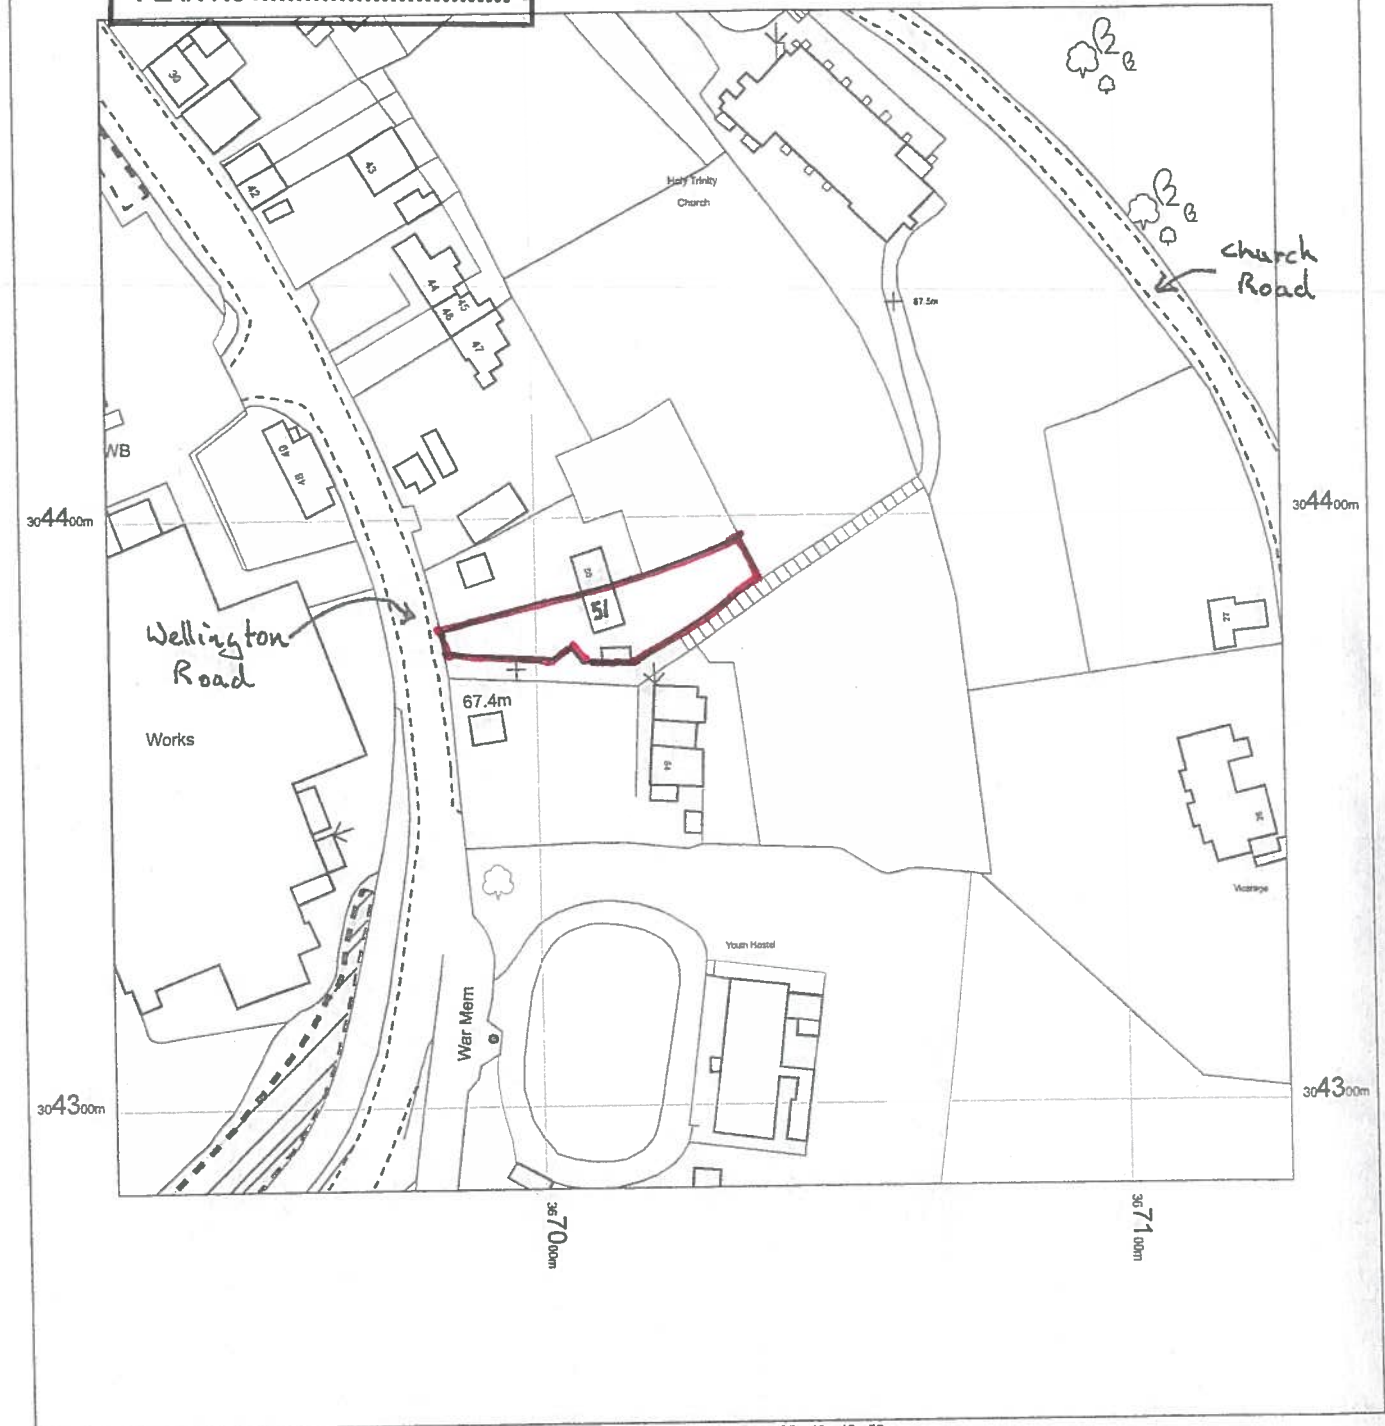

1/3

# Location Plan for 51 Wellington Road

TELFORD & WREKIN COUNCIL  
 BUILDING CONTROL  
 RECEIVED  
 2 8 NOV 2016  
 PLAN No .....

TELFORD & WREKIN COUNCIL  
 BUILDING CONTROL  
 RECEIVED  
 2 8 NOV 2016  
 PLAN No .....

Prepared by  
 S.A. Ltd  
 Coalbrookdale  
 Telford.

OS MasterMap 1250/2500/10000 scale  
 18 November 2016, ID: BLJT-00577544  
 www.planningapplicationmaps.co.uk  
 1:1250 scale print at A4, Centre: 367028 E, 304388 N  
 ©Crown Copyright and database rights 2016 OS  
 100019980