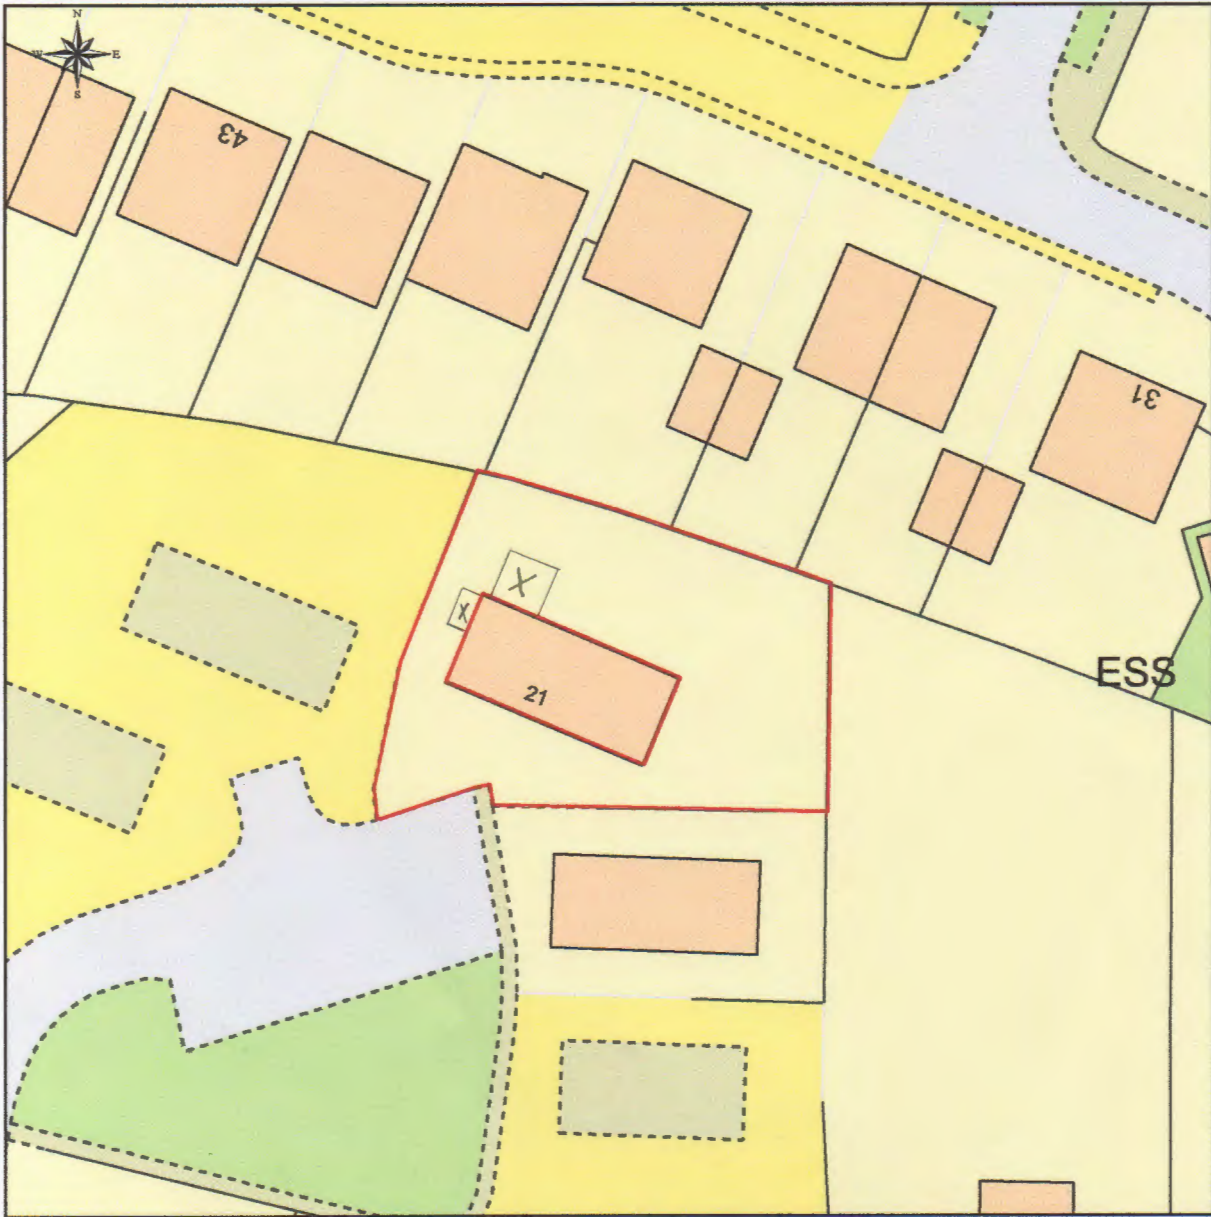

# Block Plan of 21 Kings Head Home Park, NEWPORT, TF10 7LG

This Plan includes the following Licensed Data: OS MasterMap Colour PDF Site Plan/Block Plan by the Ordnance Survey National Geographic Database and incorporating surveyed revision available at the date of production. Reproduction in whole or in part is prohibited without the prior permission of Ordnance Survey. The representation of a road, track or path is no evidence of a right of way. The representation of features, as lines is no evidence of a property boundary. © Crown copyright and database rights, 2017. Ordnance Survey 0100031673

0m 5m 10m 15m 20m 25m 30m 35m 40m

Scale: 1:500, paper size: A4

ashwoodoffice interiors  
100% OFFICE REDESIGNERS

plans ahead by emapsite