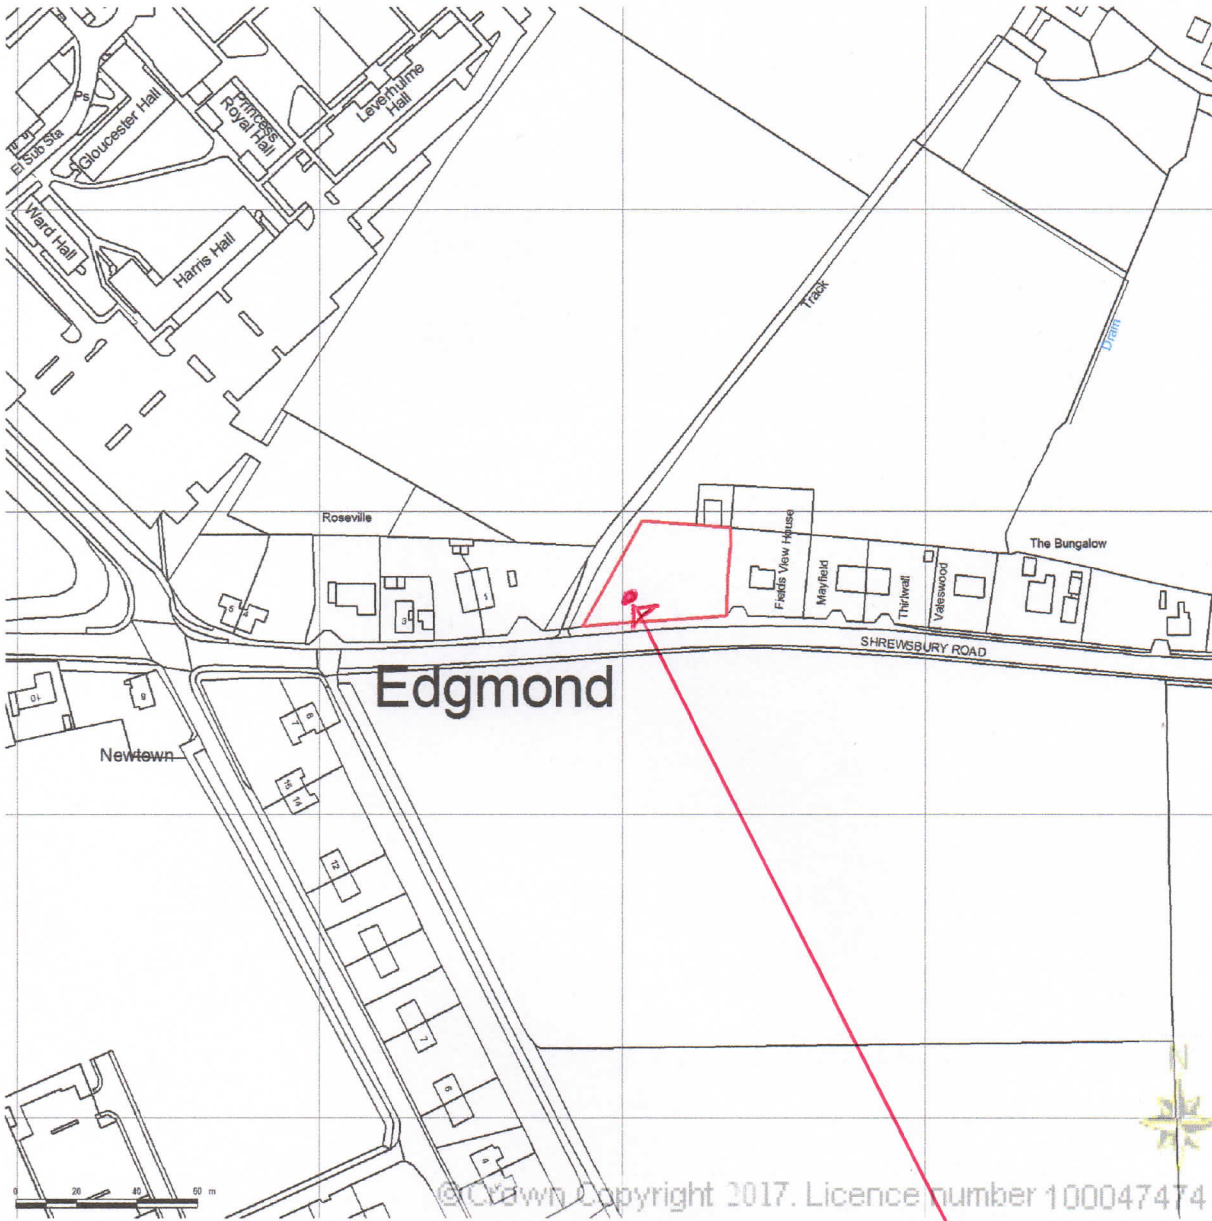

SITE LOCATION PLAN
AREA 16 HA
SCALE 1:2500 on A4
CENTRE COORDINATES: 371596, 320167

Proposed new dwelling on land between
1-2 Newtown and 66 Shrewsbury Road
Edgmond Telford TF108HX

APPROXIMATE
TREE
POSITION