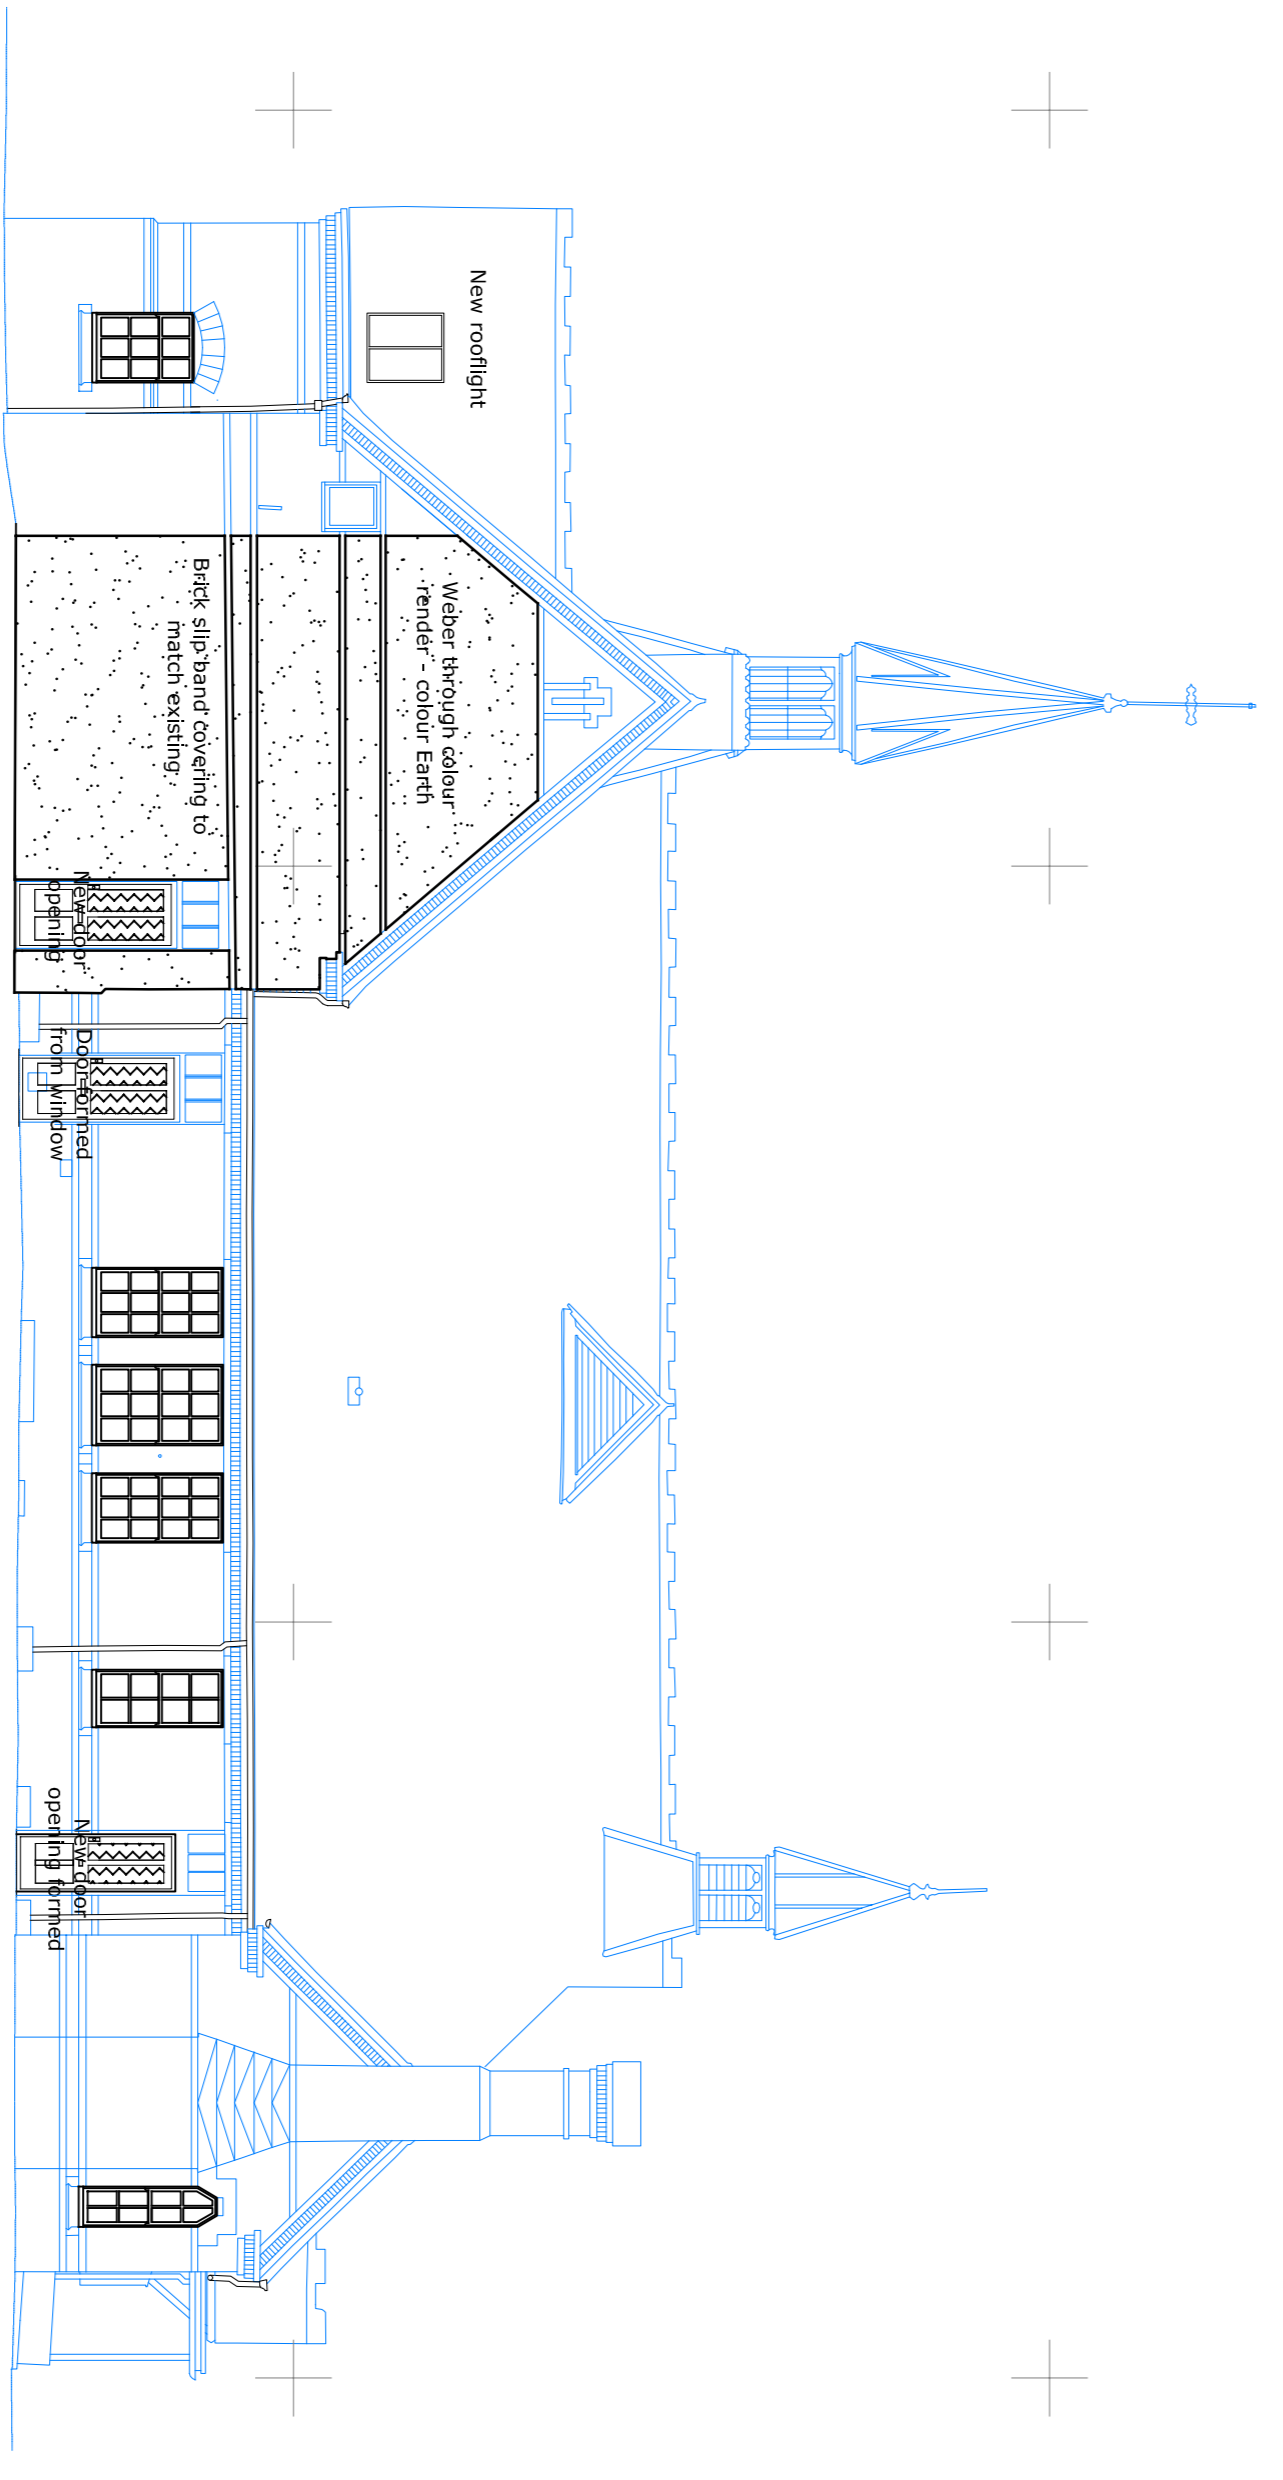

Datum 100.00m

Elevation 7

Datum 100.00m

Elevation 8

A
Rooflight added to Elevation 8 and window directly below amended.

REVISION	DATE	BY
A	Feb. 16	Rev. 07

SHROPSHIRE HOMES LTD

THE OLD WORKHOUSE - CROSS HOUSES - SHROPSHIRE - SHROPSHIRE - S15 6JH
 TALENTORNE, (01743) 701799 . KINGSNILL, (01743) 701779
 JOB The Beeches, Ironbridge
 TITLE Elevations 7 & 8

DWG No. 1-B-P-303X DATE Feb. 16 SCALE 1/100 @ A1
 DRAWN CHECKED REVISION A