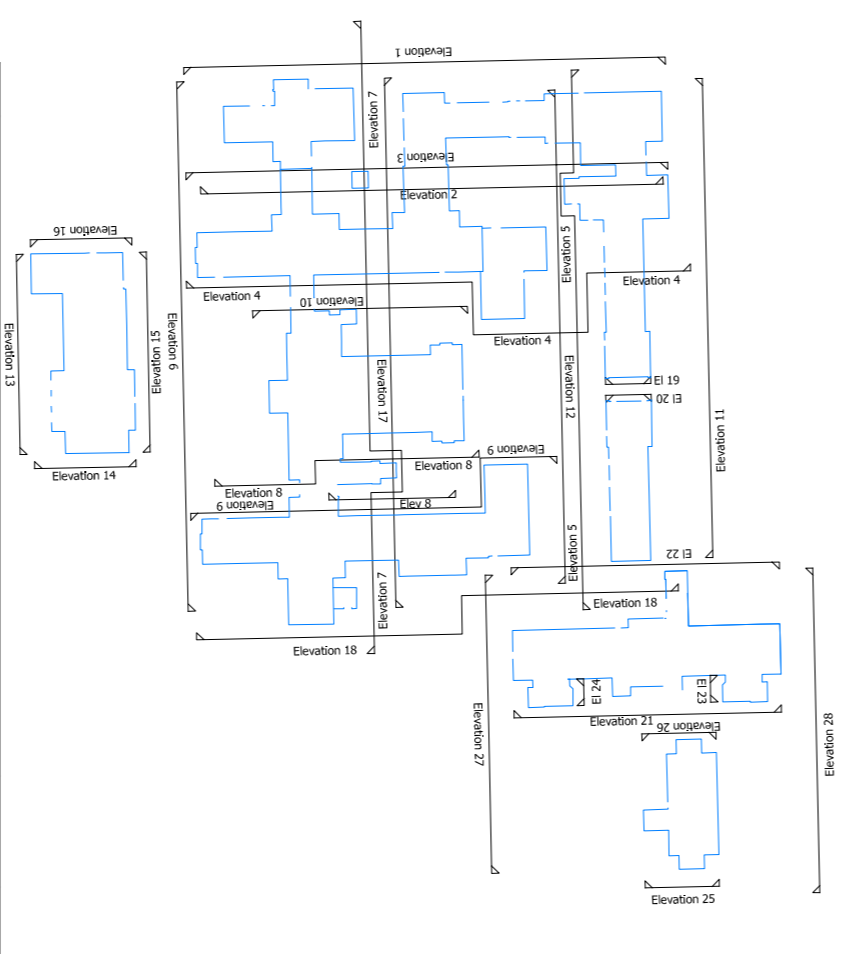

Datum 100.00m

Elevation 7

Datum 100.00m

Elevation 8

A
Rooflight added to Elevation 8 and window directly below amended.

REVISION	DATE	BY
A	Feb. 16	Rev. 07

SHROPSHIRE HOMES LTD

THE OLD WORKHOUSE - CROSS HOUSES - SHROPSHIRE - SHROPSHIRE - S15 6JH
 TALENTORNE, (01743) 701799 . KINGSNILL, (01743) 701779
 JOB The Beeches, Ironbridge
 TITLE Elevations 7 & 8

DWG No. 1-B-P-303X DATE Feb. 16 SCALE 1/100 @ A1
 DRAWN CHECKED REVISION A