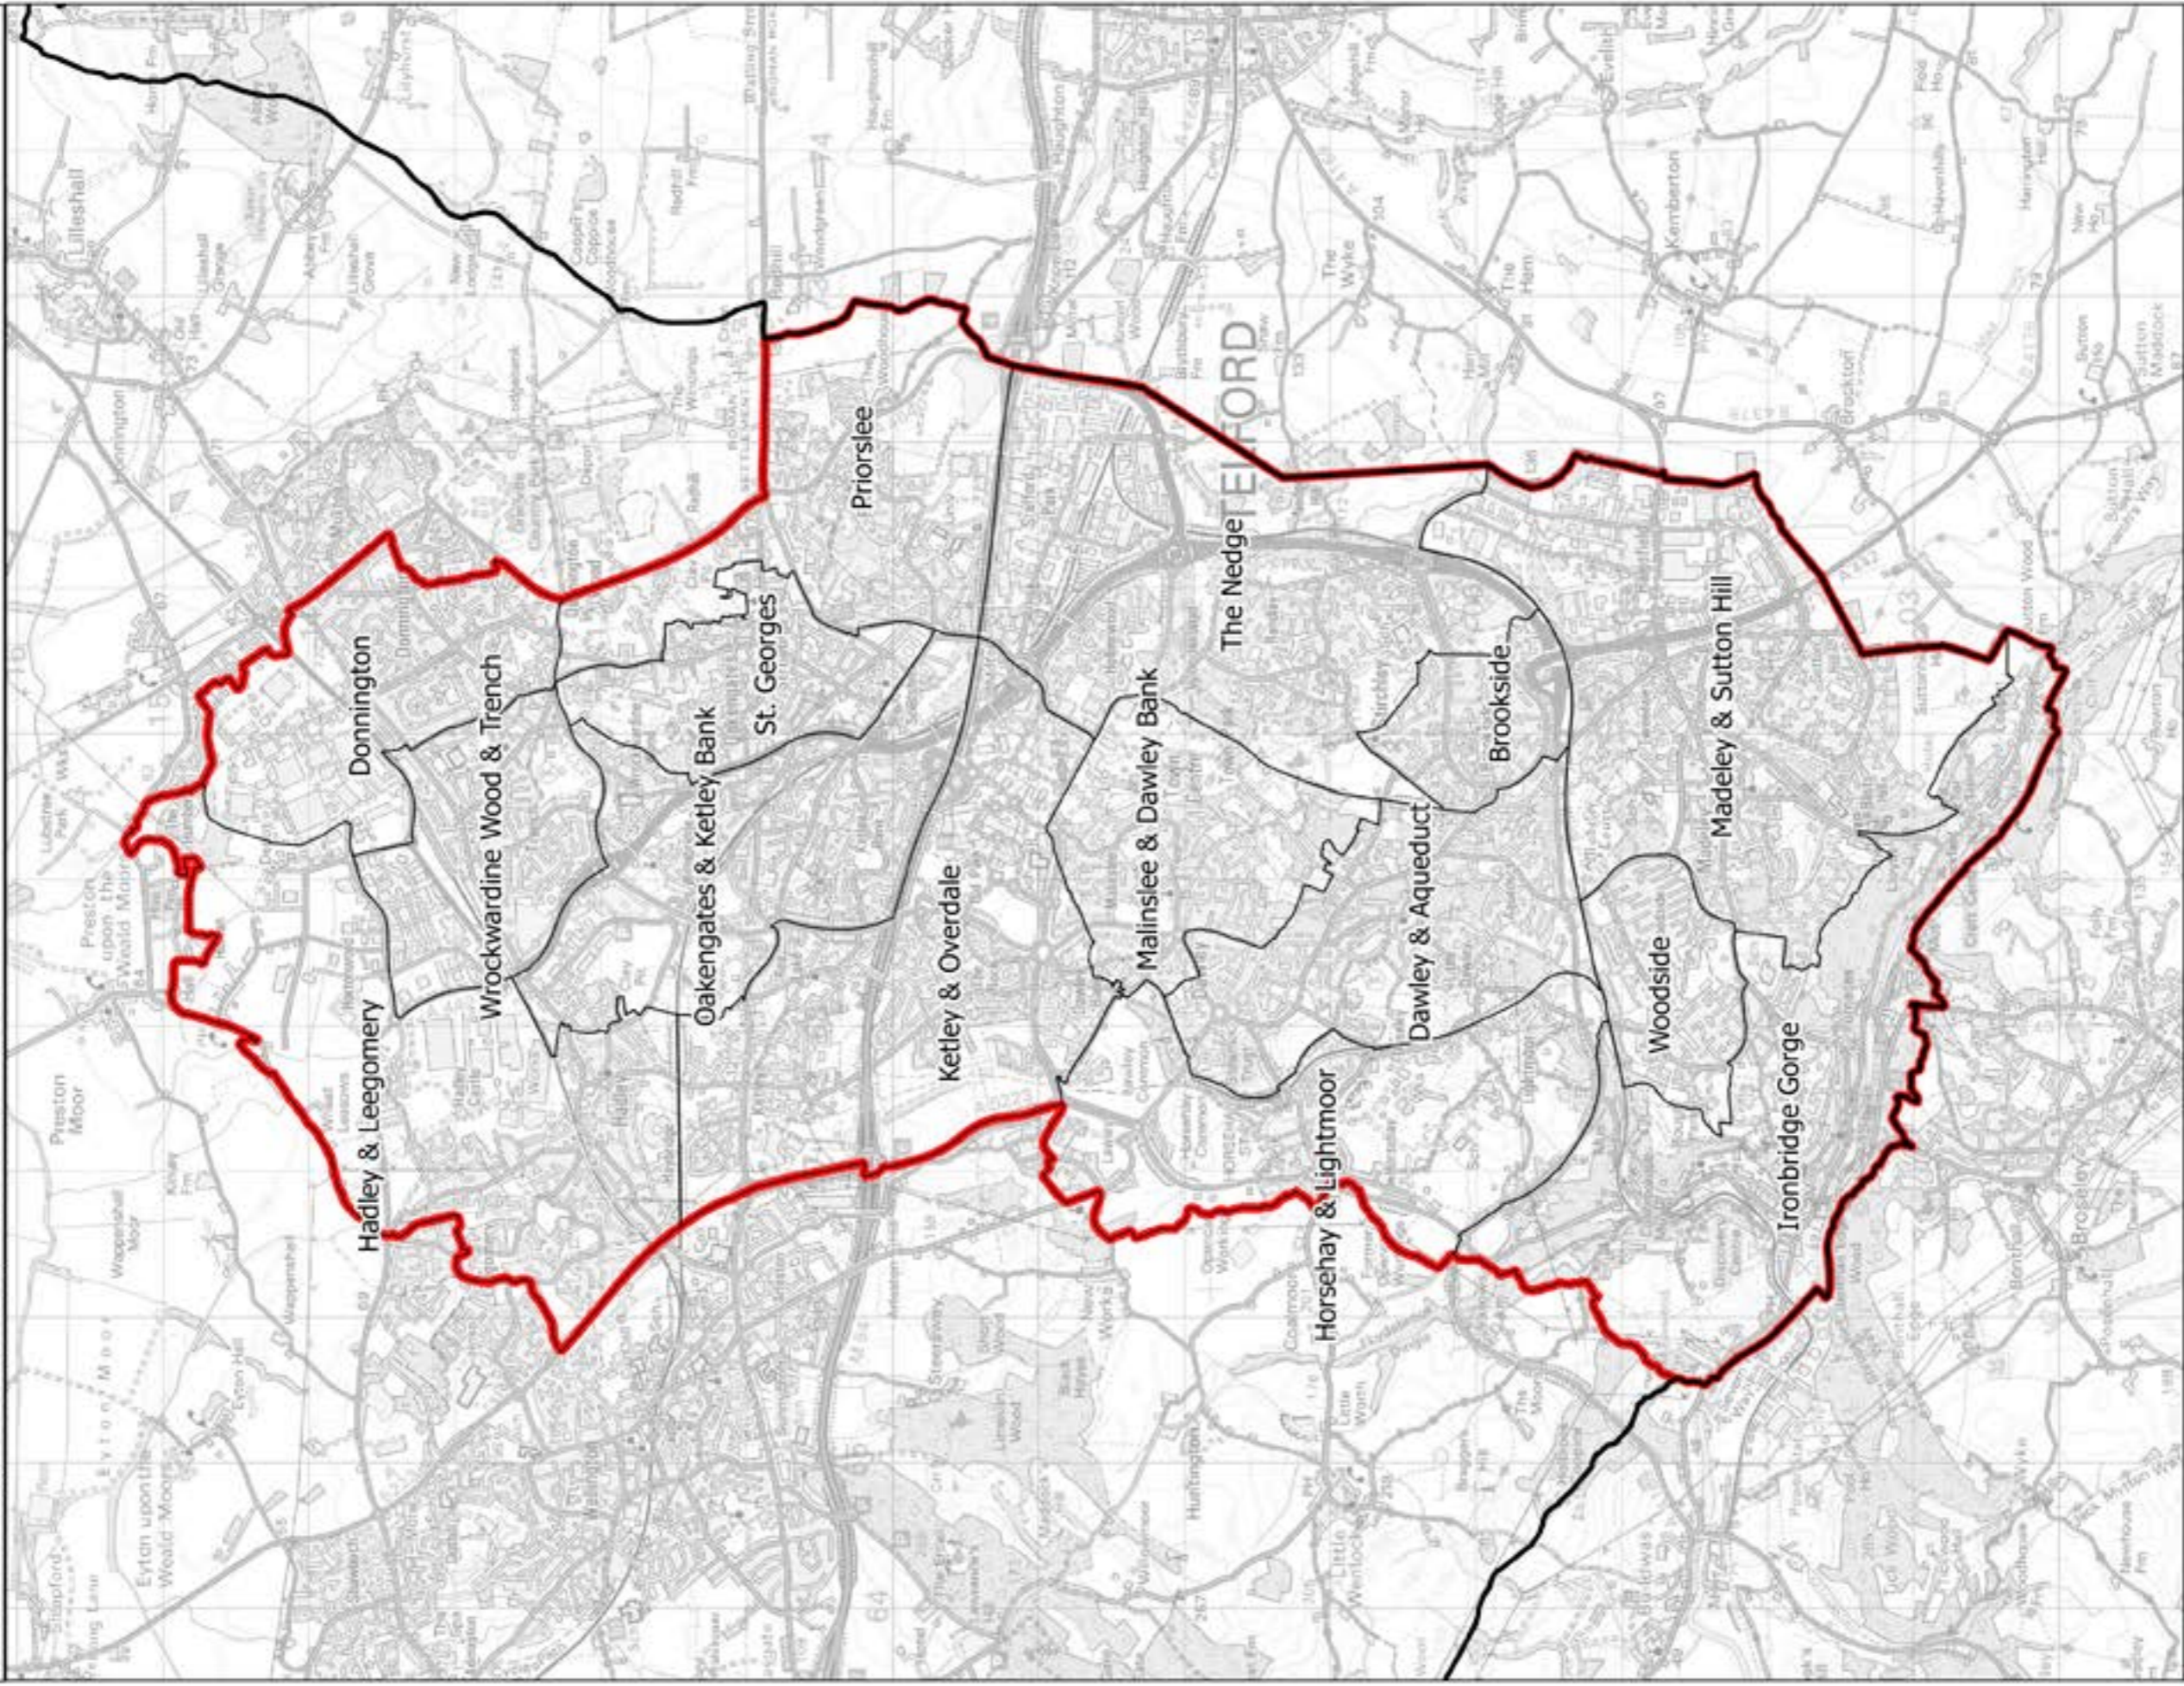

Boundary Commission for England - Initial Proposals for the West Midlands Region
Telford Borough Constituency - Electorate 76,556

— Constituency — Local authorities — Wards

This map is reproduced from Ordnance Survey material with the permission of Ordnance Survey on behalf of the controller of Her Majesty's Stationery Office (C) Crown Copyright 2016. All rights reserved. Unauthorised reproduction infringes Crown copyright and may lead to prosecution or civil proceedings. Boundary Commission for England 100018098, 2016.