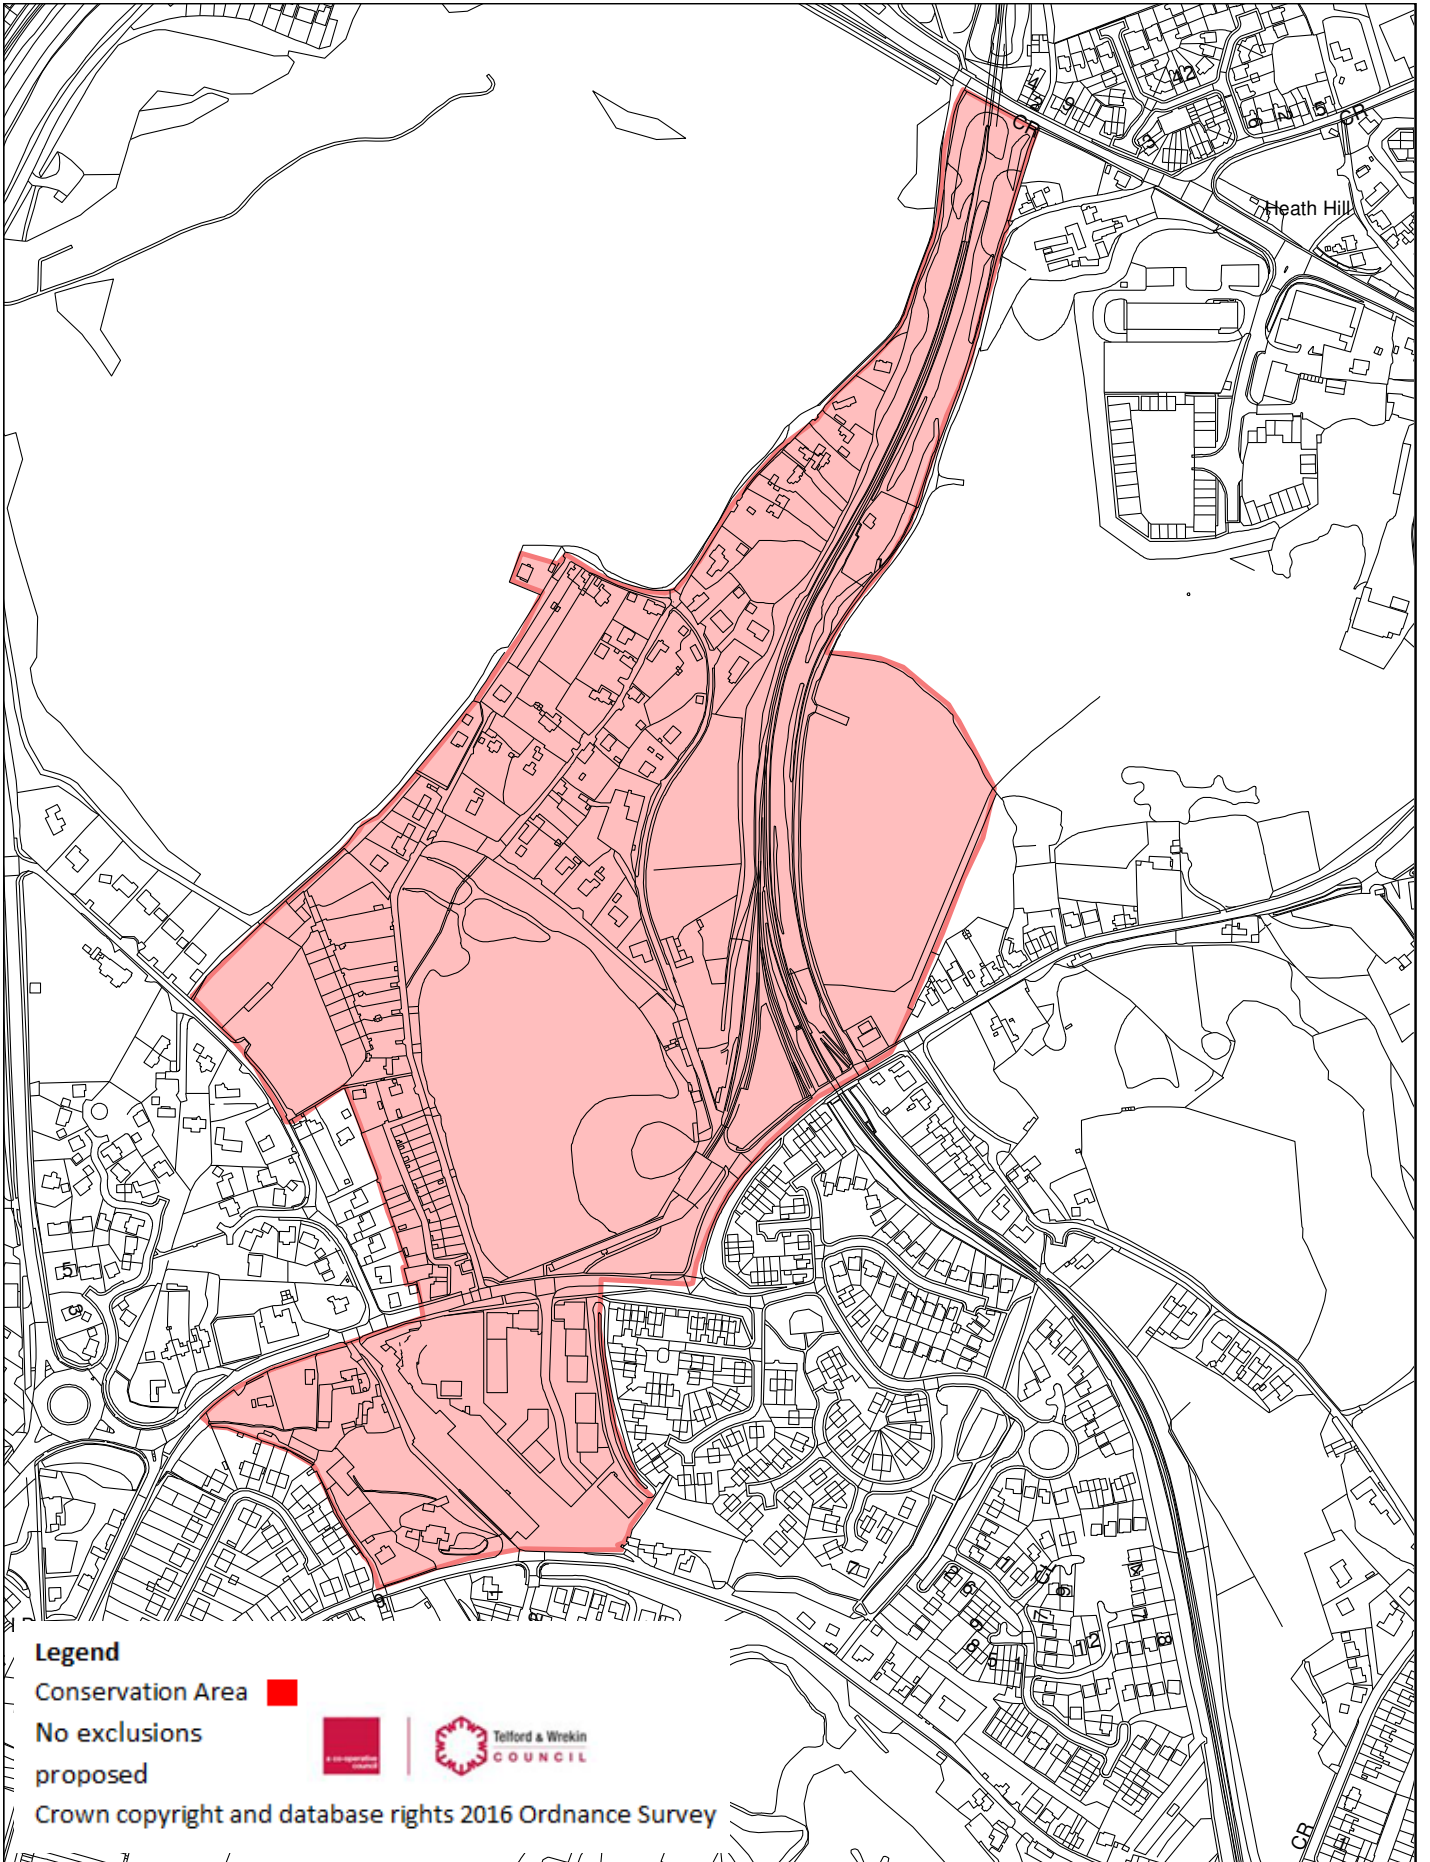

Horsehay Conservation Area

Legend

Conservation Area 

No exclusions
proposed

Telford & Wrekin
COUNCIL

Crown copyright and database rights 2016 Ordnance Survey