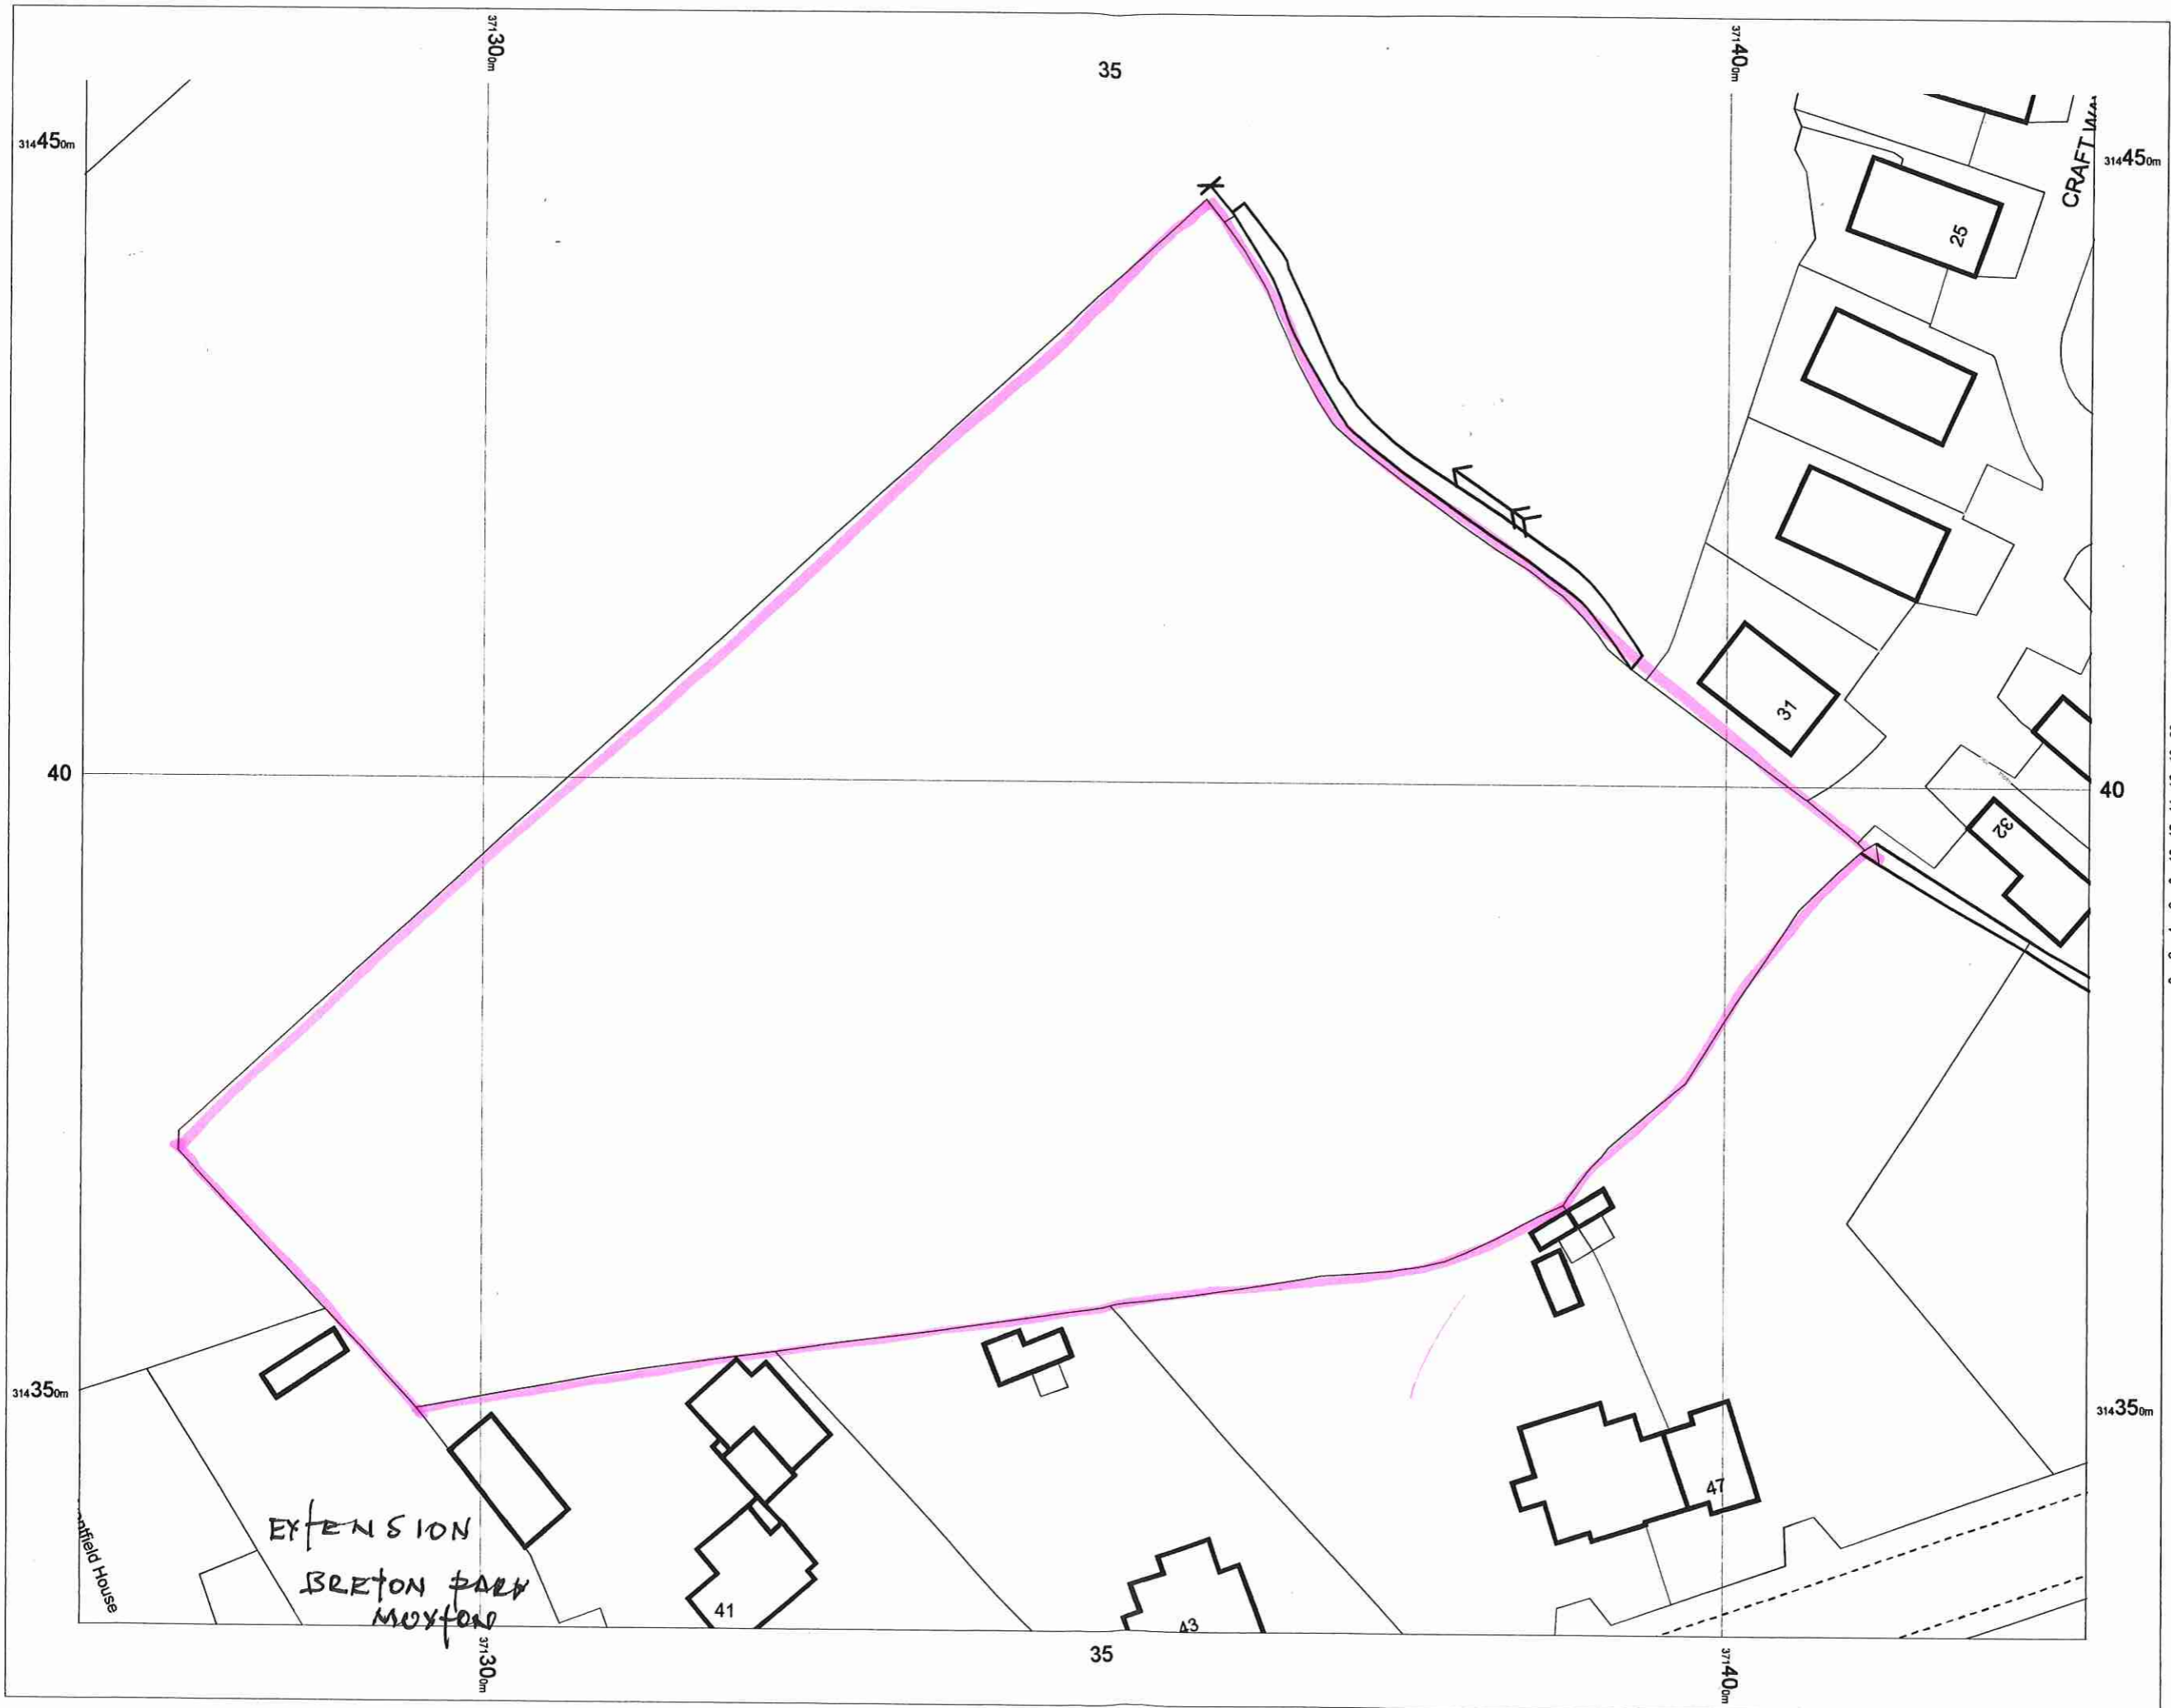

O.S.MASTERMAP - 1:500 SCALE

LAND AT WELLINGTON ROAD  
MUXTON  
TELFORD

OS MasterMap 1250/2500/100  
SCI  
16 February 2017, 1  
CM-006003  
www.centremapslive.co.

1:500 scale print at A3, Cent  
371348 E, 314394

©Crown Copyright and databa  
rights 2016 OS 1000199

**The Map Sho**  
Upton upon Severn  
www.themapshop.co.uk

TEL: 01684 593146  
FAX: 01684 594559  
themapshop@btinternet.com