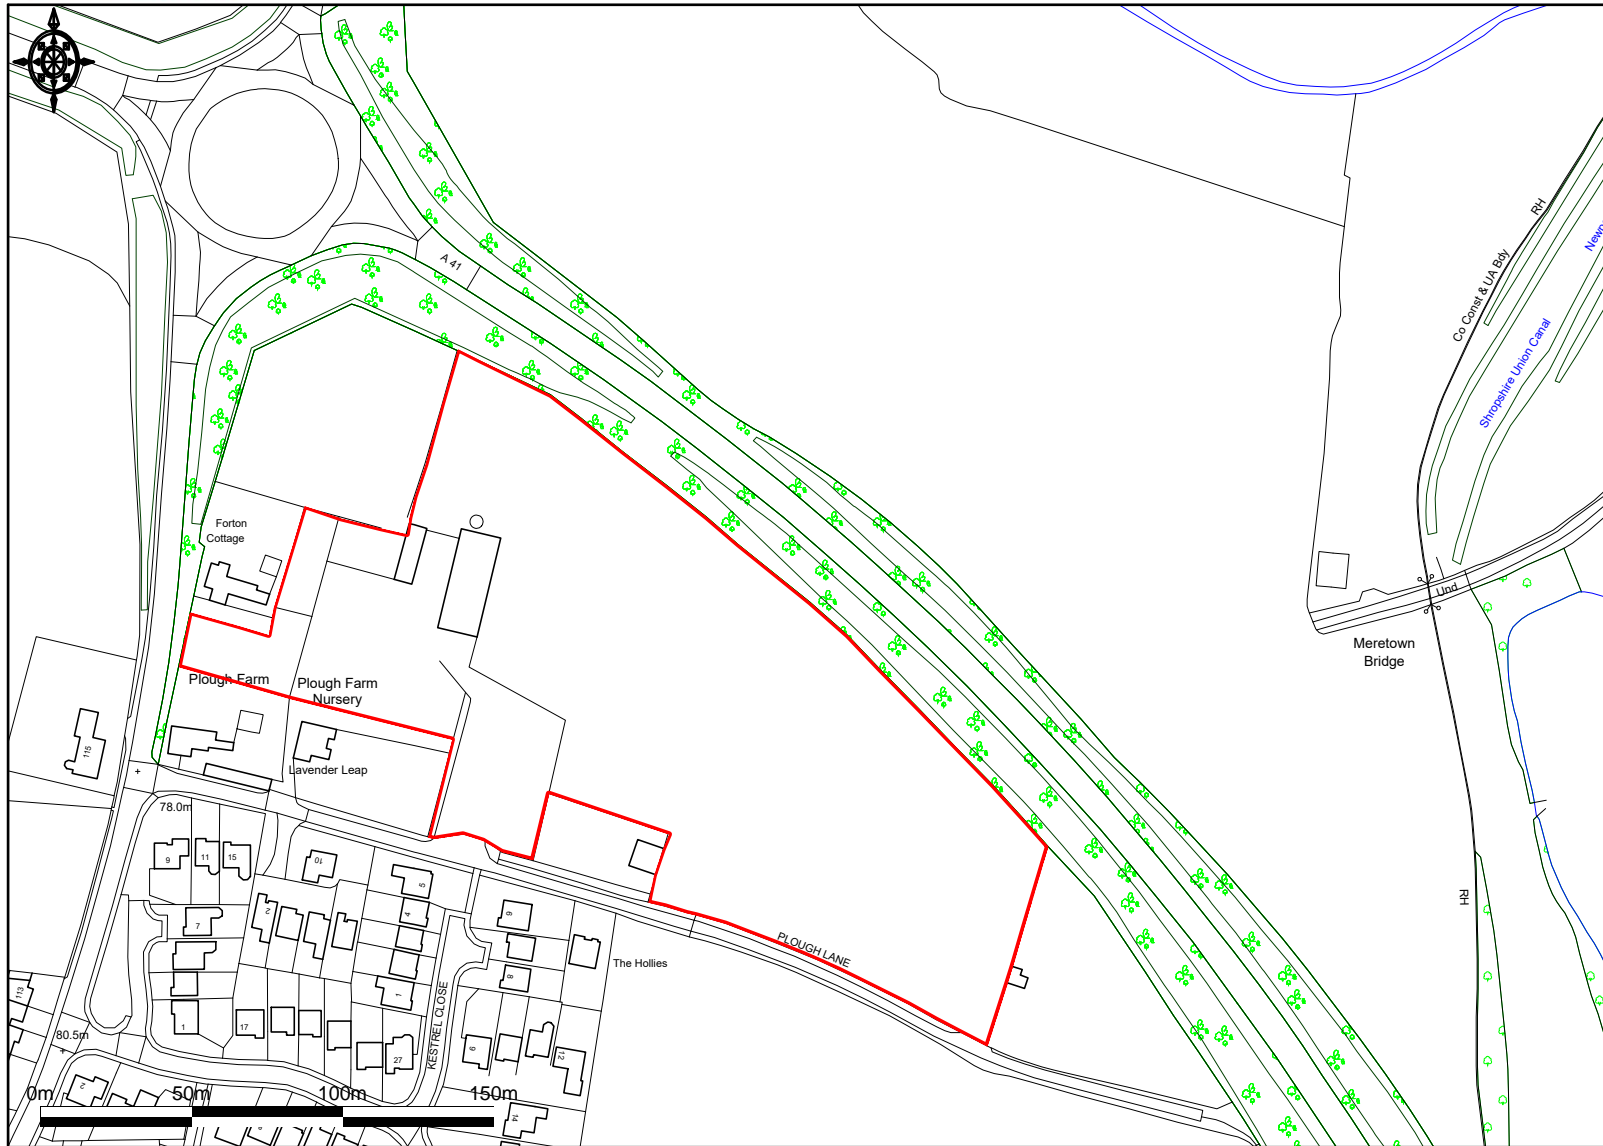

Plough Farm, Plough Lane, Newport, Shropshire TF10 8BS

Ordnance Survey © Crown Copyright 2016. All rights reserved. Licence number 100022432. Plotted Scale - 1:2500

Drawing 4613.99 Location Plan : Scale 1:2500@A4 : November 2016