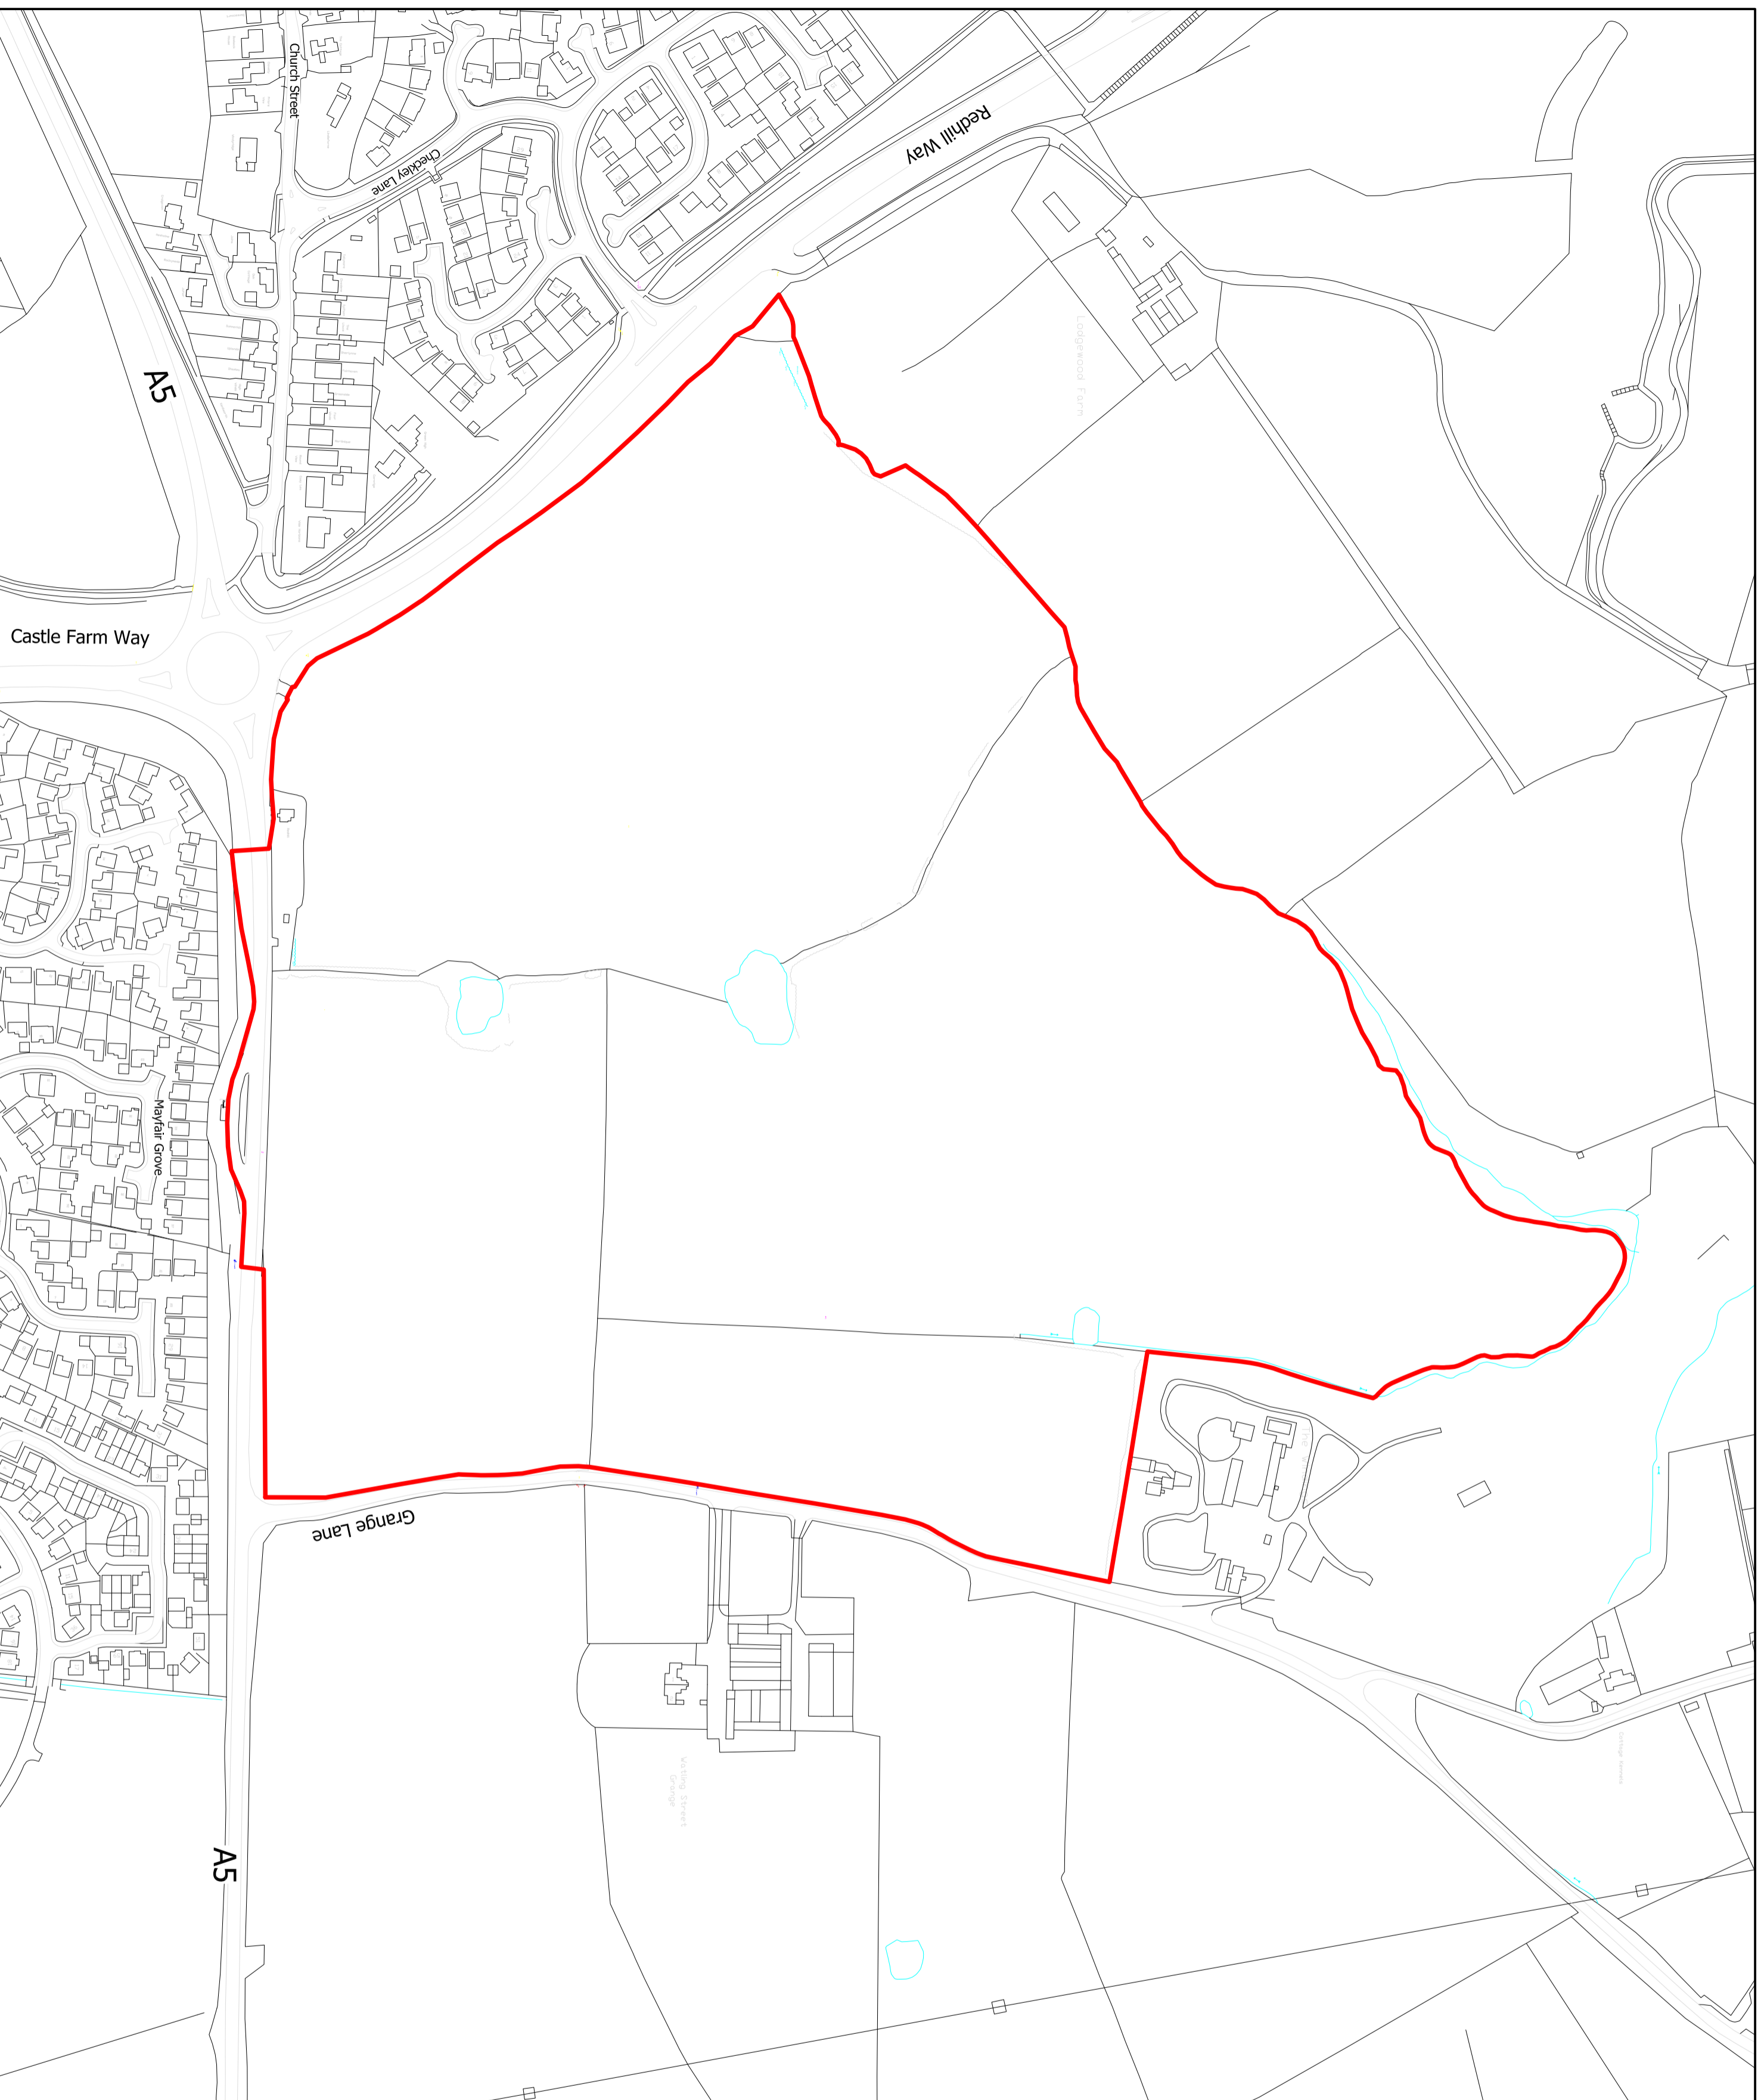

Site boundary  
Site Area: c. 31.25ha

Project  
**Grange Farm**  
Telford  
Drawing Title  
**Site Boundary**

Date	09.07.15	Scale	1:2500 (A2)	Drawn by	BB	Check by	JG
Project No	22552	Drawing No	01	Revision	-		