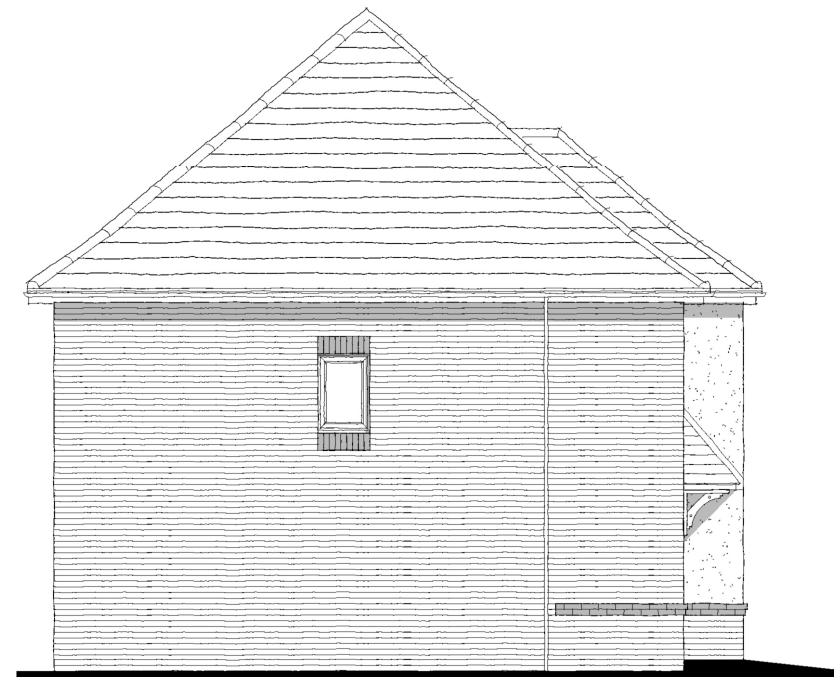

Front Elevation

Side Elevation

Rear Elevation

Side Elevation

The Ludlow
Heritage Collection
"2017 Edition"

EF Series Render (A1)
963sqft 89.46m²
DATE: January 2017
REV:

EF_LUDL_SM.1

Drawing scale 1:100 @ A3