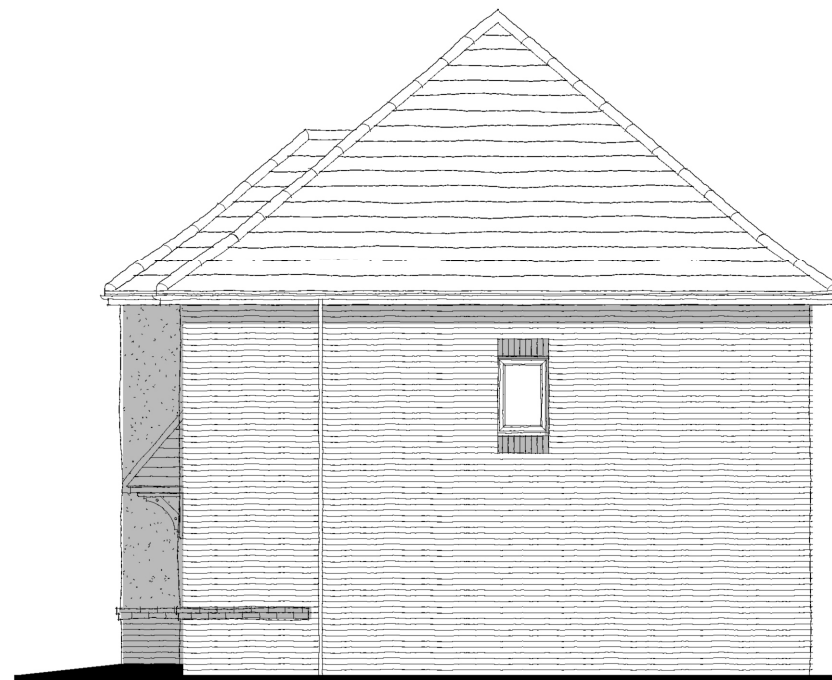

Front Elevation

Side Elevation

Rear Elevation

Side Elevation

The Ludlow
Heritage Collection
"2017 Edition"

EF Series Render (A1)
963sqft 89.46m²
DATE: January 2017
REV:

EF_LUDL_SM.1

Drawing scale 1:100 @ A3