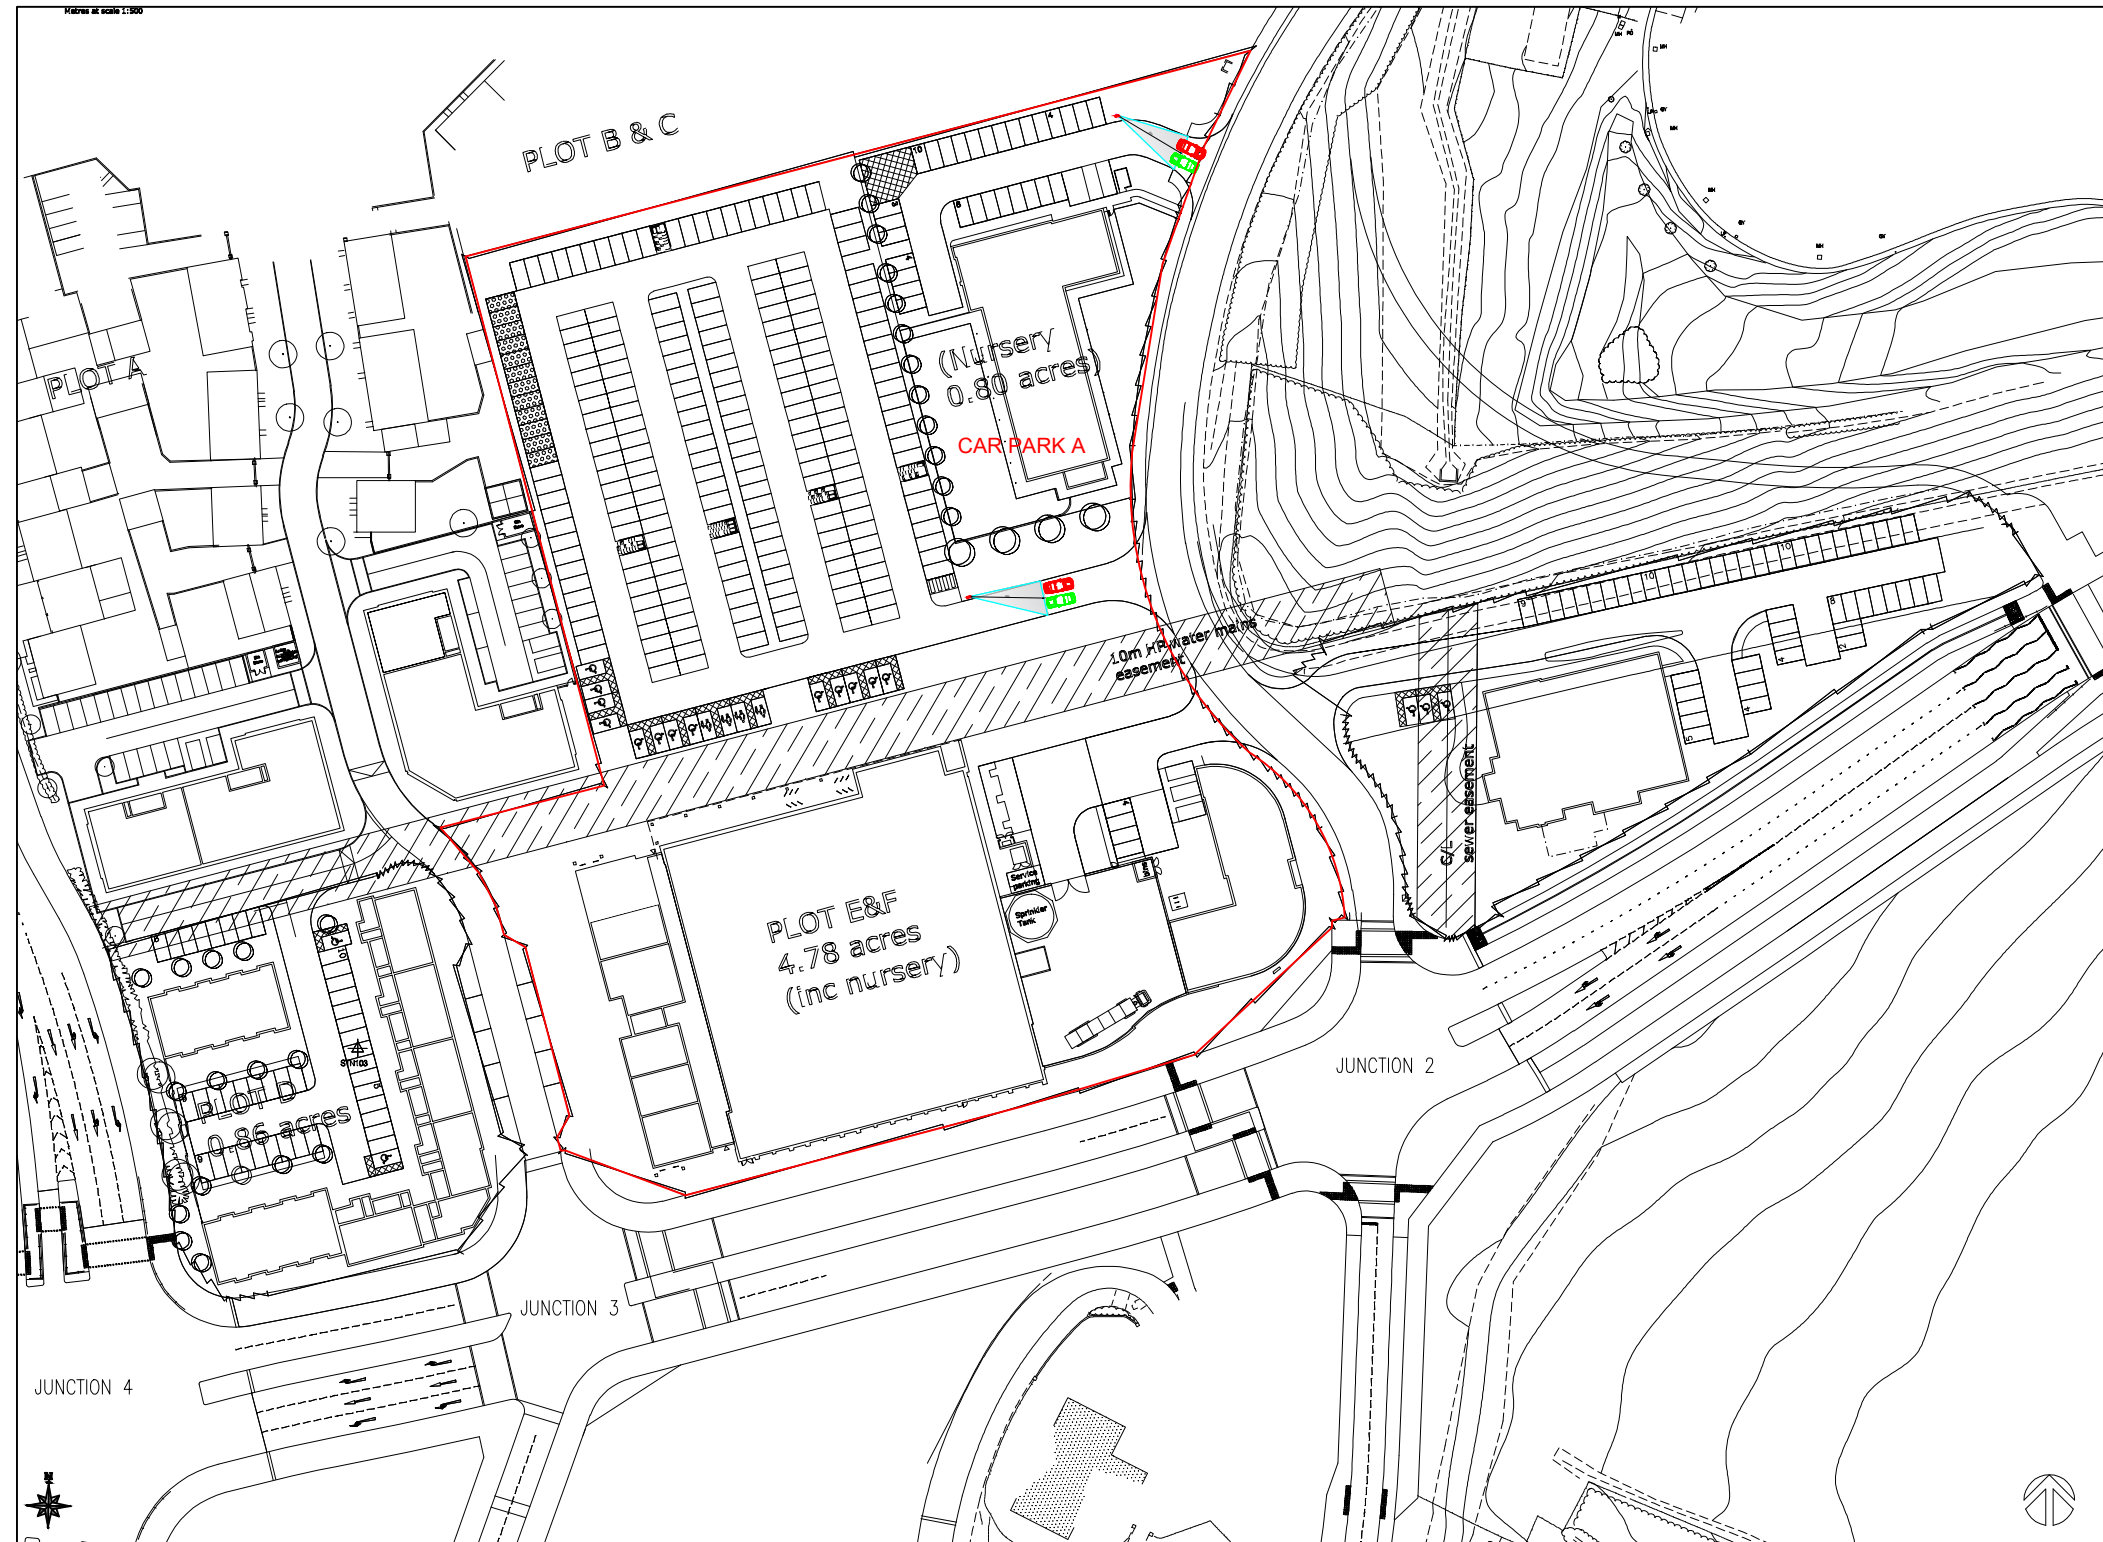

CAR PARK A AREA = 18227m<sup>2</sup>

SCALE 1:1250  
@ A3

1:1250

Euro Car Parks Ltd  
30 Dorset Square  
London NW1 6QJ  
+44 (0)20 7563 3000

Registered in England & Wales, Registration No 1270612

DRAWING NO.  
0882-DWG-RED-01-01

SCALE AT.  
AS SHOWN

REVISION.  
01

DRAWN.  
YJ

DATE.  
03/07/18

CHECKED.

SITE:

MORRISONS TELFORD  
TF3 5ES

REV:	DESCRIPTION:	BY:	DATE:
01	SITE BOUNDARY SHEET LAYOUT	YJ	03/07/2018