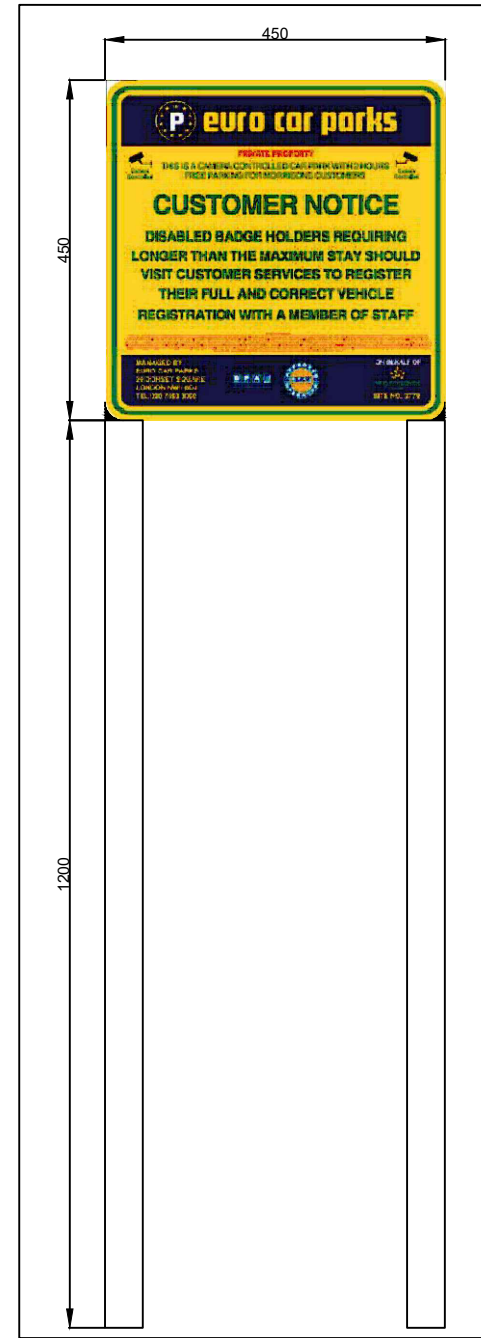

DISABLED SIGN DOUBLE POLE
SCALE 1:10
@ A3

ONE OFF ANPR
CAMERA MOUNTED
TO COLUMN TOP
CAMERA DIMENSIONS
HEIGHT
163mm
WIDTH 163mm
LENGTH 114mm

CAMERA COLUMN
SCALE 1:20
@ A3

Euro Car Parks Ltd
30 Dorset Square
London NW1 6QJ
+44 (0)20 7563 3000
Registered in England &
Wales, Registration No
1270612

DRAWING NO. 0882-DWG-ELE-01-01	REVISION. 01	DATE. 03/07/18
SCALE AT. AS SHOWN	DRAWN. YJ	CHECKED.

SITE:
MORRISONS TELFORD
TF3 5ES

REVISIONS:		BY:	DATE:
REV:	DESCRIPTION:		
01	CAMERA AND SIGN ELEVATIONS SHEET LAYOUT	YJ	03/07/2018