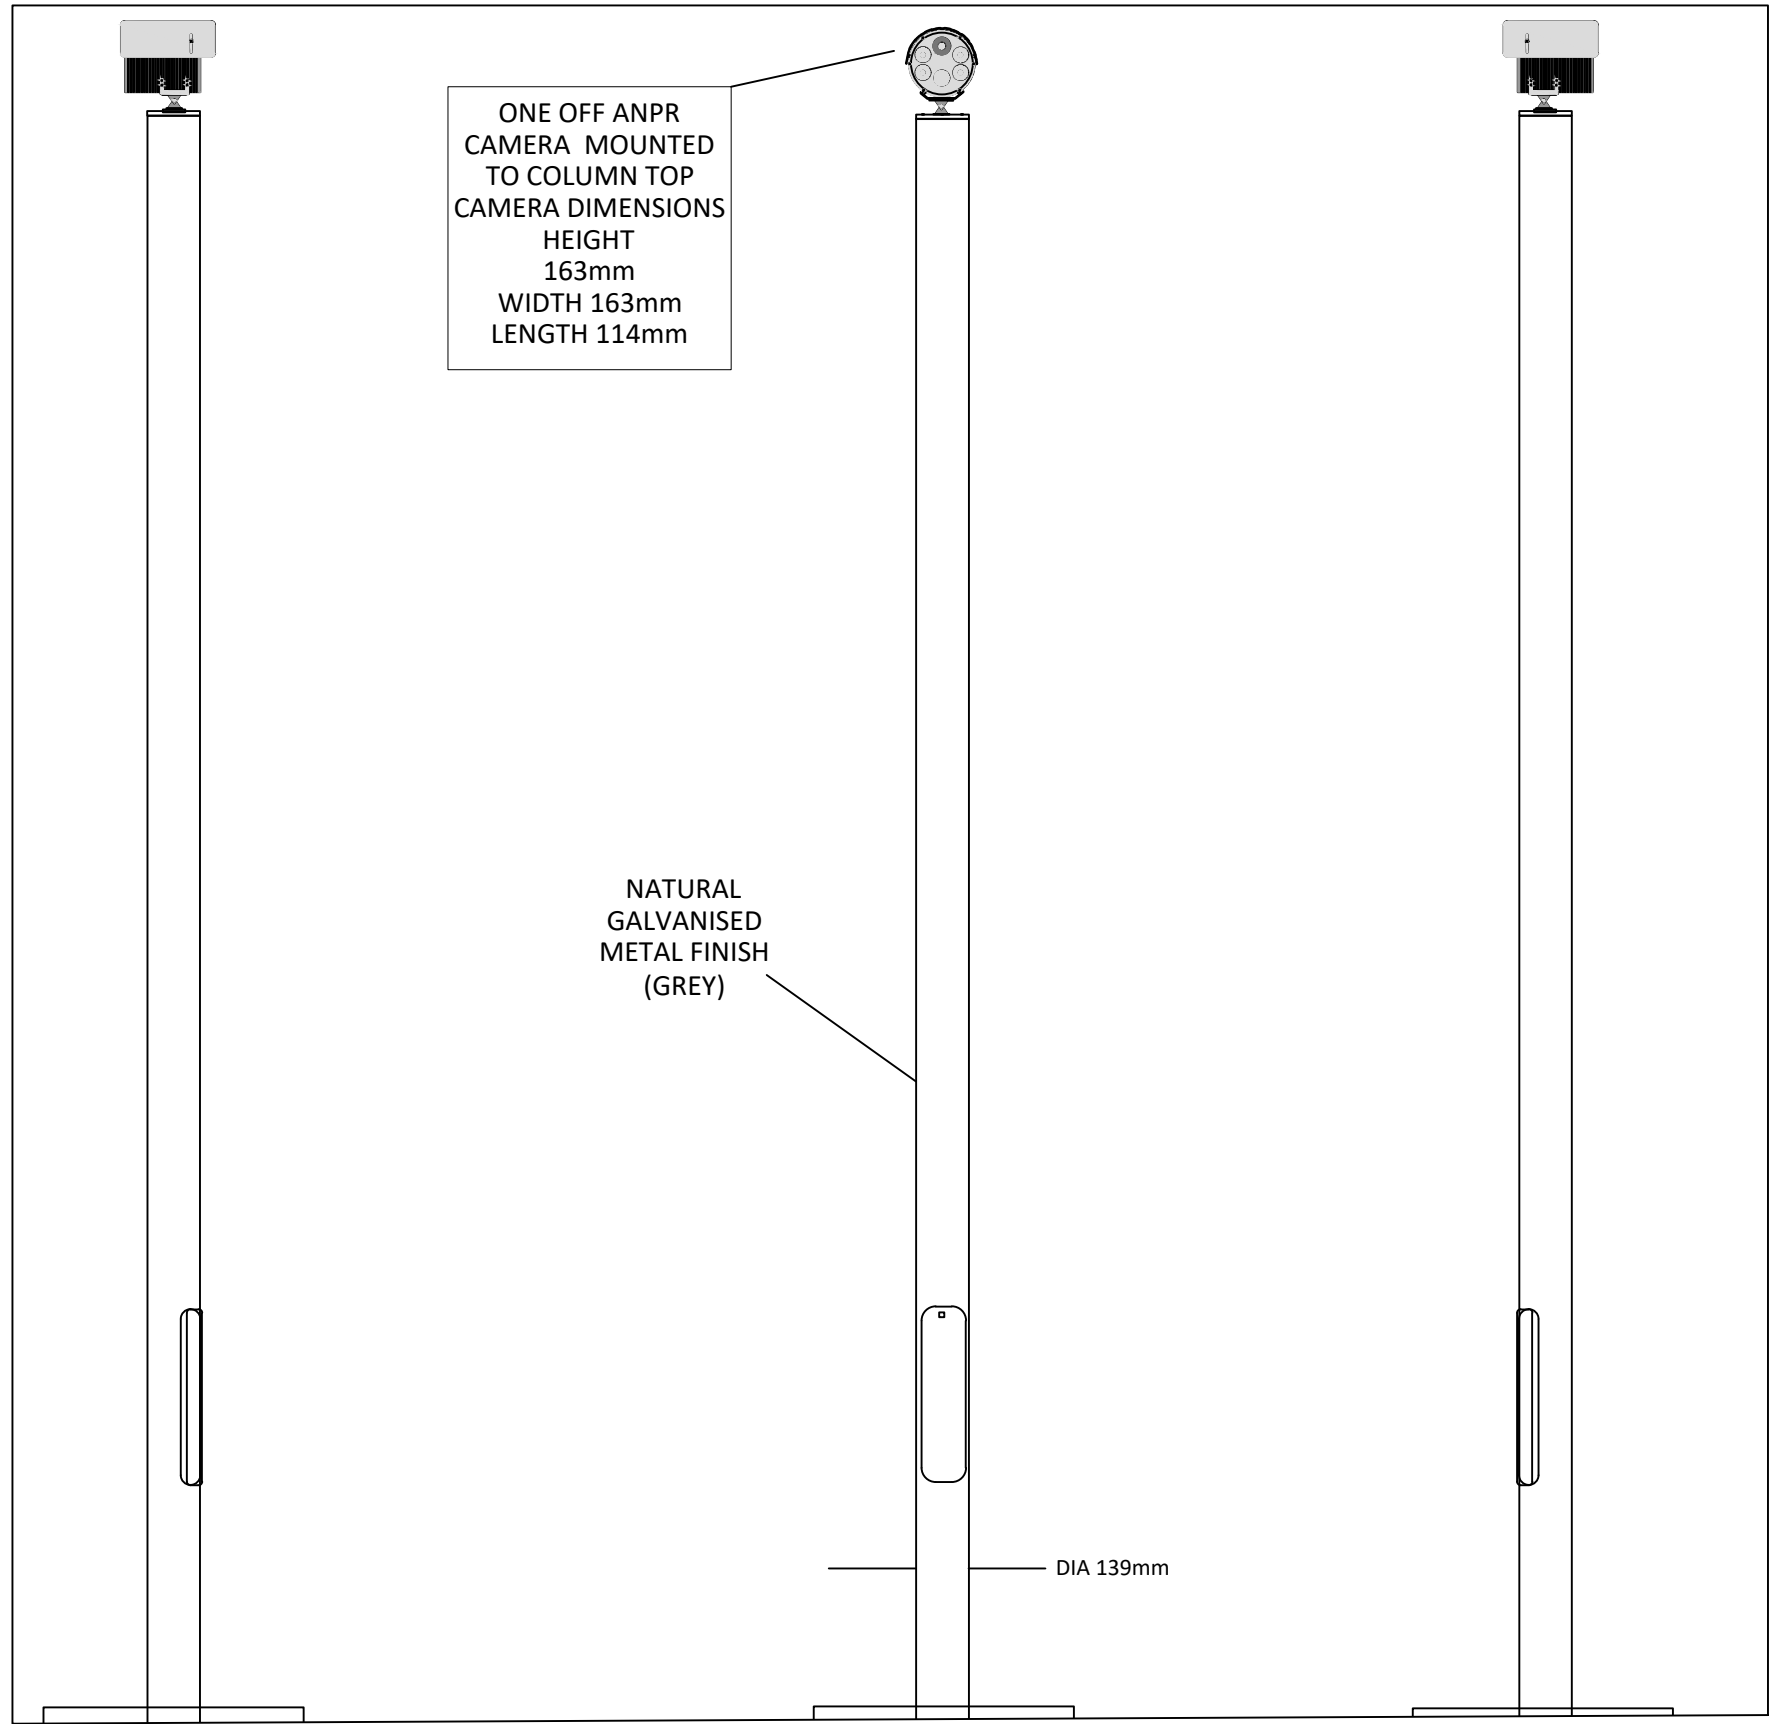

DISABLED SIGN DOUBLE POLE
SCALE 1:10
@ A3

ONE OFF ANPR
CAMERA MOUNTED
TO COLUMN TOP
CAMERA DIMENSIONS
HEIGHT
163mm
WIDTH 163mm
LENGTH 114mm

CAMERA COLUMN
SCALE 1:20
@ A3

Euro Car Parks Ltd
30 Dorset Square
London NW1 6QJ
+44 (0)20 7563 3000
Registered in England &
Wales, Registration No
1270612

DRAWING NO. 0882-DWG-ELE-01-01	REVISION. 01	DATE. 03/07/18
SCALE AT. AS SHOWN	DRAWN. YJ	CHECKED.

SITE:
MORRISONS TELFORD
TF3 5ES

REVISIONS:		BY:	DATE:
REV:	DESCRIPTION:		
01	CAMERA AND SIGN ELEVATIONS SHEET LAYOUT	YJ	03/07/2018