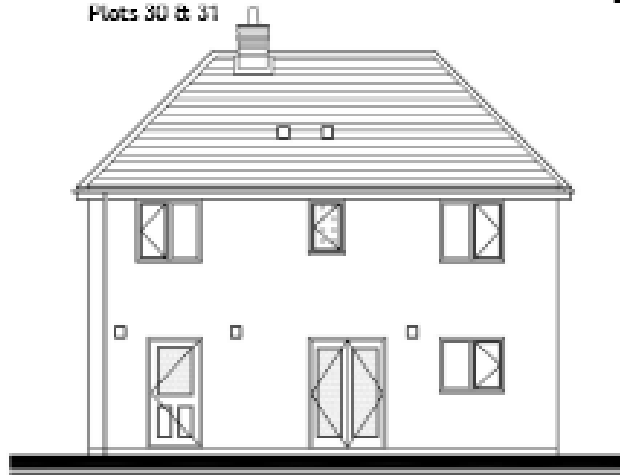

Other Brick Types

Main Facing brick
Charlton Multi Stock
Plot 38

Other Door Colours
For door colours please
refer to the Materials
Plan (MPO)

Front Elevation 1:100

Main Facing brick: Grainger Antique, Ibstock
Feature brick: Staffordshire Smooth Red - Wienerberger (to All Plots)
Plots 30 & 31

Side Elevation 1:100

Rear Elevation 1:100

Side Elevation 1:100

DO NOT SCALE

LOVELL

© Lovell Partnerships Ltd 2018

CLIENT

Nuplace

PROJECT/REF

Land at Blessed Robert Johnson
Whitchurch Drive

PROJECT TITLE

Planning Elevations

DATE DESCRIPTION

DATE DESCRIPTION

DATE

DATE