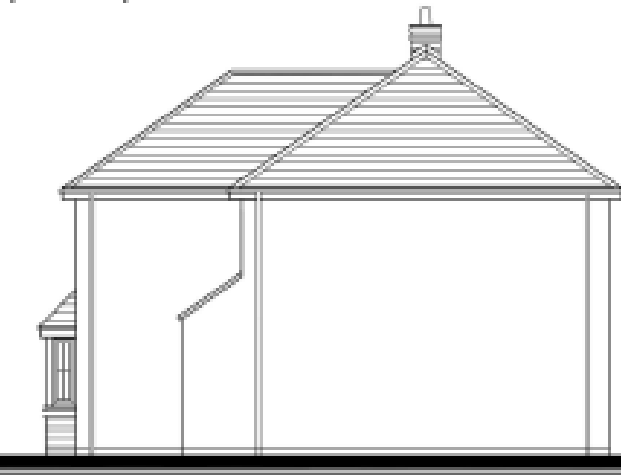

Other Brick Types

Main Facing brick
Charlton Multi Stock
Plot 38

Other Door Colours
For door colours please
refer to the Materials
Plan (MPO)

Front Elevation 1:100

Main Facing brick: Grainger Antique, Ibstock
Feature brick: Staffordshire Smooth Red - Wienerberger (to All Plots)
Plots 30 & 31

Side Elevation 1:100

Rear Elevation 1:100

Side Elevation 1:100

DO NOT SCALE

LOVELL

© Lovell Partnerships Ltd 2018

CLIENT

Nuplace

PROJECT/REF

Land at Blessed Robert Johnson
Whitchurch Drive

PROJECT TITLE

Planning Elevations

DATE DESCRIPTION

DATE DESCRIPTION

DATE

DATE