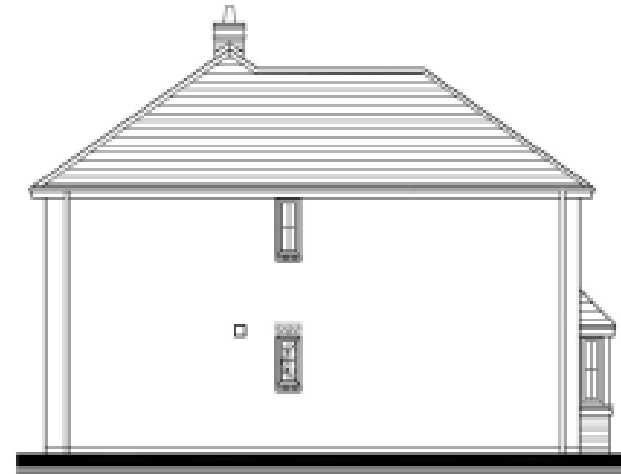

Other Brick Types

Main Facing brick
Charlton Multi Stock
Plot 38

Other Door Colours
For door colours please
refer to the Materials
Plan (MPO)

Front Elevation 1:100

Main Facing brick: Grainger Antique, Ibstock
Feature brick: Staffordshire Smooth Red - Wienerberger (to All Plots)
Plots 30 & 31

Side Elevation 1:100

Rear Elevation 1:100

Side Elevation 1:100

DO NOT SCALE

LOVELL

© Lovell Partnerships Ltd 2018

CLIENT

Nuplace

PROJECT/REF

Land at Blessed Robert Johnson
Whitchurch Drive

PROJECT TITLE

Planning Elevations

DATE DESCRIPTION

DATE DESCRIPTION

DATE

DATE