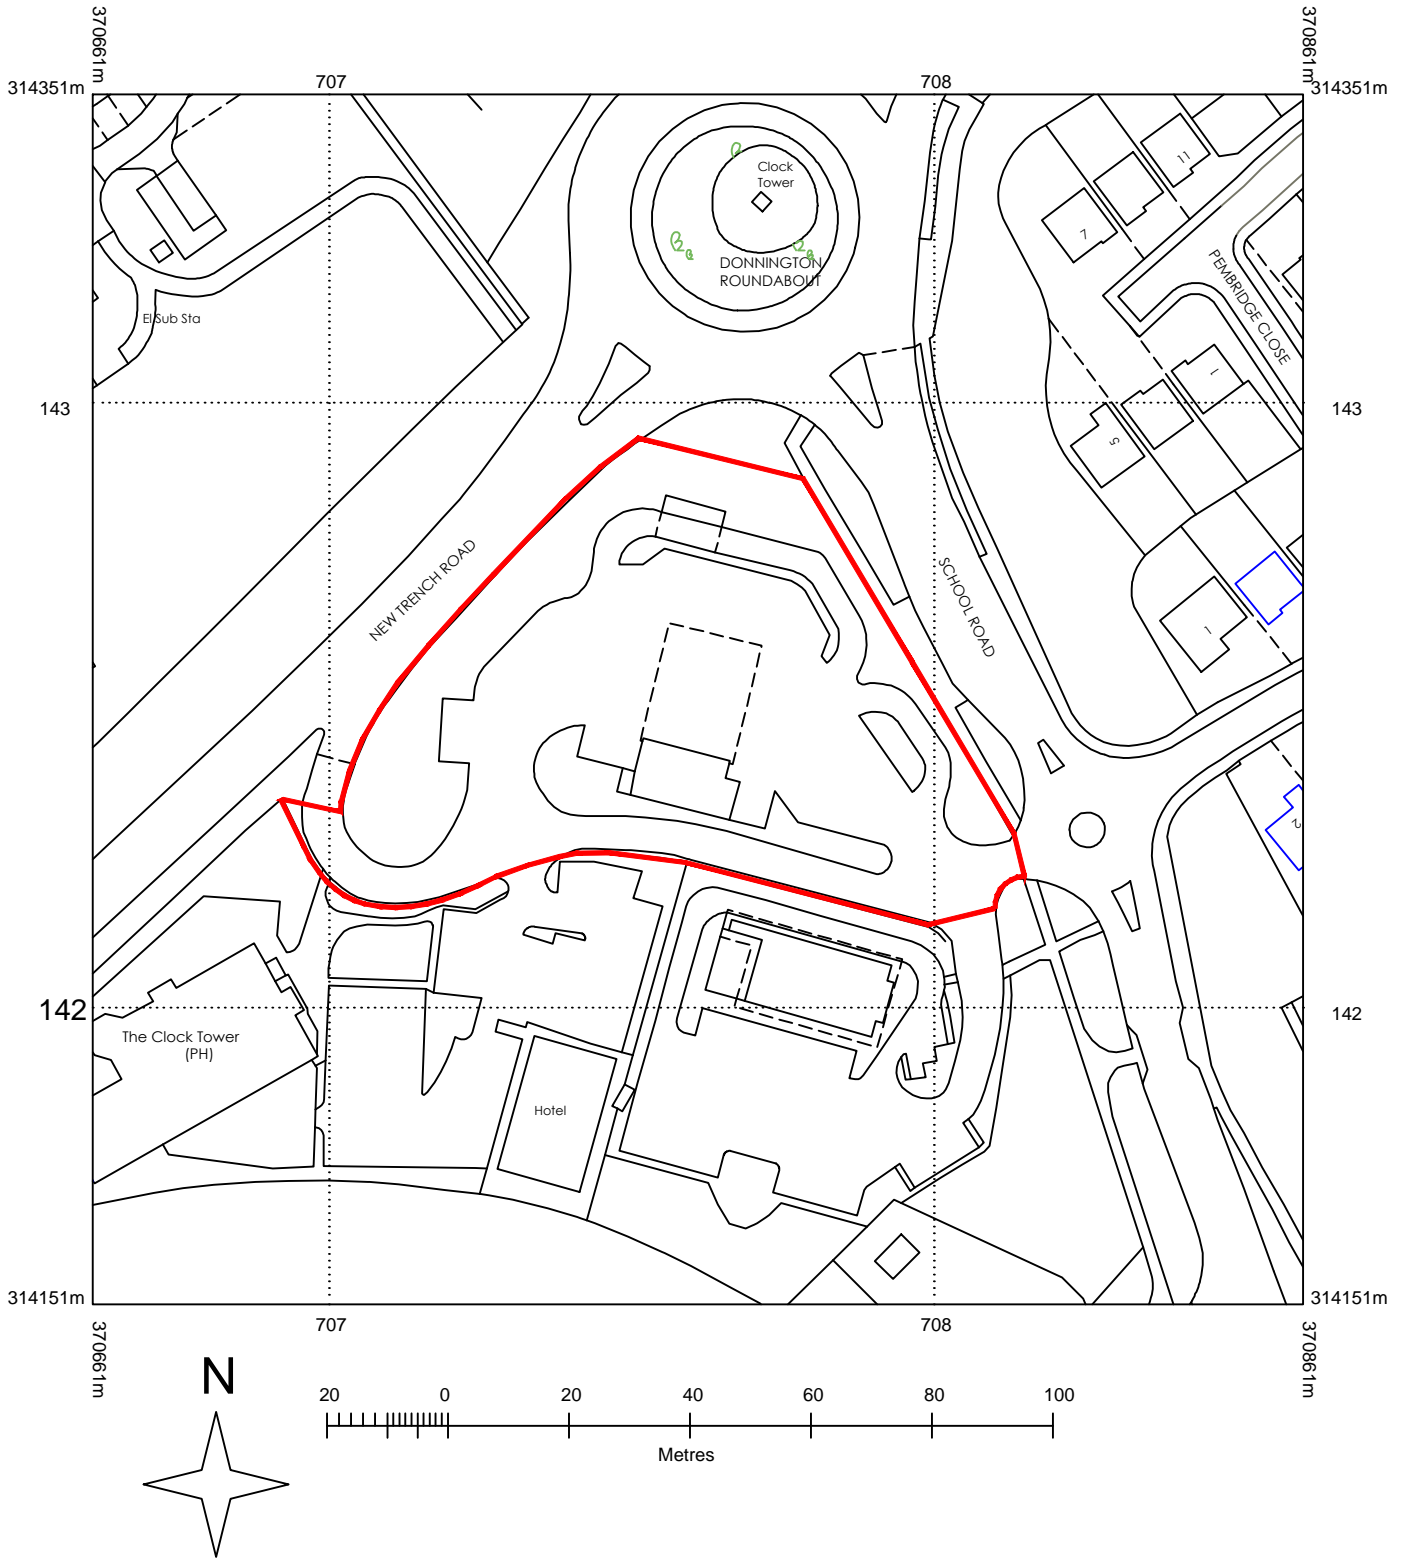

# Latitude VectorMap

## LOCATION PLAN

**WALKERS CLOCK SERVICE STATION  
NEW TRENCH ROAD, DONNINGTON  
TELFORD, TF2 8JY**

March 2018  
Scale 1:1250 @ A4

WPS-MFG-067-P-01

**Wyeth**  
Projects Services

Wyeth Projects Services Ltd.  
The Cart Shed, Amberley Court,  
Amberley Lane, Milford, Surrey,  
GU8 5EB  
Tel: 01483 424704