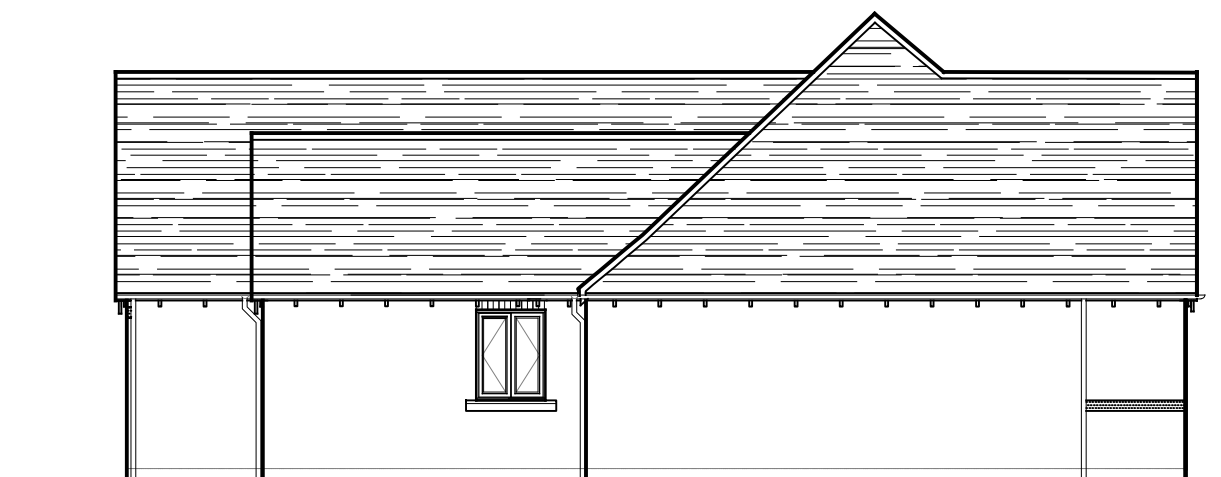

REAR ELEVATION

FRONT ELEVATION

SIDE ELEVATION

SIDE ELEVATION

**SHROPSHIRE
HOMES LTD**

THE OLD WORKHOUSE - CROSS HOUSES - SHREWSBURY - SHROPSHIRE - SY5 6JH
 TELEPHONE: (01743) 761789 . FACSIMILE (01743) 761773

REVISION	DATE	Rev. By	JOB	TITLE
			Tibberton Phase II, Plantation Road, Tibberton	Bungalow House Type Elevations
	DWG No.	DATE	SCALE	REVISION
	171-P-39	Dec 2018	1:100	
	VERSION	DRAWN	S. E	