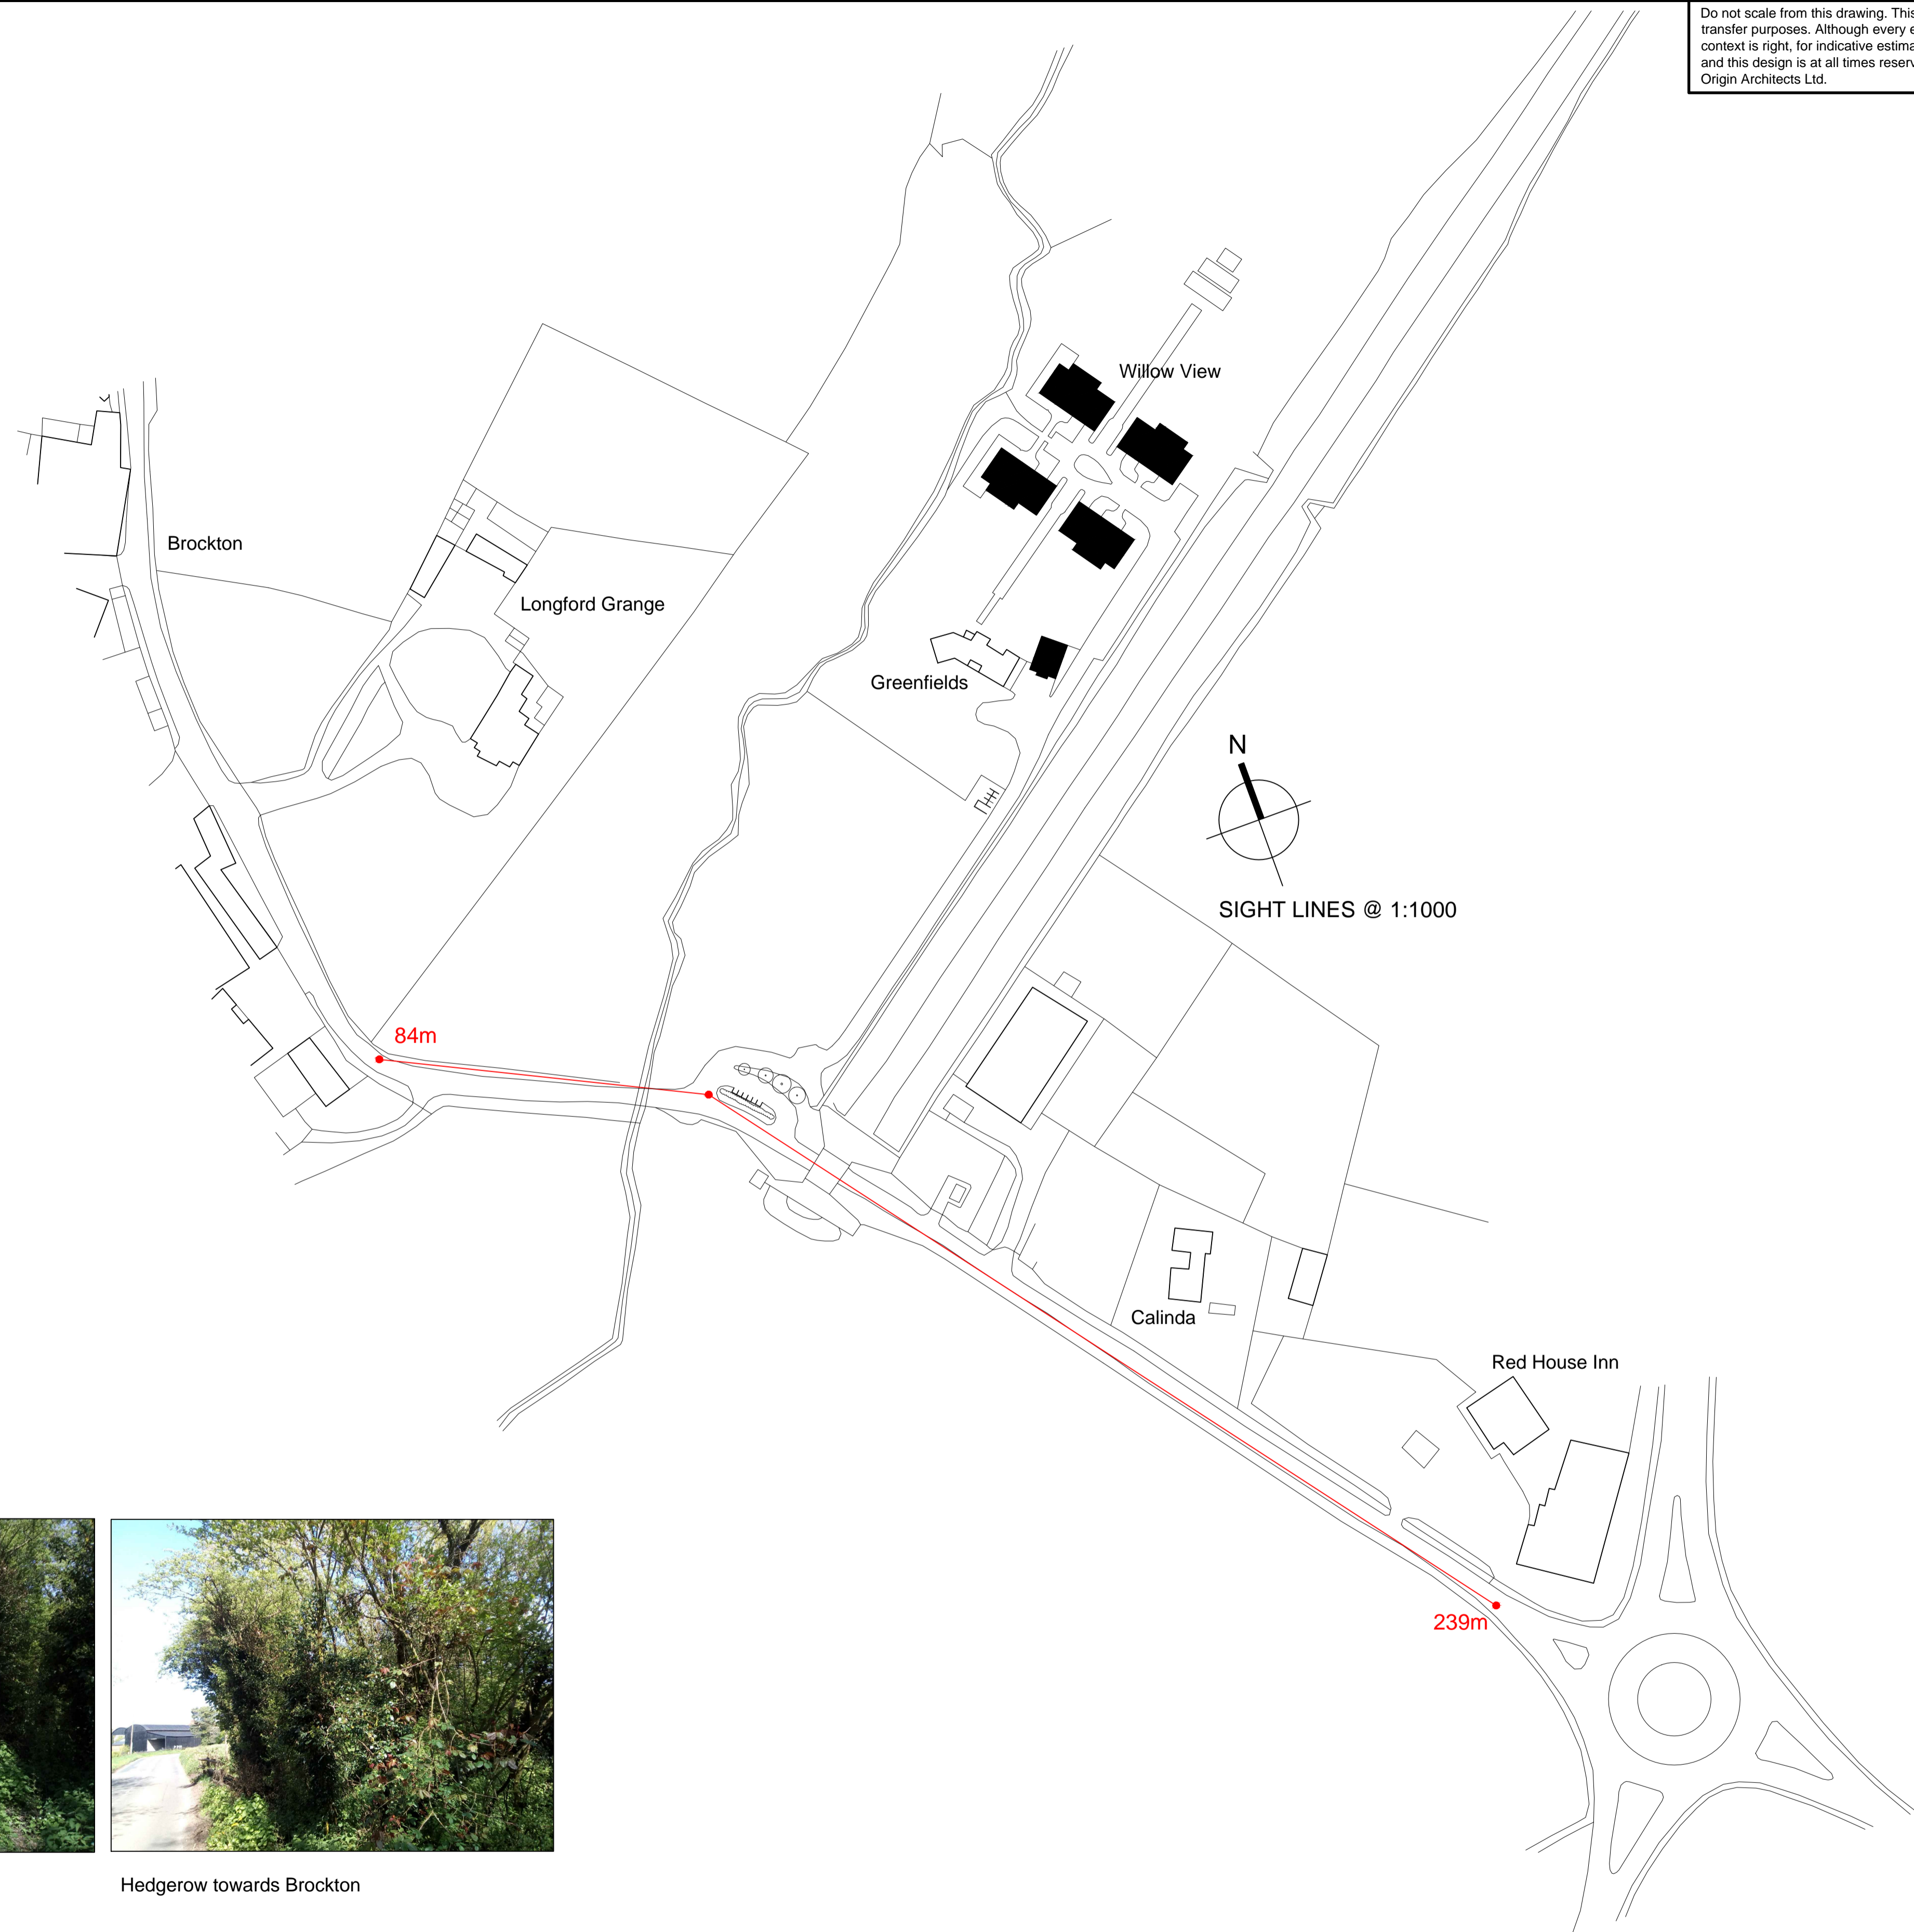

Do not scale from this drawing. This drawing must not be used for land transfer purposes. Although every effort has been made to ensure scale and context is right, for indicative estimation only. All copyright on this drawing and this design is at all times reserved in both moral and intellectual right by Origin Architects Ltd.

Project: Willow View, Greenfields, Brockton, Newport, Shropshire, TF10 9EP
Subject: Sight Lines and Contextual Photographs

Project Number: **J030215**
 Drawing Number: **WV(3)112**
 Date: May 2018 Scale: 1 to 1000 @A1
 Revision: Designed by TW Drawn by PRA