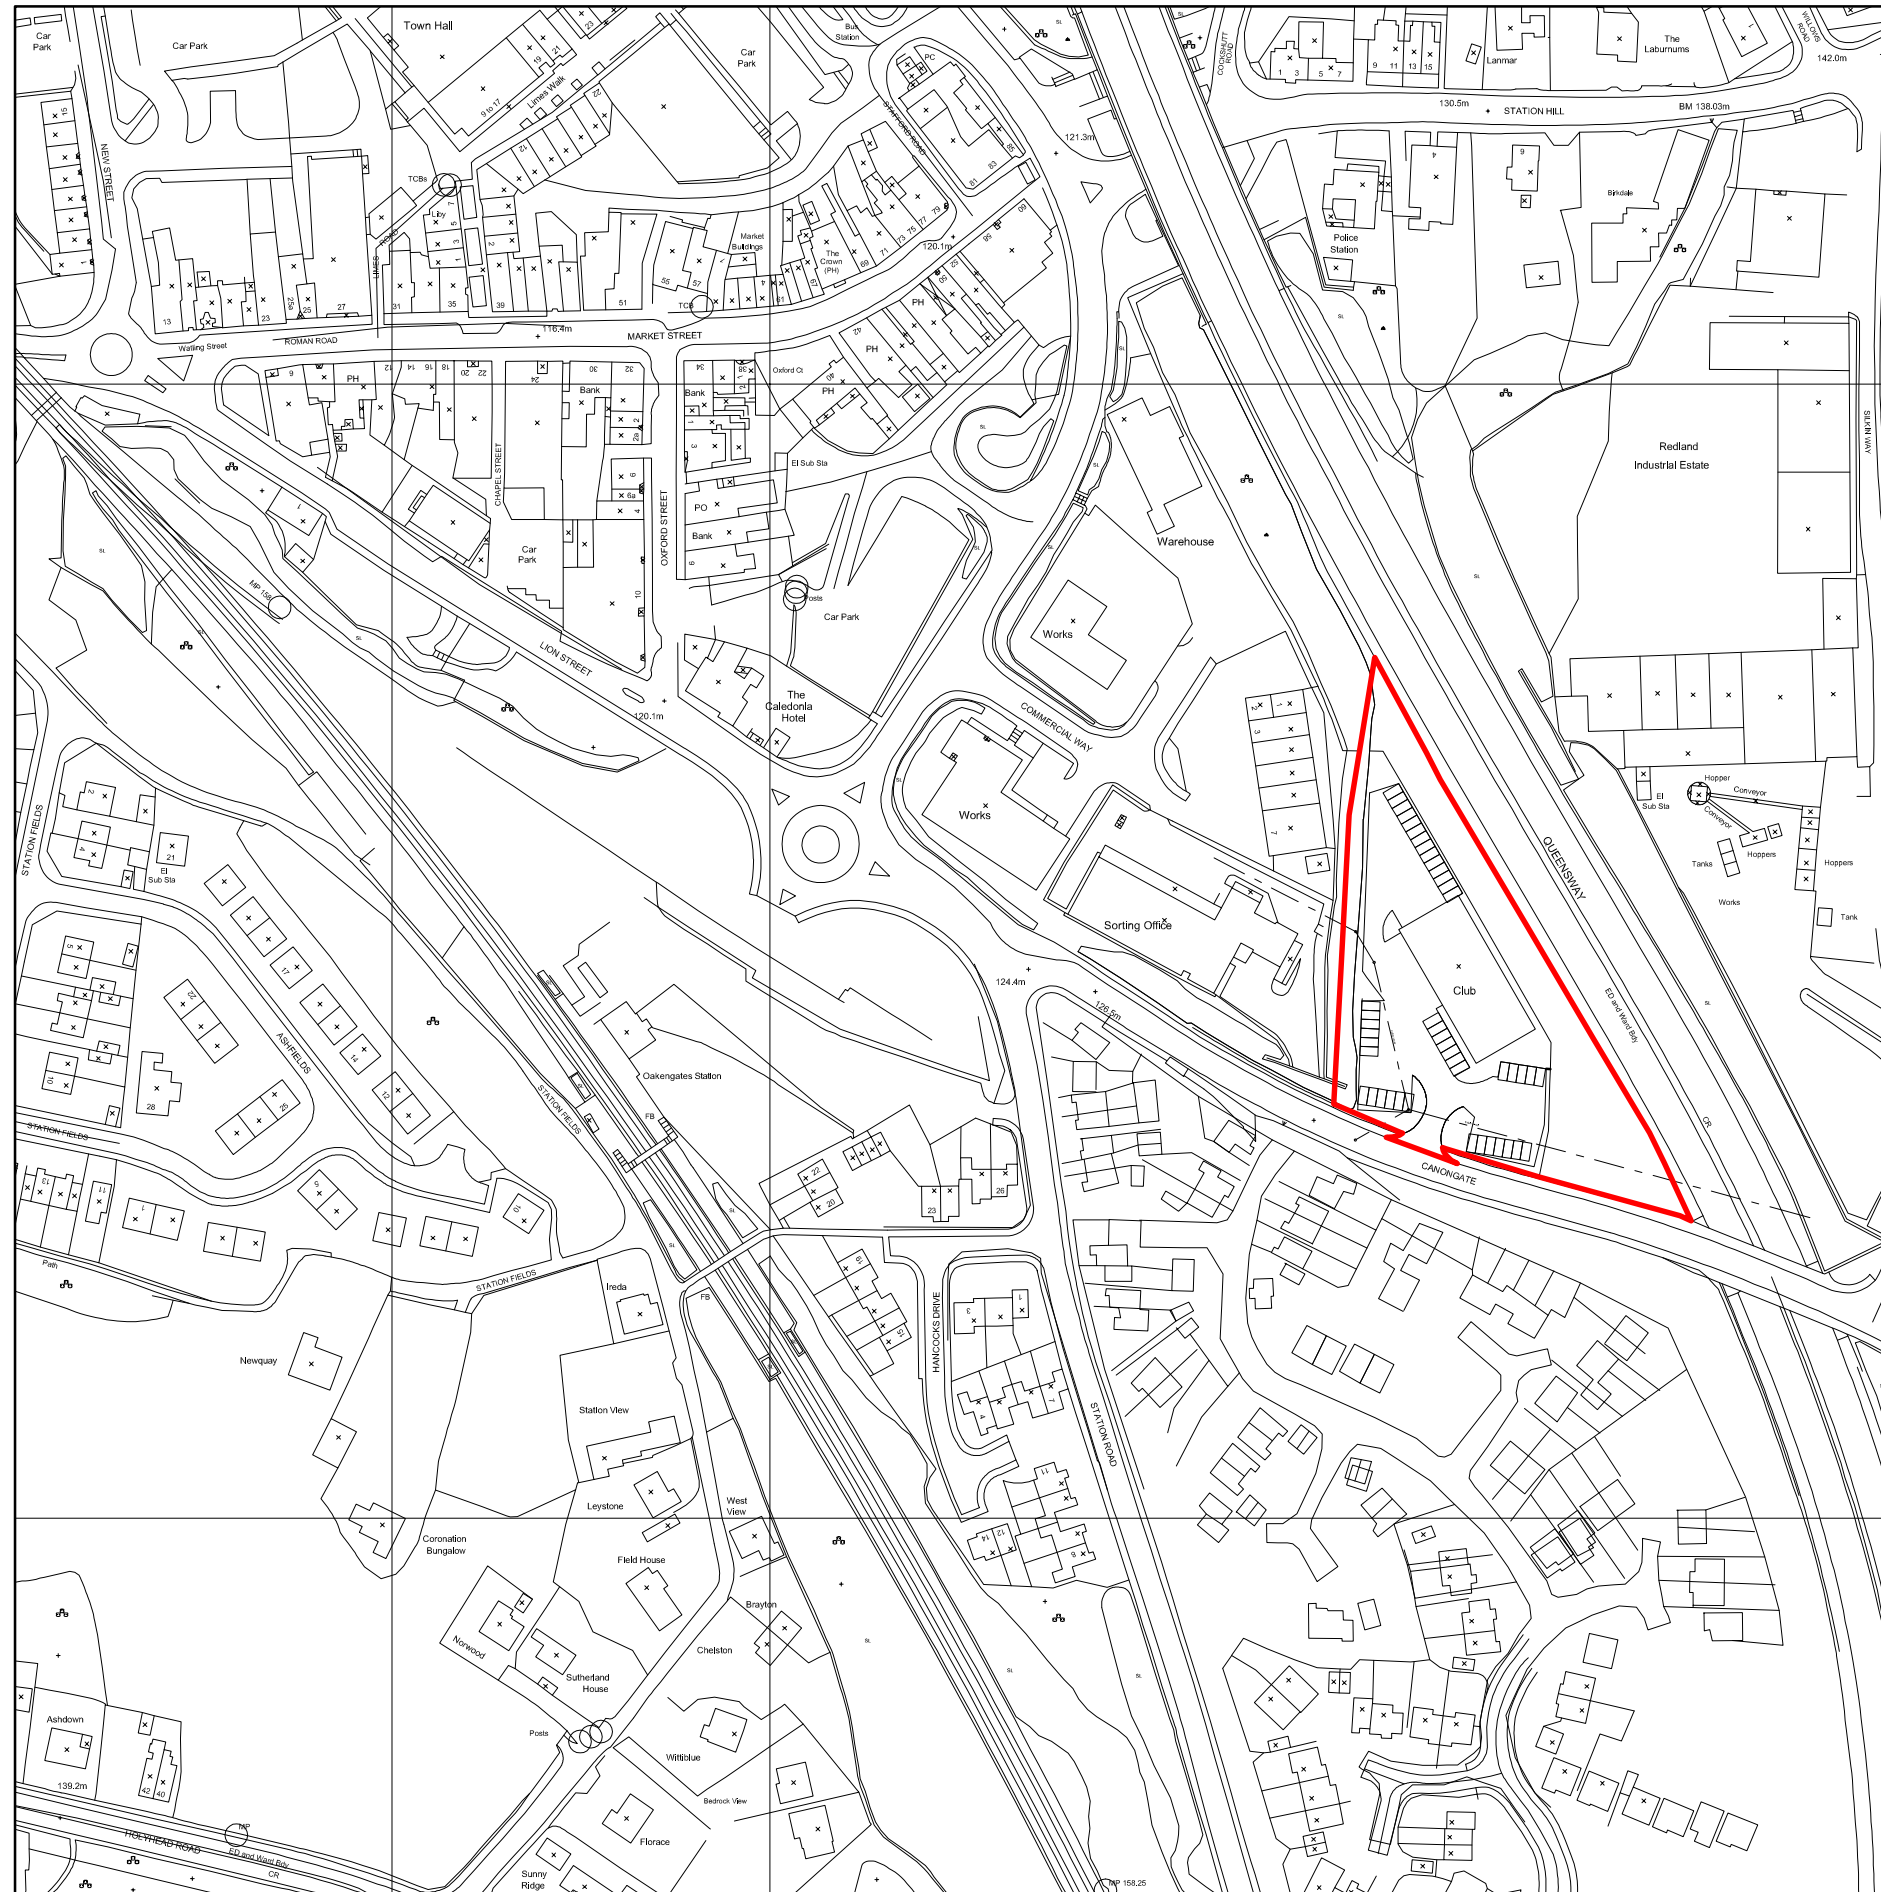

All dimensions are in mm. Print with no scaling. This plan has been prepared for planning and building regulations only. All dimensions should be checked on site. Copyright 2018 DHL. Crown Copyright. All rights reserved. Licence no. 100019980

revision a - red boundary includes access
revision b - public sewer added

Drawing
Location Plan

Title
Housing Development

Address
**Eden Complex
Former Telford Snooker Centre
Canongate
Oakengates
Telford**

scale paper size drawing no. date
1/2000 A3 2169/1b Oct 17