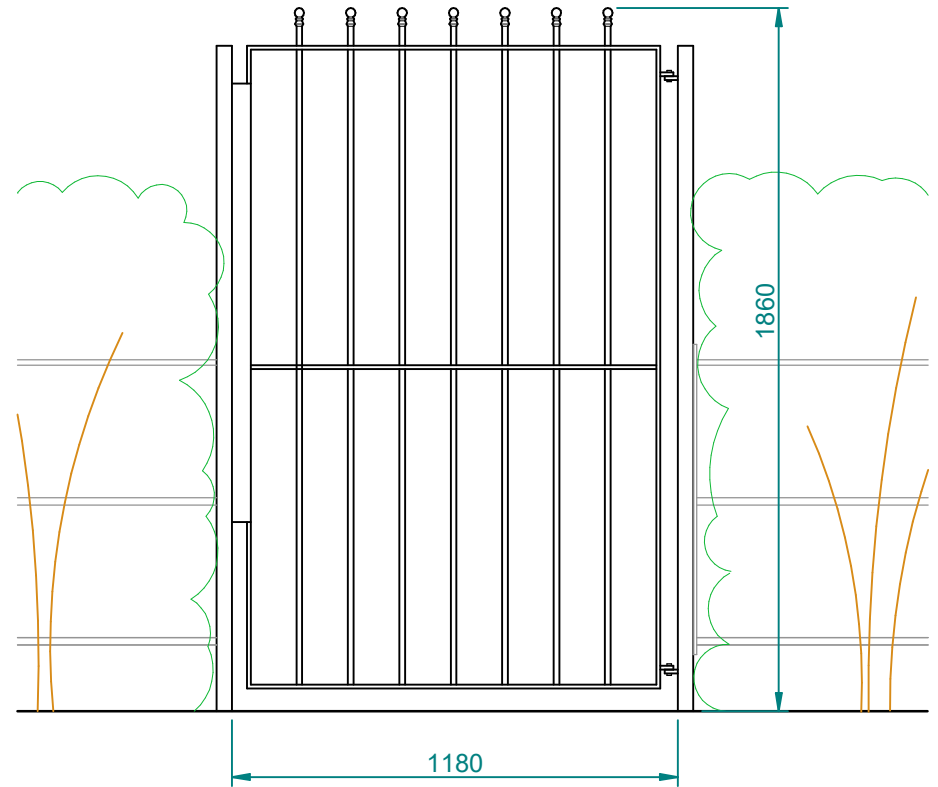

OLD GATE

NEW GATE  
WITH SECURITY KEYPAD  
& SELF-CLOSER

SITE: REYNOLDS WHARF COALPORT TF8 7HU		TITLE: PEDESTRIAN GATE ACCESS TO PERMISSIVE PATH	
	ALL DIMENSIONS ARE IN MILLIMETRES UNLESS OTHERWISE STATED DO NOT SCALE peterleetechnicalservices@yahoo.com	DRAWN: PRL	SIZE: A4
		DATE: 23-01-18	SCALE: 1:20
			DRG No: 17003-1