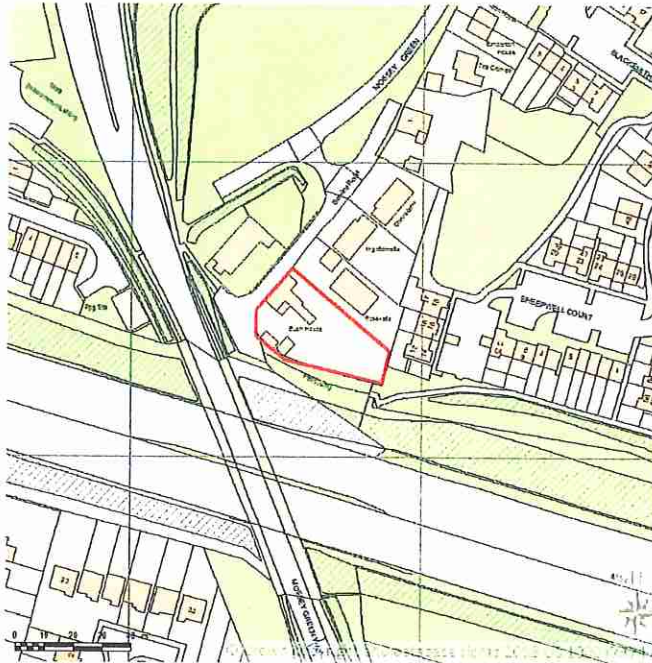

SITE LOCATION PLAN
AREA 5 HA
SCALE: 1:2500 on A4
CENTRE COORDINATES: 368769 , 310042

Supplied by Streetwise Maps Ltd
www.streetwise.net
Licence No: 100047474
14:01:01 14/06/2018

TELFORD & WREKIN COUNCIL
DEVELOPMENT MANAGEMENT
RECEIVED