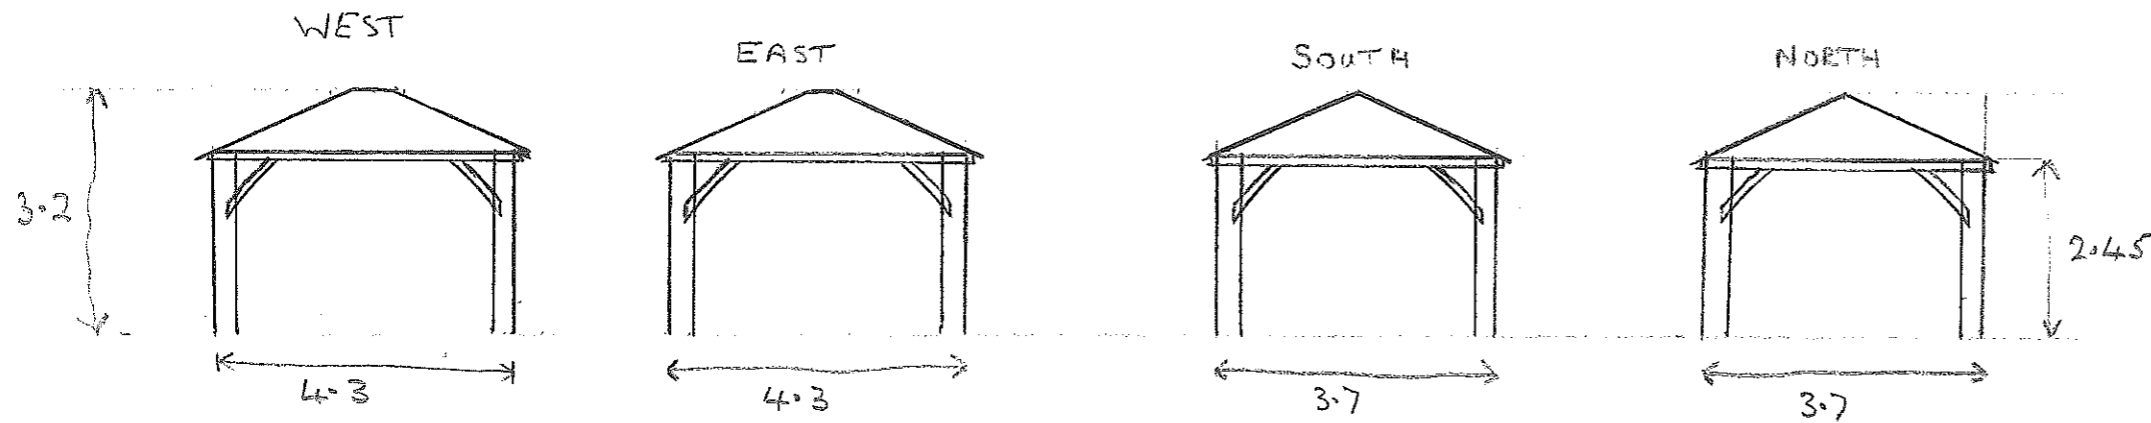

shallow pitched roof with tile effect finish

Classic Car Storage Unit

Garden Gazebo (Timber with aluminium roof)

Bush House Massey Green

TELFORD & WREKIN COUNCIL
DEVELOPMENT MANAGEMENT
RECEIVED
10 JUL 2018

SCALE 1:200