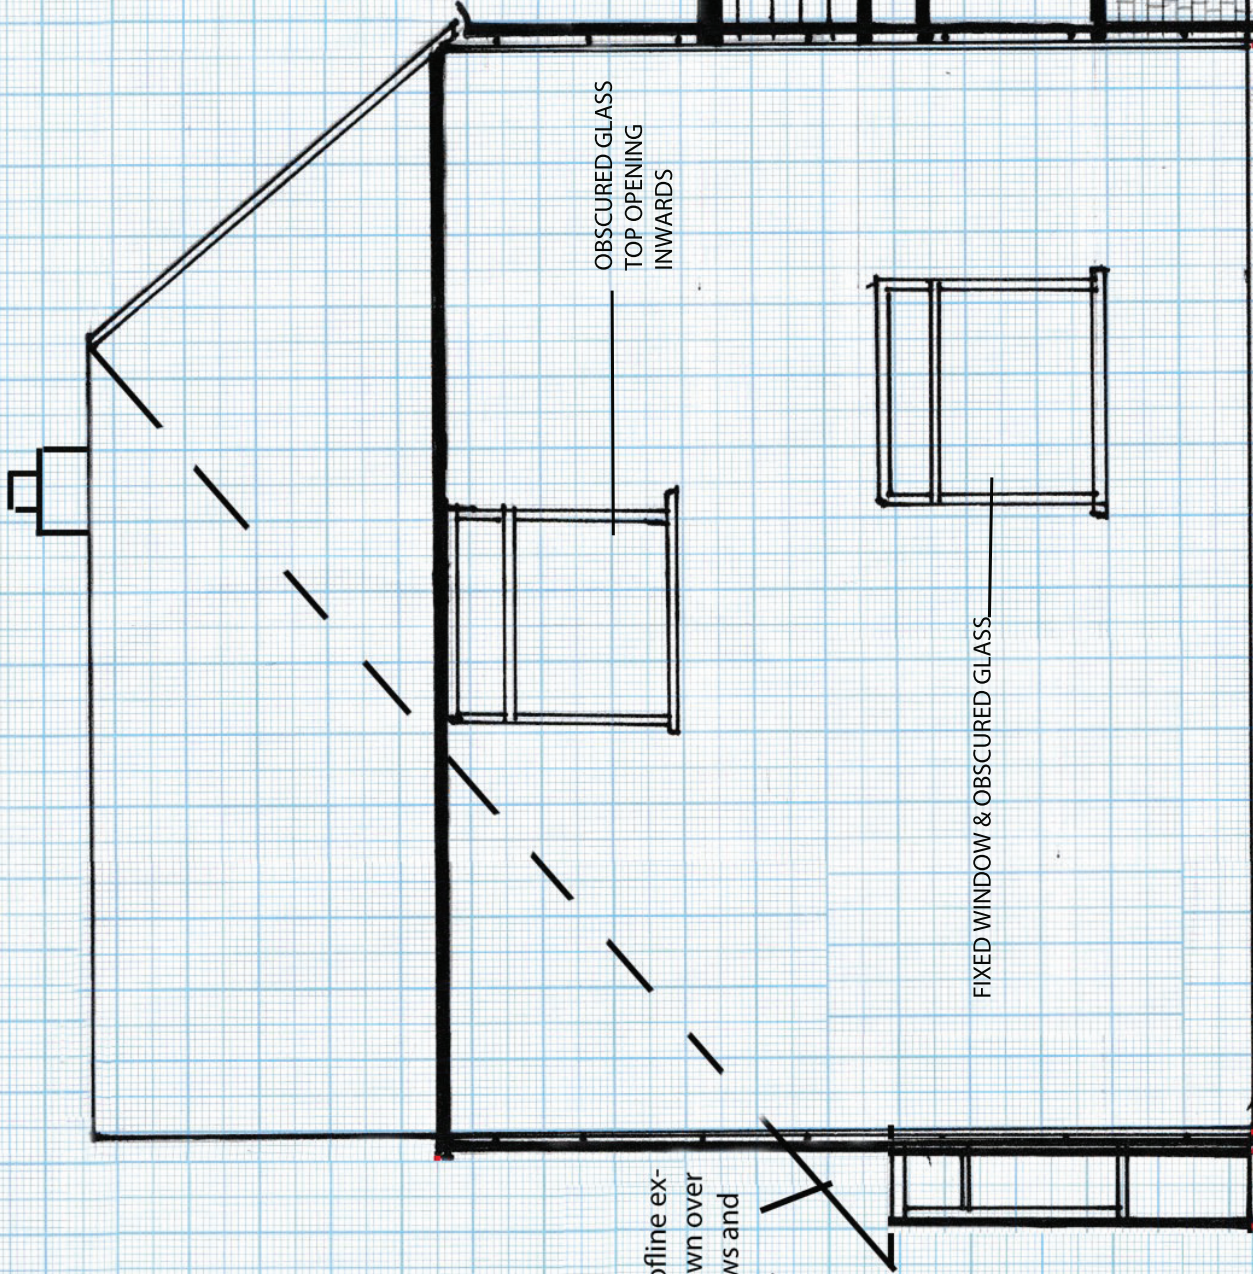

scale 1:50

OBSCURED GLASS  
TOP OPENING  
INWARDS

FIXED WINDOW & OBSCURED GLASS

Current roofline extending down over bay windows and porch area.

3600 mm

3640 mm

7640mm

560mm