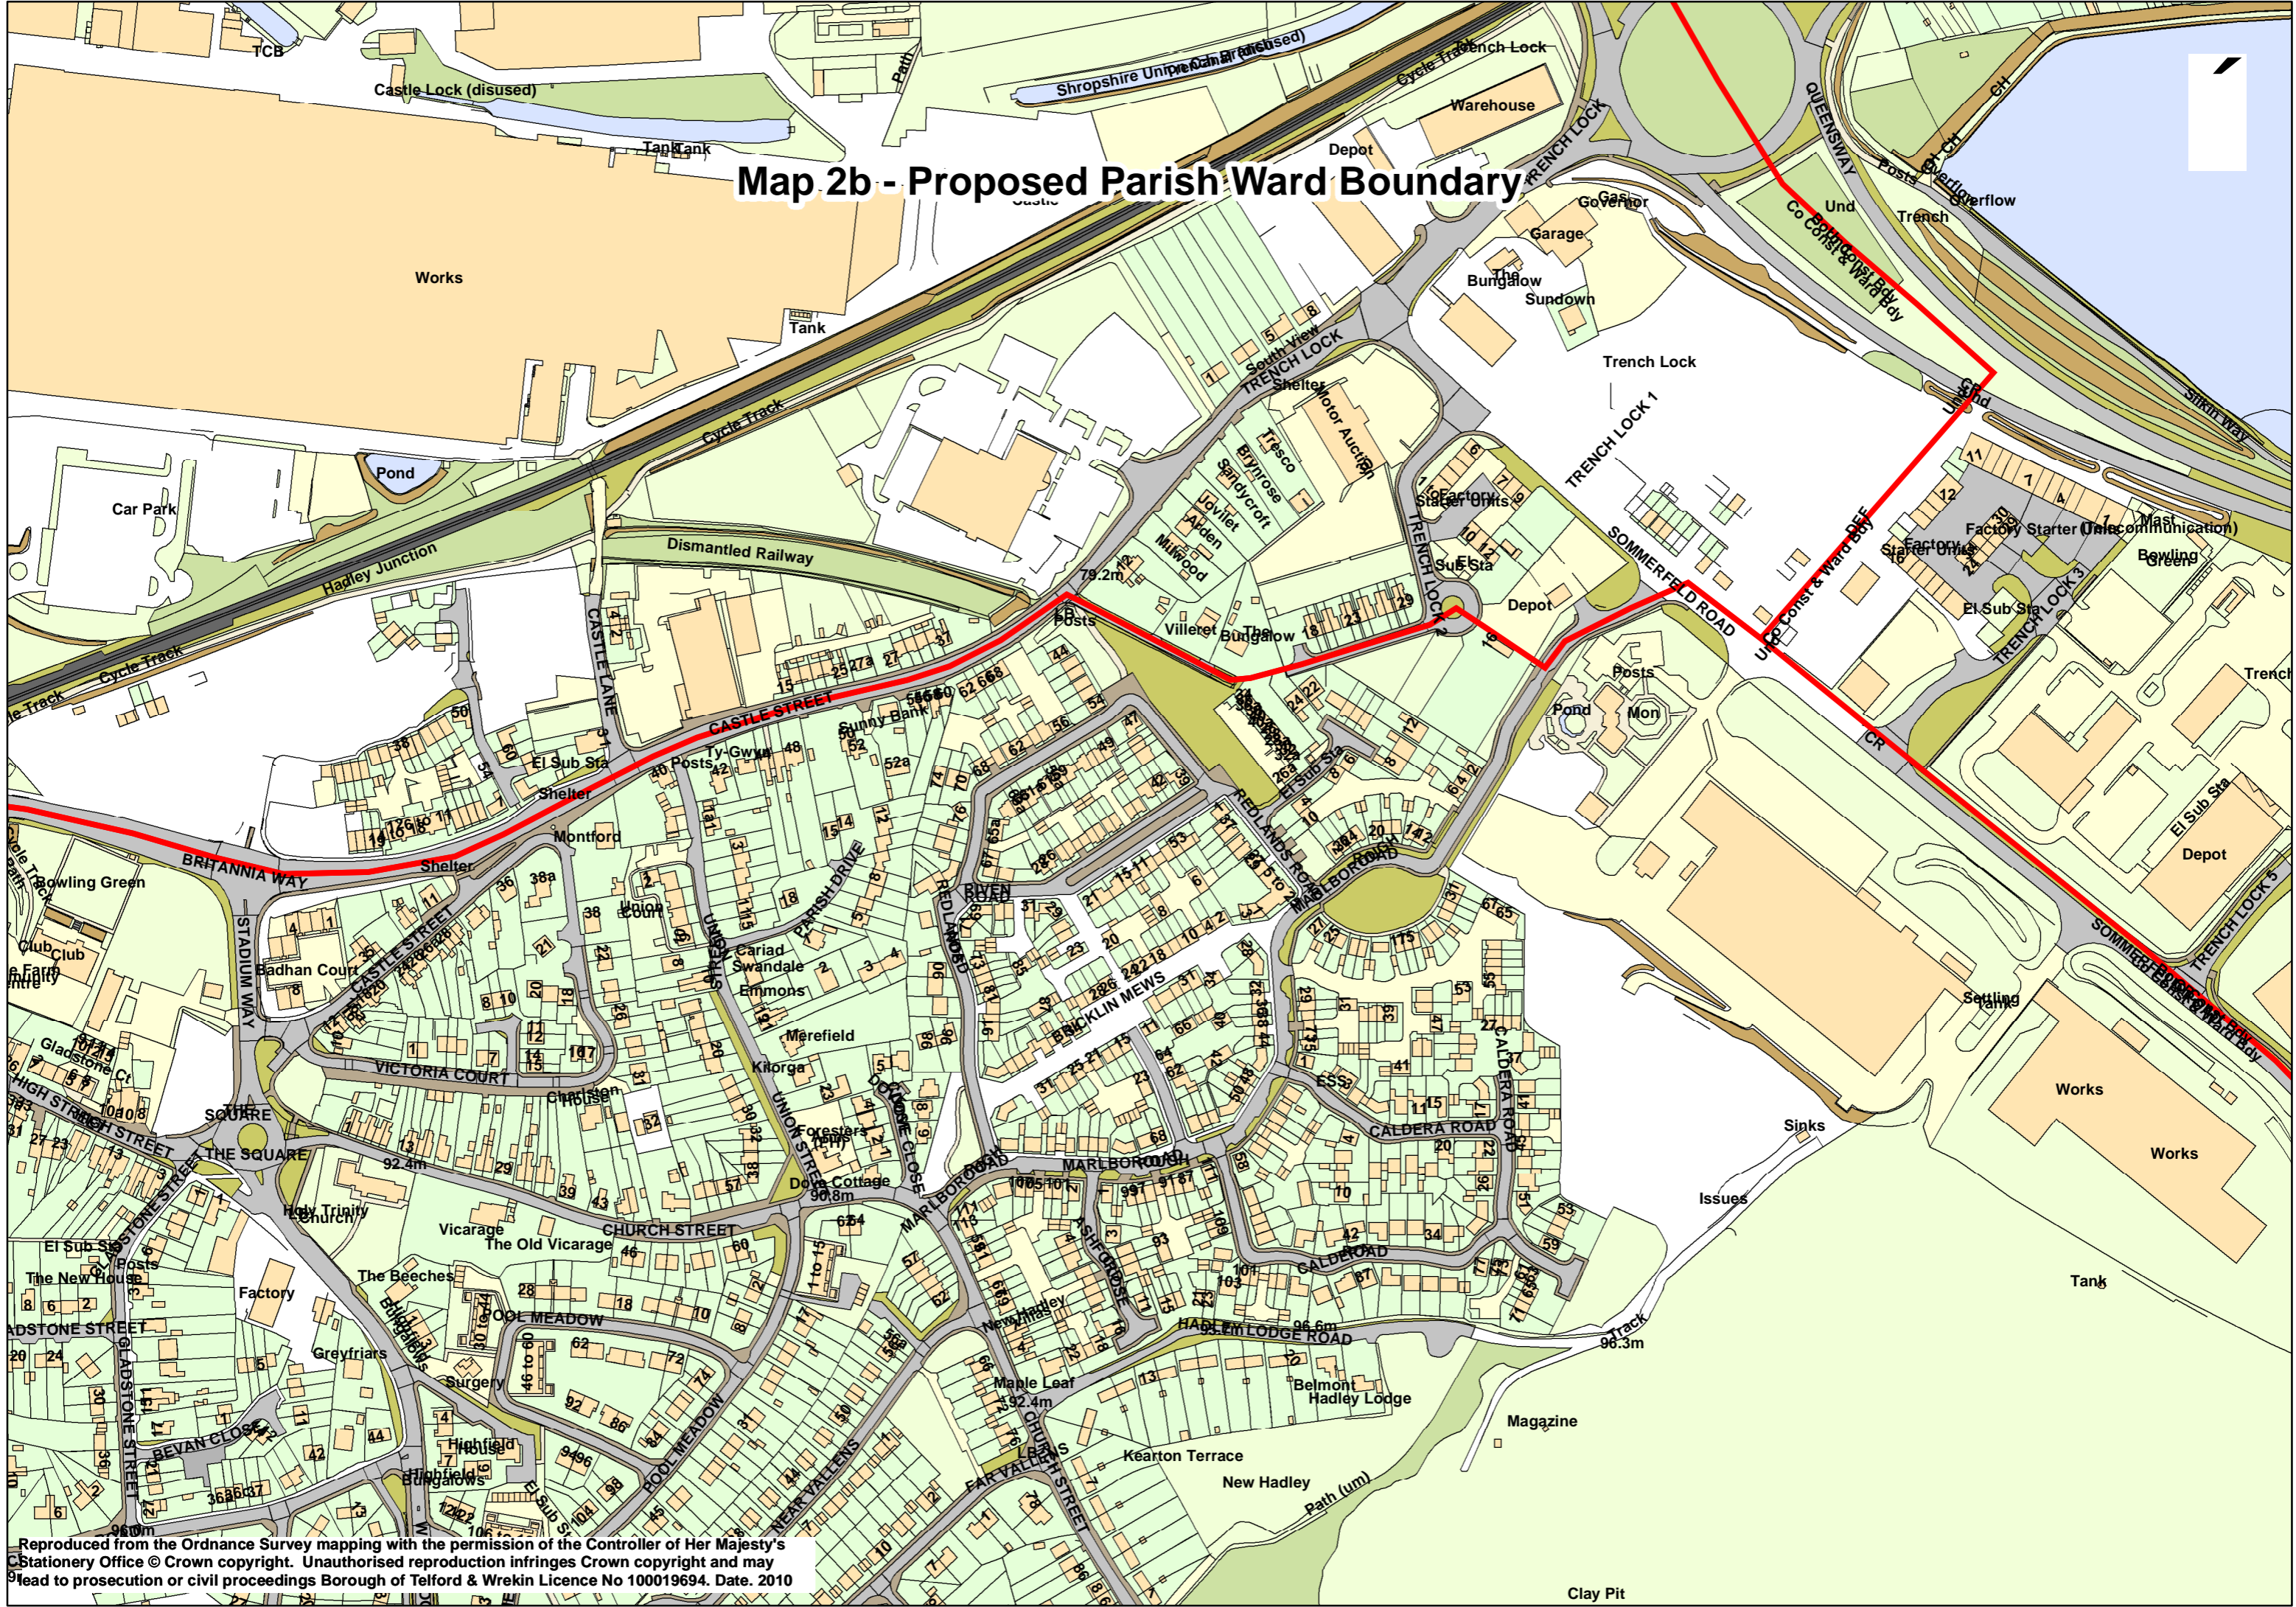

Hadley & Leegomery Parish & Parish Wards

Title:
Scale: 1:21,577
Date:
Drawn By:

2

Map 2a- Proposed Parish Ward Boundary

Reproduced from the Ordnance Survey mapping with the permission of the Controller of Her Majesty's Stationery Office © Crown copyright. Unauthorised reproduction infringes Crown copyright and may lead to prosecution or civil proceedings Borough of Telford & Wrekin Licence No 100019694. Date. 2010

Map 2b - Proposed Parish Ward Boundary

Reproduced from the Ordnance Survey mapping with the permission of the Controller of Her Majesty's Stationery Office © Crown copyright. Unauthorised reproduction infringes Crown copyright and may lead to prosecution or civil proceedings Borough of Telford & Wrekin Licence No 100019694. Date. 2010